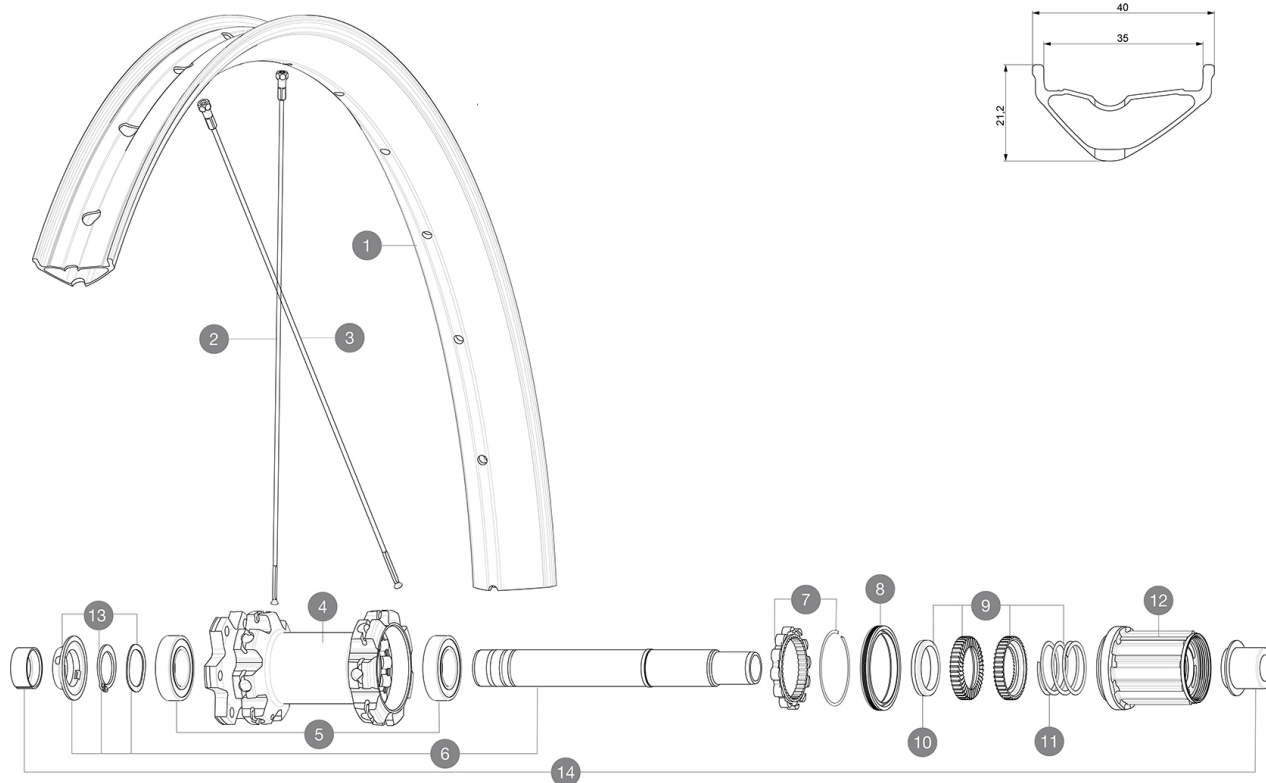

ASTM CATEGORY 3 : CROSS COUNTRY AND TRAIL RIDING

For a longer longevity of the wheel, Mavic recommends that the total weight supported by the wheels don't exceed 150kg, bike included

Recommended tyre sizes: 65mm to 81mm (2.5" to 3.2")

REFERENCES WHEELS

P88801	E-XA 35 27,5 Pr Bst	R26051	E-XA 35 27,5 Pr Boost XD
P88811	E-XA 35 27,5 Pr Bst XD	R26041	E-XA 35 27,5 Pr Boost

RIMS

&NBSP;:

1	V3763715	KIT FRT/REAR RIM E-XA 27,5"
	V3710101	40mm UST Tape For 35mm Wide Rims

SPOKES

2	V3821301	KIT 14 FRT/ND S E-CROSSMAX/E-XA 27,5" FLAT SPOKE 282mm + nip
3	V3821501	KIT 14 DS E-CROSSMAX/E-XA 27,5" FLAT SPOKE 280mm + nippl.

HUB SHELLS

4	N/A	HUB BODY
5	M40076	HUB BEARINGS 17x30x7 6903 x 2
6	V2372201	KIT ID360 148 D6T AXLE WITH CLIP
7	V2252701	KIT ID360 INSERT SHAPED EAR LOBE > 2017
8	V2251601	KIT ID360 SEAL + GREASE
9	V2375201	KIT ID360 24 TEETH 2 RATCHET + MTB SPRING + PAD (specific)
10	V2375401	KIT ID360 MTB 24T 3 NOISE REDUCING PADS
11	V2372901	KIT 3 ID360 MTB SPRINGS
12	V3790101	HG9 Steel MTB Freewheel Body ID360
13	V2373001	KIT ADJUST. SYSTEM QRM AUTO ID360 for 17x30x7 bearing

WHEEL HUB

- **Front and rear bodies** : aluminum
- **Front and rear bodies** : aluminum
- **Front and rear bodies** : aluminum
- **Axle material** : aluminum
- **Axle material** : aluminum
- **Axle material** : aluminum
- Auto adjust sealed cartridge bearings (QRM Auto), front and rear
- Auto adjust sealed cartridge bearings (QRM Auto), front and rear
- **Freewheel** : Instant Drive 360 steel
- **Freewheel** : Instant Drive 360 steel
- Instant Drive 360
- QRM Auto