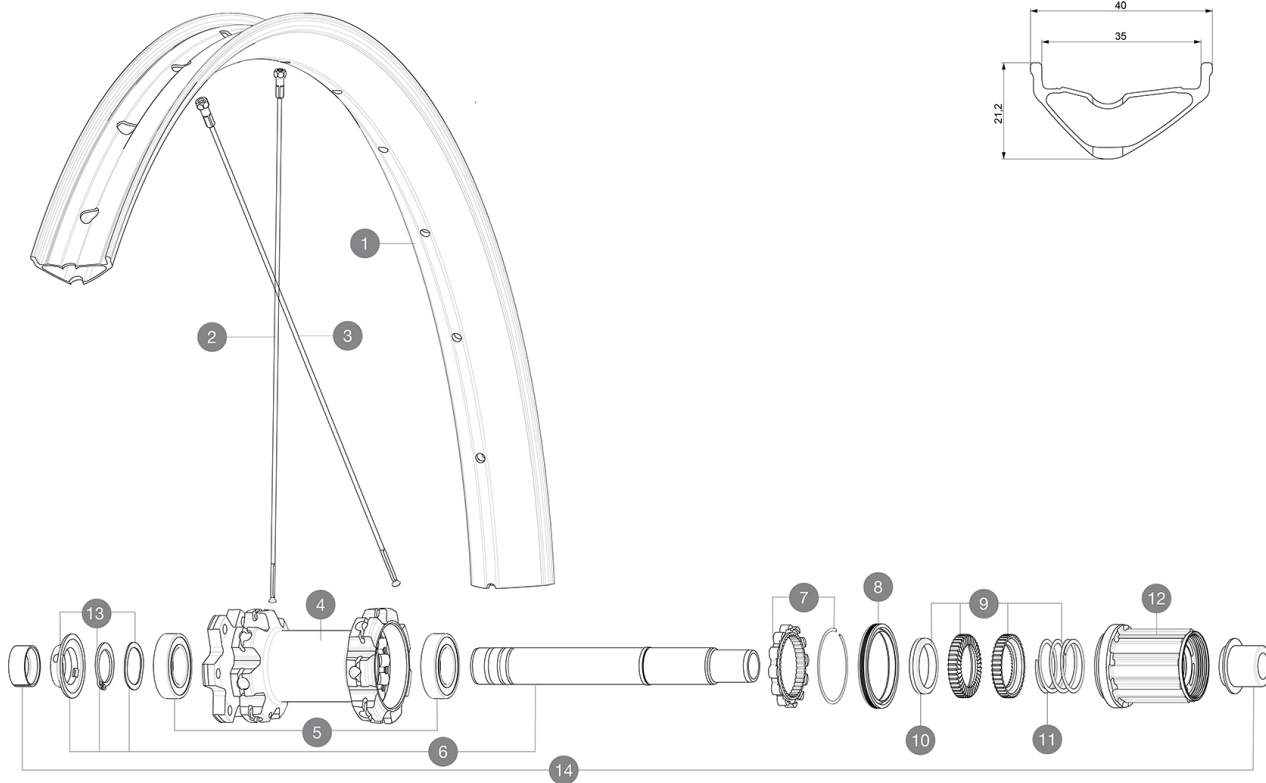

ASTM CATEGORY 3 : CROSS COUNTRY AND TRAIL RIDING

For a longer longevity of the wheel, Mavic recommends that the total weight supported by the wheels don't exceed 150kg, bike included
Recommended tyre sizes: 65mm to 81mm (2.5" to 3.2")

REFERENCES WHEELS

P88801	E-XA 35 27,5 Pr Bst	R26051	E-XA 35 27,5 Rr Boost XD
P88811	E-XA 35 27,5 Pr Bst XD	R26041	E-XA 35 27,5 Rr Boost

RIMS

&NBSP;:

1	V3763715	KIT FRT/REAR RIM E-XA 27,5"
	V3710101	40mm UST Tape For 35mm Wide Rims

SPOKES

2	V3821301	KIT 14 FRT/ND S E-CROSSMAX/E-XA 27,5" FLAT SPOKE 282mm + nip
3	V3821501	KIT 14 DS E-CROSSMAX/E-XA 27,5" FLAT SPOKE 280mm + nippl.

HUB SHELLS

4	N/A	HUB BODY
5	M40076	HUB BEARINGS 17x30x7 6903 x 2
6	V2372201	KIT ID360 148 D6T AXLE WITH CLIP
7	V2252701	KIT ID360 INSERT SHAPED EAR LOBE > 2017
8	V2251601	KIT ID360 SEAL + GREASE
9	V2375201	KIT ID360 24 TEETH 2 RATCHET + MTB SPRING + PAD (specific)
10	V2375401	KIT ID360 MTB 24T 3 NOISE REDUCING PADS
11	V2372901	KIT 3 ID360 MTB SPRINGS
12	V3790101	HG9 Steel MTB Freewheel Body ID360
13	V2373001	KIT ADJUST. SYSTEM QRM AUTO ID360 for 17x30x7 bearing

ADAPTERS

14	V2510701	ID360V2RrAxleAdapt12x142/148
	V2510801	ID360 V2 RrAxleAdapt9x135