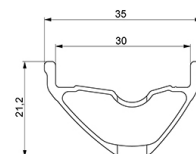

## ASTM CATEGORY 3 : CROSS COUNTRY AND TRAIL RIDING

For a longer longevity of the wheel, Mavic recommends that the total weight supported by the wheels don't exceed 150kg, bike included

Recommended tyre sizes: 60mm to 76mm (2.35" to 3.0")

## REFERENCES WHEELS

F82241 E-Xmax 27,5 Ft

F82251 E-Crossmax 27,5 Ft Boost

## HUB SHELLS

3	N/A	HUB BODY
4	M40179	FRONT BEARING 25x37x7 20mm AXLE
5	V2373801	KIT 20x110mm AXLE QRM AUTO MTB > 2019
7	N/A	HUB BODY
8	V2373701	KIT 20x110mm BOOST AXLE QRM AUTO MTB > 2019

E-Bike specific rim profile

- **Valve hole diameter** : 6.5 mm
- **Valve hole diameter** : 6.5 mm
- **Tyre** : UST Tubeless and tubetype
- **Tyre** : UST Tubeless and tubetype
- **Internal width** : 30 mm
- **Internal width** : 30 mm