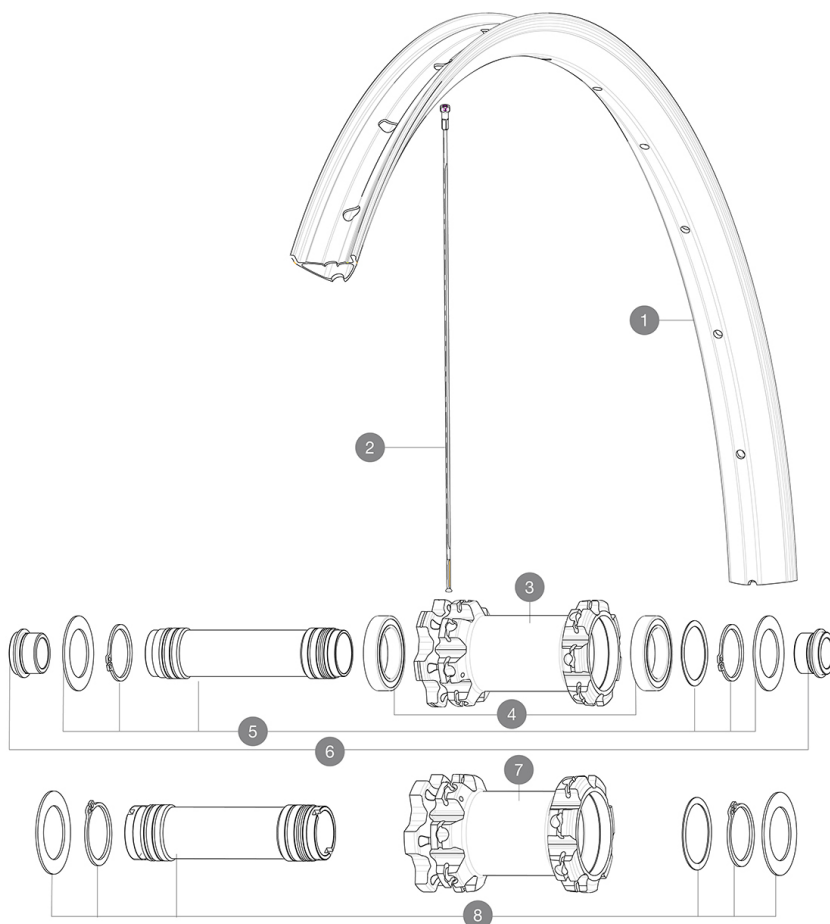

## ASTM CATEGORY 3 : CROSS COUNTRY AND TRAIL RIDING

For a longer longevity of the wheel, Mavic recommends that the total weight supported by the wheels don't exceed 150kg, bike included

Recommended tyre sizes: 60mm to 76mm (2.35" to 3.0")

## REFERENCES WHEELS

F82241 E-Xmax 27,5 Ft

F82251 E-Crossmax 27,5 Ft Boost

## SPOKES

2	V3821301	KIT 14 FRT/NDS E-CROSSMAX/E-XA 27,5" FLAT SPOKE 282mm + nip
---	----------	---

### SPOKES

- **Material** : steel
- **Material** : steel
- **Shape** : straight pull, round
- **Shape** : straight pull, round
- **Count** : 28 front and rear
- **Count** : 28 front and rear
- **Lacing** : front and rear crossed 3
- **Lacing** : front and rear crossed 3