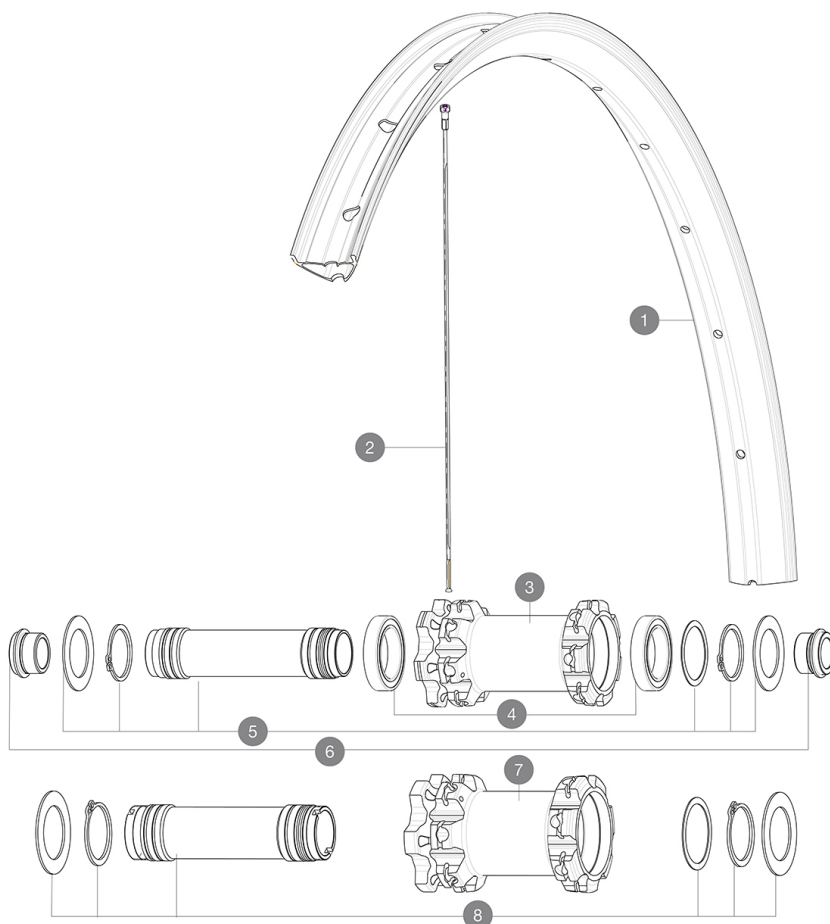

REFERENCES WHEELS

F82241 E-Xmax 27,5 Ft

F82251 E-Crossmax 27,5 Ft Boost

RIMS

&NBSP;:

1	V3763115 V3750101	KIT FRT/REAR RIM E-CROSSMAX 27,5" 35mm UST Green Tape for 30mm wide rims
---	----------------------	---

SPOKES

2	V3821301	KIT 14 FRT/NDS E-CROSSMAX/E-XA 27,5" FLAT SPOKE 282mm + nip
---	----------	---

HUB SHELLS

3	N/A	HUB BODY
4	M40179	FRONT HUB BEARING KIT 20mm AXLE
5	V2373801	KIT 20x110mm AXLE QRM AUTO MTB > 2019
7	N/A	HUB BODY
8	V2373701	KIT 20x110mm BOOST AXLE QRM AUTO MTB > 2019

E-Bike specific rim profile

E-Bike specific rim profile

- **Valve hole diameter** : 6.5 mm
- **Valve hole diameter** : 6.5 mm
- **Tyre** : UST Tubeless and tubetype
- **Tyre** : UST Tubeless and tubetype
- **Internal width** : 30 mm
- **Internal width** : 30 mm

SPOKES

- **Material** : steel
- **Material** : steel
- **Shape** : straight pull, round
- **Shape** : straight pull, round
- **Count** : 28 front and rear
- **Count** : 28 front and rear
- **Lacing** : front and rear crossed 3
- **Lacing** : front and rear crossed 3