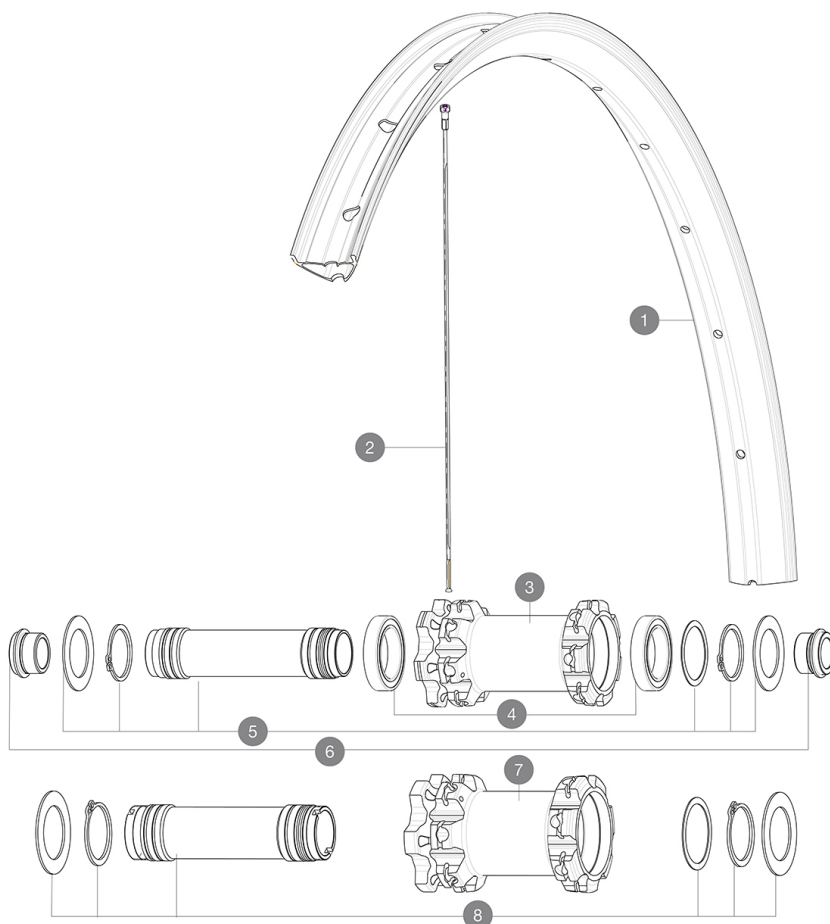

REFERENCES WHEELS

F82241 E-Xmax 27,5 Ft

F82251 E-Crossmax 27,5 Ft Boost

RIMS

&NBSP;:

1	V3763115 V3750101	KIT FRT/REAR RIM E-CROSSMAX 27,5" 35mm UST Green Tape for 30mm wide rims
---	----------------------	---

SPOKES

2	V3821301	KIT 14 FRT/NDS E-CROSSMAX/E-XA 27,5" FLAT SPOKE 282mm + nip
---	----------	---

HUB SHELLS

3	N/A	HUB BODY
4	M40179	FRONT BEARING 25x37x7 20mm AXLE
5	V2373801	KIT 20x110mm AXLE QRM AUTO MTB > 2019
7	N/A	HUB BODY
8	V2373701	KIT 20x110mm BOOST AXLE QRM AUTO MTB > 2019

E-Bike specific rim profile

E-Bike specific rim profile

- **Valve hole diameter** : 6.5 mm
- **Valve hole diameter** : 6.5 mm
- **Tyre** : UST Tubeless and tubetype
- **Tyre** : UST Tubeless and tubetype
- **Internal width** : 30 mm
- **Internal width** : 30 mm

SPOKES

- **Material** : steel
- **Material** : steel
- **Shape** : straight pull, round
- **Shape** : straight pull, round
- **Count** : 28 front and rear
- **Count** : 28 front and rear
- **Lacing** : front and rear crossed 3
- **Lacing** : front and rear crossed 3