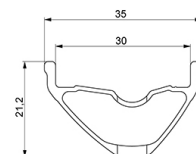

ASTM CATEGORY 3 : CROSS COUNTRY AND TRAIL RIDING

For a longer longevity of the wheel, Mavic recommends that the total weight supported by the wheels don't exceed 150kg, bike included

Recommended tyre sizes: 60mm to 76mm (2.35" to 3.0")

REFERENCES WHEELS

F82241 E-Xmax 27,5 Ft

F82251 E-Crossmax 27,5 Ft Boost

RIMS

&NBSP;:

1	V3763115 V3750101	KIT FRT/REAR RIM E-CROSSMAX 27,5" 35mm UST Green Tape for 30mm wide rims
---	----------------------	---

SPOKES

2	V3821301	KIT 14 FRT/NDS E-CROSSMAX/E-XA 27,5" FLAT SPOKE 282mm + nip
---	----------	---

HUB SHELLS

3	N/A	HUB BODY
4	M40179	FRONT BEARING 25x37x7 20mm AXLE
5	V2373801	KIT 20x110mm AXLE QRM AUTO MTB > 2019
7	N/A	HUB BODY
8	V2373701	KIT 20x110mm BOOST AXLE QRM AUTO MTB > 2019

E-Bike specific rim profile

E-Bike specific rim profile

- **Valve hole diameter** : 6.5 mm
- **Valve hole diameter** : 6.5 mm
- **Tyre** : UST Tubeless and tubetype
- **Tyre** : UST Tubeless and tubetype
- **Internal width** : 30 mm
- **Internal width** : 30 mm