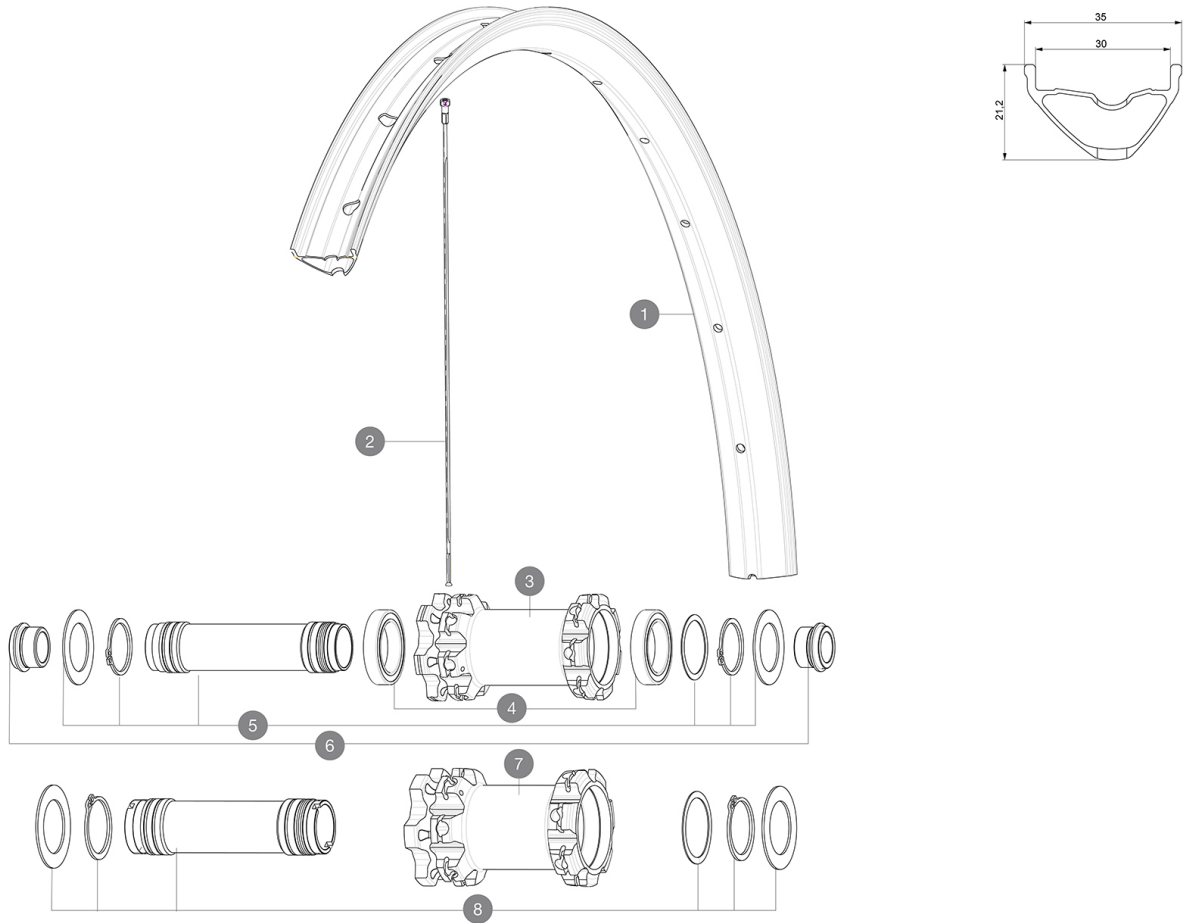

REFERENCES WHEELS

F82241 E-Xmax 27,5 Ft

F82251 E-Crossmax 27,5 Ft Boost

RIMS

&NBSP;:

1	V3763115 V3750101	KIT FRT/REAR RIM E-CROSSMAX 27,5" 35mm UST Green Tape for 30mm wide rims
---	----------------------	---

SPOKES

2	V3821301	KIT 14 FRT/NDS E-CROSSMAX/E-XA 27,5" FLAT SPOKE 282mm + nip
---	----------	---

HUB SHELLS

3	N/A	HUB BODY
4	M40179	FRONT BEARING 25x37x7 20mm AXLE
5	V2373801	KIT 20x110mm AXLE QRM AUTO MTB > 2019
7	N/A	HUB BODY
8	V2373701	KIT 20x110mm BOOST AXLE QRM AUTO MTB > 2019

E-Bike specific rim profile

E-Bike specific rim profile

- **Valve hole diameter** : 6.5 mm
- **Valve hole diameter** : 6.5 mm
- **Tyre** : UST Tubeless and tubetype
- **Tyre** : UST Tubeless and tubetype
- **Internal width** : 30 mm
- **Internal width** : 30 mm

SPOKES

- **Material** : steel
- **Material** : steel
- **Shape** : straight pull, round
- **Shape** : straight pull, round
- **Count** : 28 front and rear
- **Count** : 28 front and rear
- **Lacing** : front and rear crossed 3
- **Lacing** : front and rear crossed 3