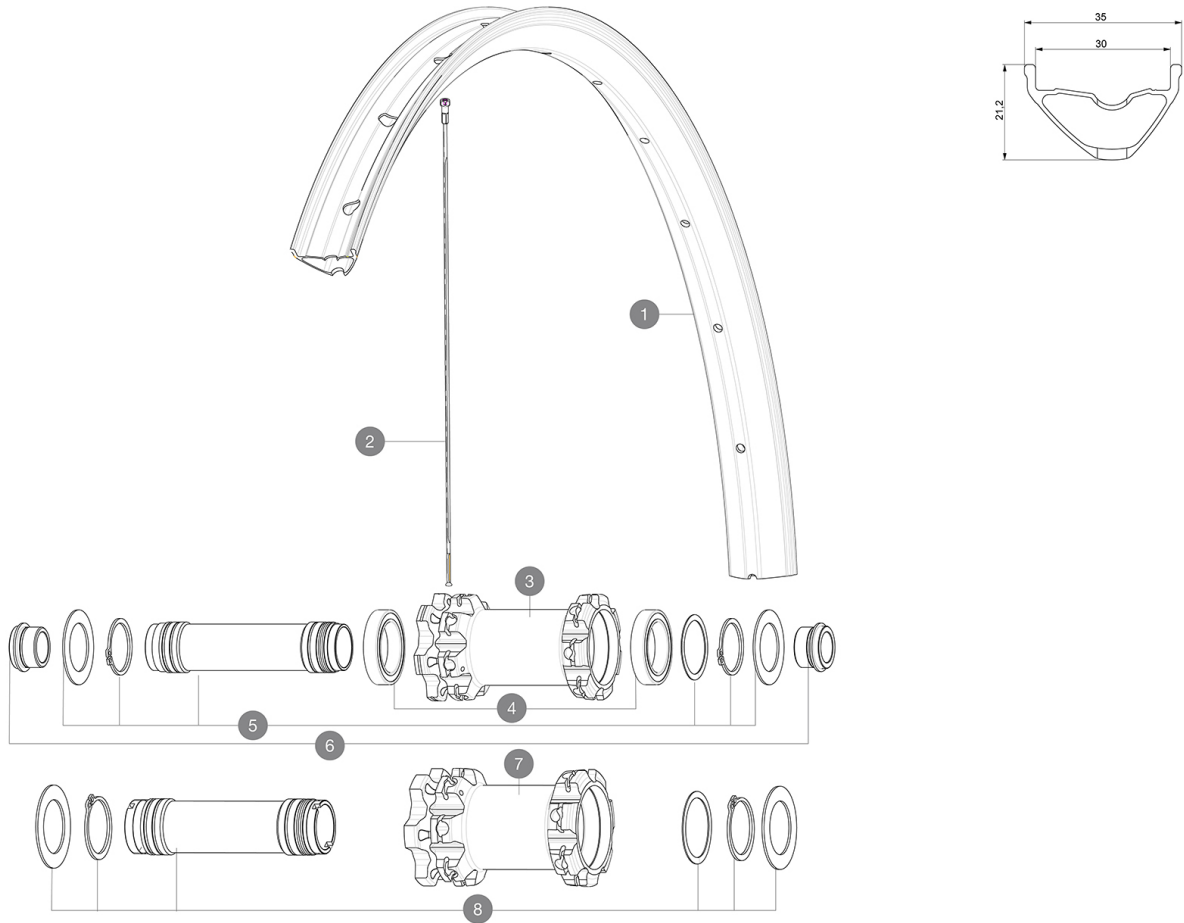

REFERENCES WHEELS

F82241 E-Xmax 27,5 Ft

F82251 E-Crossmax 27,5 Ft Boost

RIMS

&NBSP;:

1	V3763115 V3750101	KIT FRT/REAR RIM E-CROSSMAX 27,5" 35mm UST Green Tape for 30mm wide rims
---	----------------------	---

SPOKES

2	V3821301	KIT 14 FRT/ND S E-CROSSMAX/E-XA 27,5" FLAT SPOKE 282mm + nip
---	----------	--

HUB SHELLS

3	N/A	HUB BODY
4	M40179	FRONT HUB BEARING KIT 20mm AXLE
5	V2373801	KIT 20x110mm AXLE QRM AUTO MTB > 2019
7	N/A	HUB BODY
8	V2373701	KIT 20x110mm BOOST AXLE QRM AUTO MTB > 2019

E-Bike specific rim profile

E-Bike specific rim profile

- **Valve hole diameter** : 6.5 mm
- **Valve hole diameter** : 6.5 mm
- **Tyre** : UST Tubeless and tubetype
- **Tyre** : UST Tubeless and tubetype
- **Internal width** : 30 mm
- **Internal width** : 30 mm

SPOKES

- **Material** : steel
- **Material** : steel
- **Shape** : straight pull, round
- **Shape** : straight pull, round
- **Count** : 28 front and rear
- **Count** : 28 front and rear
- **Lacing** : front and rear crossed 3
- **Lacing** : front and rear crossed 3