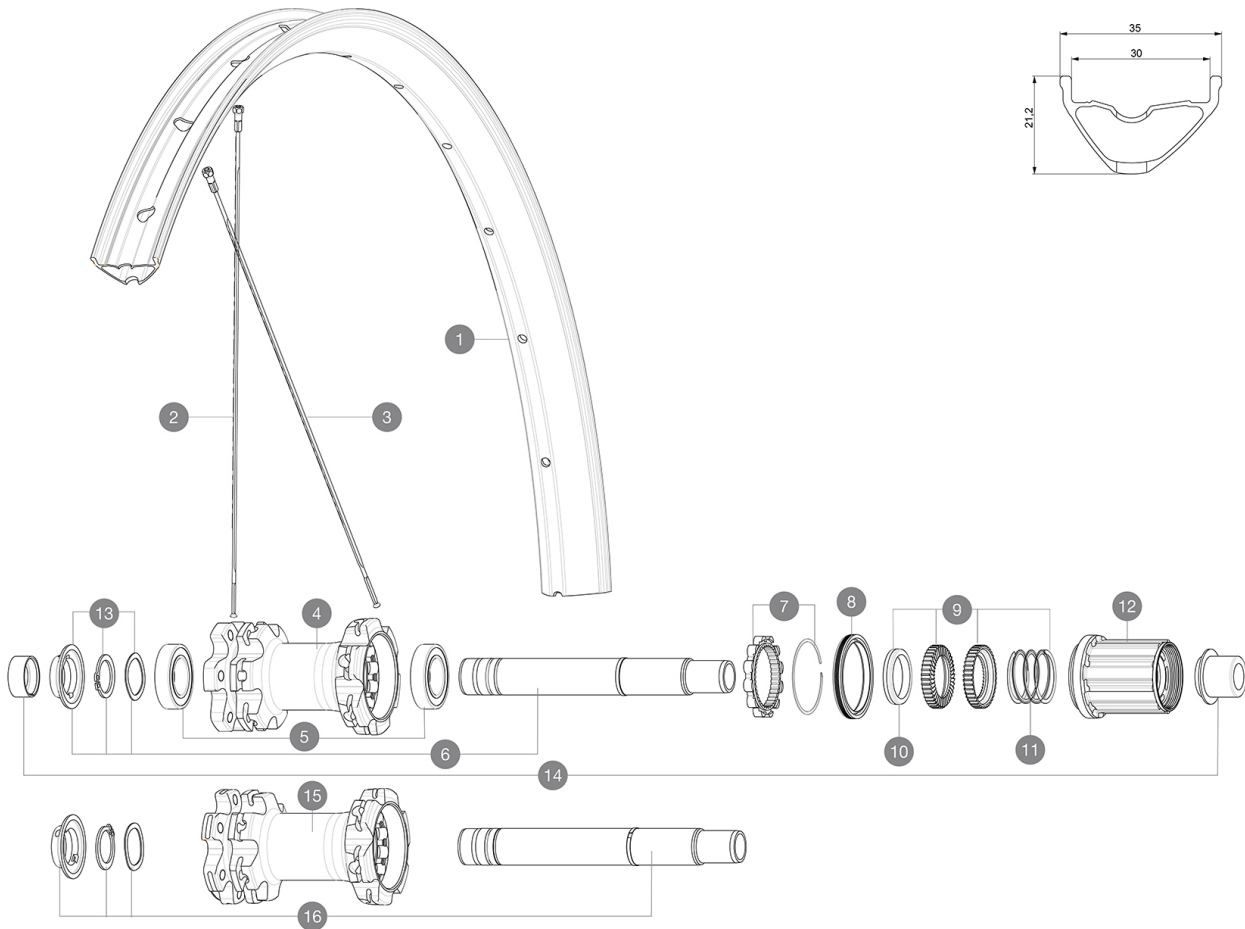

MAVIC **E-Crossmax**

ASTM CATEGORY 3 : CROSS COUNTRY AND TRAIL RIDING

For a longer longevity of the wheel, Mavic recommends that the total weight supported by the wheels don't exceed 150kg, bike included

Recommended tyre sizes: 60mm to 76mm (2.35" to 3.0")

REFERENCES WHEELS

R25511	E-Xmax 27,5 Rr XD	R25491	E-Xmax 27,5 Rr
R25531	E-Crossmax 27,5 Rr Boost XD	R25521	E-Crossmax 27,5 Rr Boost

RIMS

&NBSP;:

1	V3763115	KIT FRT/REAR RIM E-CROSSMAX 27,5"
	V3750101	35mm UST Green Tape for 30mm wide rims

SPOKES

2	V3821301	KIT 14 FRT/ND S E-CROSSMAX/E-XA 27,5" FLAT SPOKE 282mm + nip
3	V3821501	KIT 14 DS E-CROSSMAX/E-XA 27,5" FLAT SPOKE 280mm + nippl.

HUB SHELLS

4	N/A	HUB BODY
5	M40076	HUB BEARINGS 17x30x7 6903 x 2
6	V2372101	KIT ID360 135/142 D6T AXLE WITH CLIP
7	V2252701	KIT ID360 INSERT SHAPED EAR LOBE > 2017
8	V2251601	KIT ID360 SEAL + GREASE
9	V2375201	KIT ID360 24 TEETH 2 RATCHET + MTB SPRING + PAD (specific)
10	V2375401	KIT ID360 MTB 24T 3 NOISE REDUCING PADS
11	V2372901	KIT 3 ID360 MTB SPRINGS
12	V3790101	HG9 Steel MTB Freewheel Body ID360
13	V2373001	KIT ADJUST. SYSTEM QRM AUTO ID360 for 17x30x7 bearing
15	N/A	HUB BODY
16	V2372201	KIT ID360 148 D6T AXLE WITH CLIP

ADAPTERS

14	V2510701	ID360V2RrAxleAdapt12x142/148
	V2510801	ID360 V2 RrAxleAdapt9x135