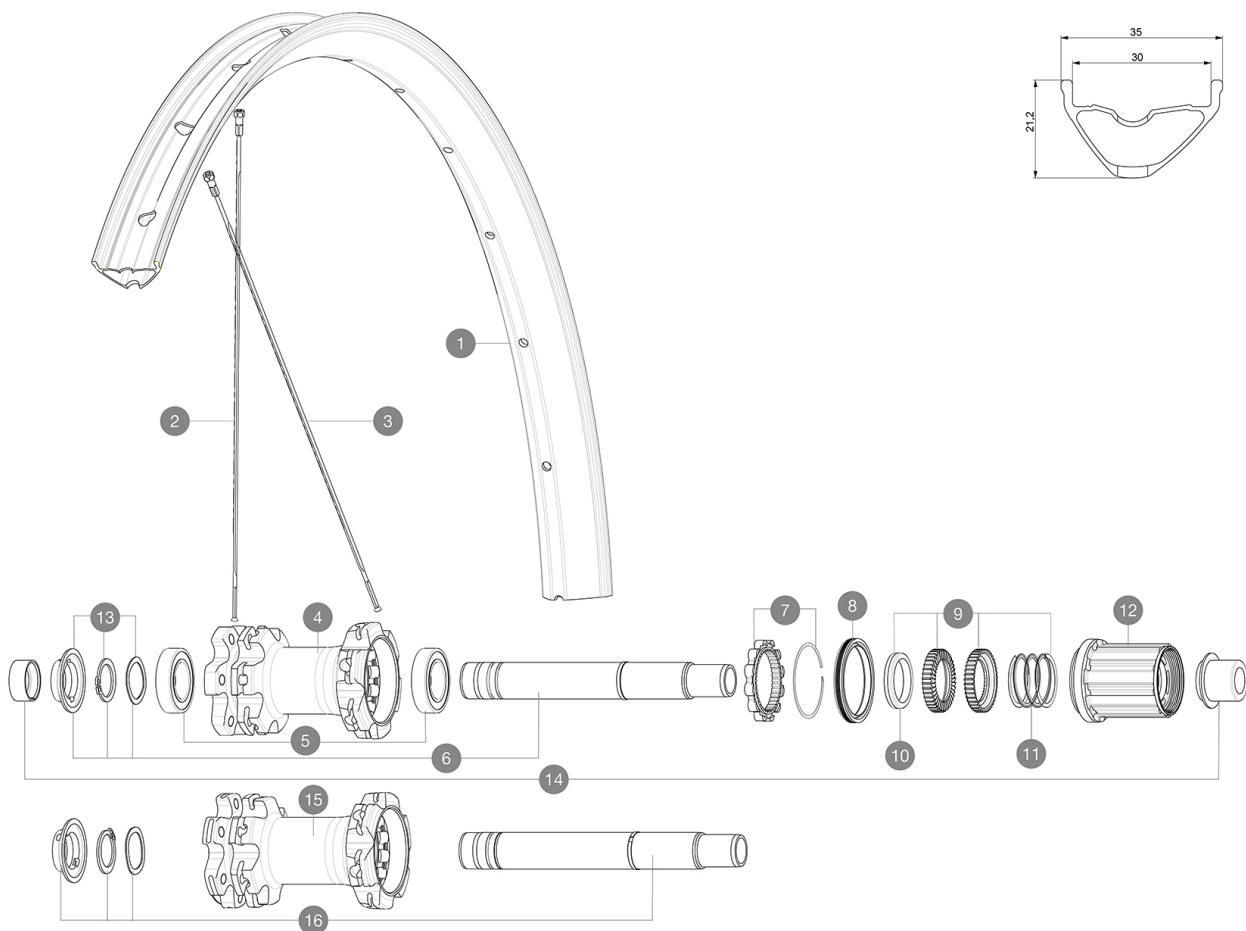

ASTM CATEGORY 3 : CROSS COUNTRY AND TRAIL RIDING

For a longer longevity of the wheel, Mavic recommends that the total weight supported by the wheels don't exceed 150kg, bike included

Recommended tyre sizes: 60mm to 76mm (2.35" to 3.0")

REFERENCES WHEELS

R25511	E-Xmax 27,5 Rr XD	R25491	E-Xmax 27,5 Rr
R25531	E-Crossmax 27,5 Rr Boost XD	R25521	E-Crossmax 27,5 Rr Boost

RIMS

&NBSP;:

1	V3763115	KIT FRT/REAR RIM E-CROSSMAX 27,5"
	V3750101	35mm UST Green Tape for 30mm wide rims

SPOKES

2	V3821301	KIT 14 FRT/ND S E-CROSSMAX/E-XA 27,5" FLAT SPOKE 282mm + nip
3	V3821501	KIT 14 DS E-CROSSMAX/E-XA 27,5" FLAT SPOKE 280mm + nippl.

HUB SHELLS

4	N/A	HUB BODY
5	M40076	HUB BEARINGS 17x30x7 6903 x 2
6	V2372101	KIT ID360 135/142 D6T AXLE WITH CLIP
7	V2252701	KIT ID360 INSERT SHAPED EAR LOBE > 2017
8	V2251601	KIT ID360 SEAL + GREASE
9	V2375201	KIT ID360 24 TEETH 2 RATCHET + MTB SPRING + PAD (specific)
10	V2375401	KIT ID360 MTB 24T 3 NOISE REDUCING PADS
11	V2372901	KIT 3 ID360 MTB SPRINGS
12	V3790101	HG9 Steel MTB Freewheel Body ID360
13	V2373001	KIT ADJUST. SYSTEM QRM AUTO ID360 for 17x30x7 bearing
15	N/A	HUB BODY
16	V2372201	KIT ID360 148 D6T AXLE WITH CLIP

ADAPTERS

14	V2510701	ID360V2RrAxleAdapt12x142/148
	V2510801	ID360 V2 RrAxleAdapt9x135