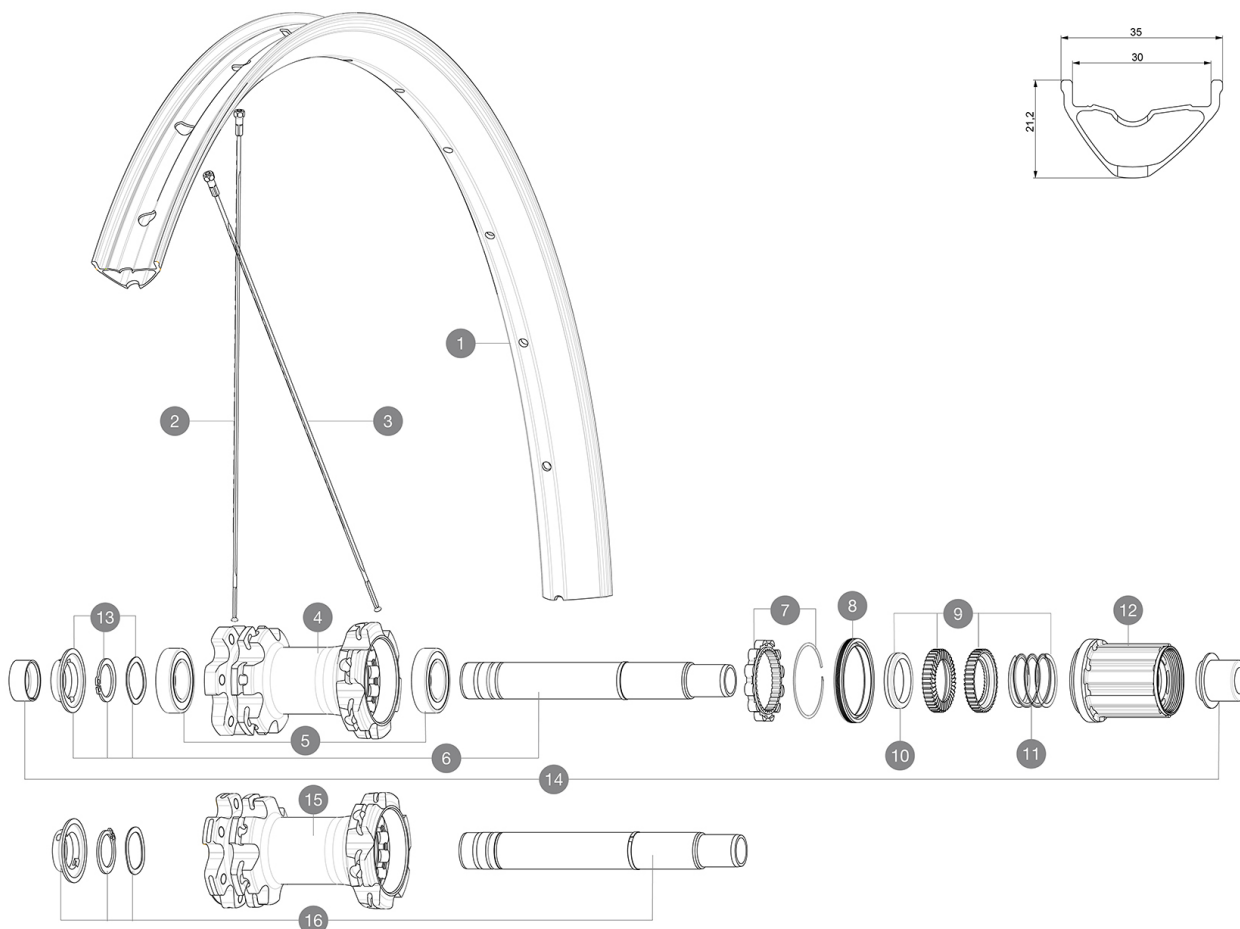

ASTM CATEGORY 3 : CROSS COUNTRY AND TRAIL RIDING

For a longer longevity of the wheel, Mavic recommends that the total weight supported by the wheels don't exceed 150kg, bike included

Recommended tyre sizes: 60mm to 76mm (2.35" to 3.0")

REFERENCES WHEELS

R25511	E-Xmax 27,5 Rr XD	R25491	E-Xmax 27,5 Rr
R25531	E-Crossmax 27,5 Rr Boost XD	R25521	E-Crossmax 27,5 Rr Boost

RIMS

&NBSP;:

1	V3763115	KIT FRT/REAR RIM E-CROSSMAX 27,5"
	V3750101	35mm UST Green Tape for 30mm wide rims

SPOKES

2	V3821301	KIT 14 FRT/ND S E-CROSSMAX/E-XA 27,5" FLAT SPOKE 282mm + nip
3	V3821501	KIT 14 DS E-CROSSMAX/E-XA 27,5" FLAT SPOKE 280mm + nippl.

HUB SHELLS

4	N/A	HUB BODY
5	M40076	HUB BEARINGS 17x30x7 6903 x 2
6	V2372101	KIT ID360 135/142 D6T AXLE WITH CLIP
7	V2252701	KIT ID360 INSERT SHAPED EAR LOBE > 2017
8	V2251601	KIT ID360 SEAL + GREASE
9	V2375201	KIT ID360 24 TEETH 2 RATCHET + MTB SPRING + PAD (specific)
10	V2375401	KIT ID360 MTB 24T 3 NOISE REDUCING PADS
11	V2372901	KIT 3 ID360 MTB SPRINGS
12	V3790101	HG9 Steel MTB Freewheel Body ID360
13	V2373001	KIT ADJUST. SYSTEM QRM AUTO ID360 for 17x30x7 bearing
15	N/A	HUB BODY
16	V2372201	KIT ID360 148 D6T AXLE WITH CLIP

ADAPTERS

14	V2510701	ID360V2RrAxleAdapt12x142/148
	V2510801	ID360 V2 RrAxleAdapt9x135