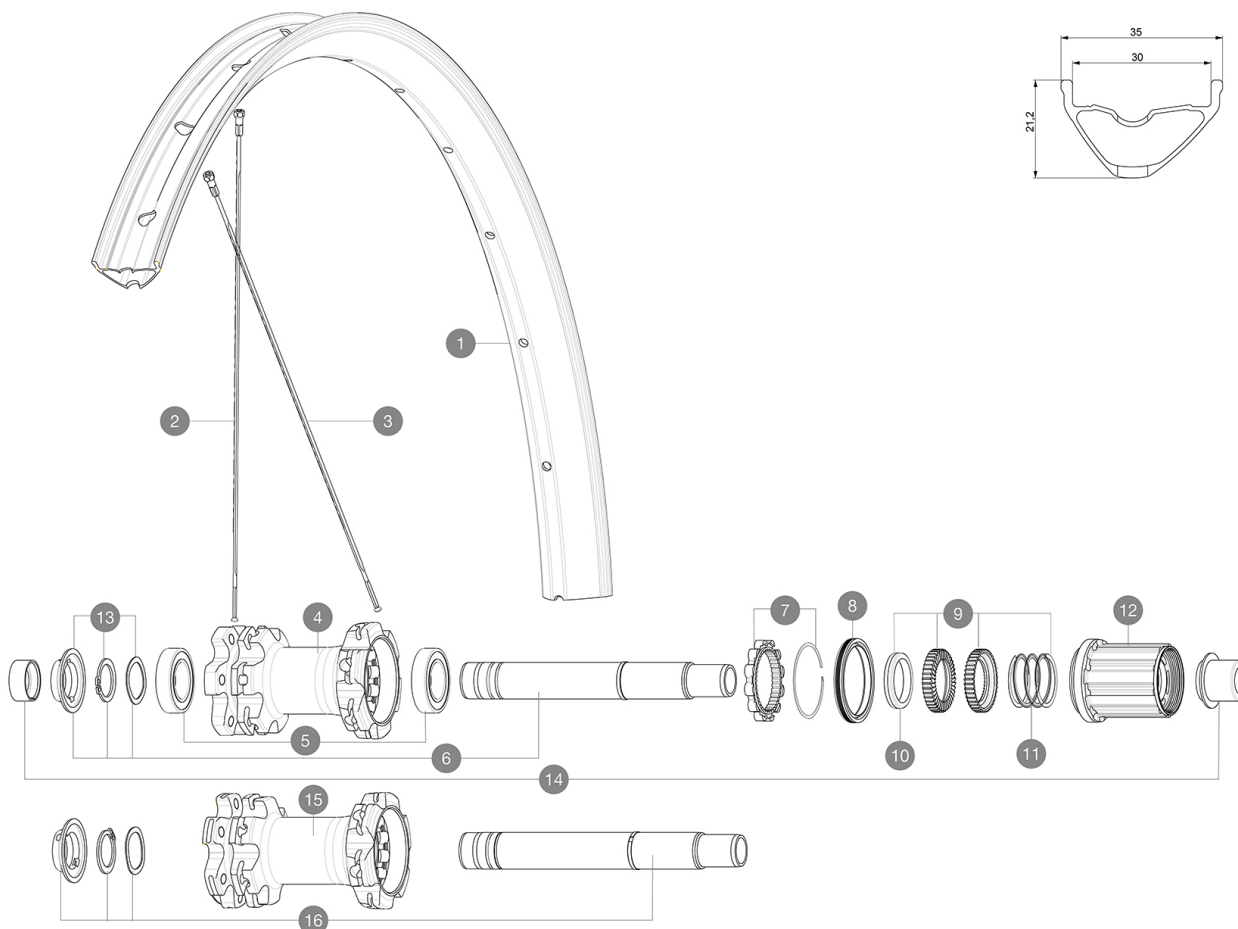

ASTM CATEGORY 3 : CROSS COUNTRY AND TRAIL RIDING

For a longer longevity of the wheel, Mavic recommends that the total weight supported by the wheels don't exceed 150kg, bike included

Recommended tyre sizes: 60mm to 76mm (2.35" to 3.0")

REFERENCES WHEELS

R25511	E-Xmax 27,5 Rr XD	R25491	E-Xmax 27,5 Rr
R25531	E-Crossmax 27,5 Rr Boost XD	R25521	E-Crossmax 27,5 Rr Boost

RIMS

&NBSP;:

1	V3763115	KIT FRT/REAR RIM E-CROSSMAX 27,5"
	V3750101	35mm UST Green Tape for 30mm wide rims

SPOKES

2	V3821301	KIT 14 FRT/ND S E-CROSSMAX/E-XA 27,5" FLAT SPOKE 282mm + nip
3	V3821501	KIT 14 DS E-CROSSMAX/E-XA 27,5" FLAT SPOKE 280mm + nippl.

HUB SHELLS

4	N/A	HUB BODY
5	M40076	HUB BEARINGS 17x30x7 6903 x 2
6	V2372101	KIT ID360 135/142 D6T AXLE WITH CLIP
7	V2252701	KIT ID360 INSERT SHAPED EAR LOBE > 2017
8	V2251601	KIT ID360 SEAL + GREASE
9	V2375201	KIT ID360 24 TEETH 2 RATCHET + MTB SPRING + PAD (specific)
10	V2375401	KIT ID360 MTB 24T 3 NOISE REDUCING PADS
11	V2372901	KIT 3 ID360 MTB SPRINGS
12	V3790101	HG9 Steel MTB Freewheel Body ID360
13	V2373001	KIT ADJUST. SYSTEM QRM AUTO ID360 for 17x30x7 bearing
15	N/A	HUB BODY
16	V2372201	KIT ID360 148 D6T AXLE WITH CLIP

ADAPTERS

14	V2510701	ID360V2RrAxleAdapt12x142/148
	V2510801	ID360 V2 RrAxleAdapt9x135