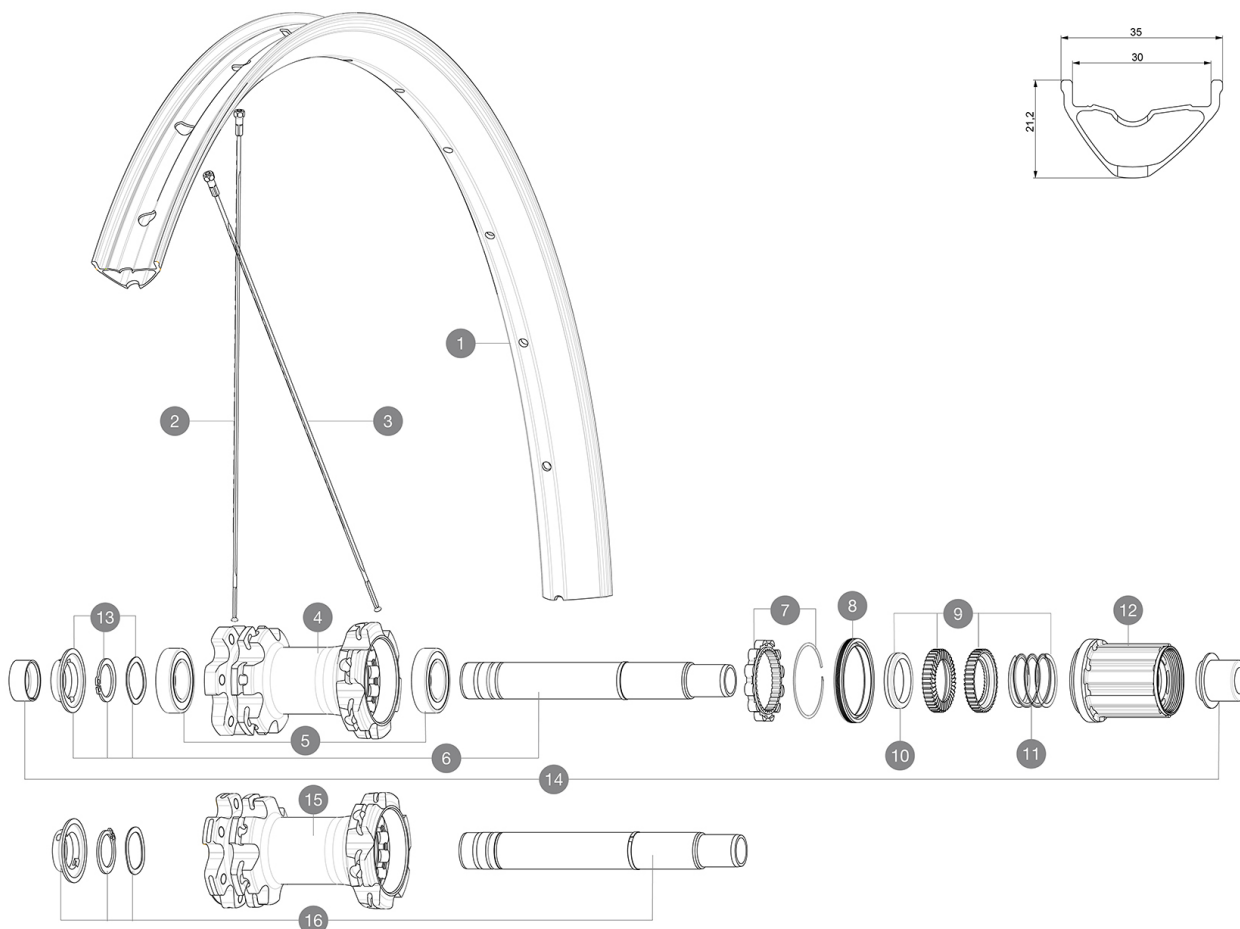

ASTM CATEGORY 3 : CROSS COUNTRY AND TRAIL RIDING

For a longer longevity of the wheel, Mavic recommends that the total weight supported by the wheels don't exceed 150kg, bike included

Recommended tyre sizes: 60mm to 76mm (2.35" to 3.0")

REFERENCES WHEELS

R25511	E-Xmax 27,5 Rr XD	R25491	E-Xmax 27,5 Rr
R25531	E-Crossmax 27,5 Rr Boost XD	R25521	E-Crossmax 27,5 Rr Boost

RIMS

&NBSP;:

1	V3763115	KIT FRT/REAR RIM E-CROSSMAX 27,5"
	V3750101	35mm UST Green Tape for 30mm wide rims

SPOKES

2	V3821301	KIT 14 FRT/ND5 E-CROSSMAX/E-XA 27,5" FLAT SPOKE 282mm + nip
3	V3821501	KIT 14 DS E-CROSSMAX/E-XA 27,5" FLAT SPOKE 280mm + nippl.

HUB SHELLS

4	N/A	HUB BODY
5	M40076	HUB BEARINGS 17x30x7 6903 x 2
6	V2372101	KIT ID360 135/142 D6T AXLE WITH CLIP
7	V2252701	KIT ID360 INSERT SHAPED EAR LOBE > 2017
8	V2251601	KIT ID360 SEAL + GREASE
9	V2375201	KIT ID360 24 TEETH 2 RATCHET + MTB SPRING + PAD (specific)
10	V2375401	KIT ID360 MTB 24T 3 NOISE REDUCING PADS
11	V2372901	KIT 3 ID360 MTB SPRINGS
12	V3790101	HG9 Steel MTB Freewheel Body ID360
13	V2373001	KIT ADJUST. SYSTEM QRM AUTO ID360 for 17x30x7 bearing
15	N/A	HUB BODY
16	V2372201	KIT ID360 148 D6T AXLE WITH CLIP

ADAPTERS

14	V2510701	ID360V2RrAxleAdapt12x142/148
	V2510801	ID360 V2 RrAxleAdapt9x135