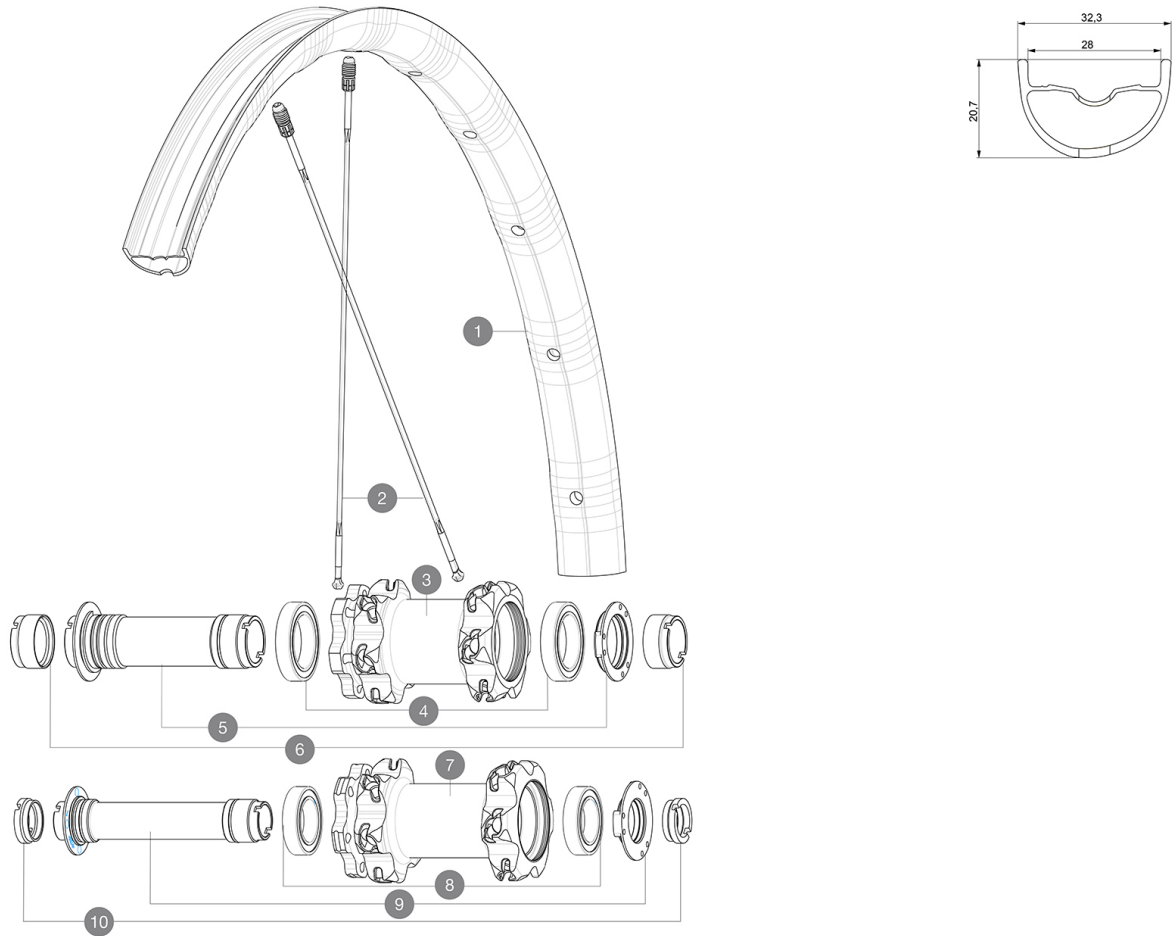

REFERENCES WHEELS

F81721	Deemax Pro 29 19 Ft 20x110	F81731	Deemax Pro 29 19 Ft Bst 15x110
--------	----------------------------	--------	--------------------------------

RIMS

&NBSP;:

1	V3762310	KIT FRONT RIM DEEMAX PRO 19 29"
---	----------	---------------------------------

SPOKES

2	V3820601	KIT 2 FRT/NDS STAMPED SPOKE 293mm DEEMAX PRO 29" - while st
2	A7209901	KIT 12 FT/NDS CROSSMAX XL/DEEMAX PRO 19 29" SPK 293mm

HUB SHELLS

3	N/A	HUB BODY
4	M40179	FRONT BEARING 25x37x7 20mm AXLE
5	30870501	FRONT AXLE 20mm CROSSMAX + DEEMAX ULTI 2012
7	N/A	HUB BODY
8	99688501	BEARING KIT 9/12/15 D6T HUB 20x32x7 6804
9	V2370701	KIT FRONT QRM+ AXLE BOOST INTL 110mm

Specifications

RIMS

- **Material** : Mxtral
 - **Drilling** : Fore
 - **Weight reduction** : ISM 4D
 - **Valve hole diameter** : 6.5 mm
 - **Tyre** : UST Tubeless and tubetype
 - **Internal width** : 28 mm
- Hookless profile

SPOKES

- **Material** : Zicral
- **Shape** : straight pull, flat
- **Nipples** : Fore integrated aluminum
- **Count** : 24 front and rear
- **Lacing** : front crossed 2, rear Isopulse

WHEEL HUB

- **Front and rear bodies** : aluminum
- **Front bearings** : adjustable sealed cartridge bearings (QRM+), Rear bearings auto adjust sealed cartridge bearings (QRM Auto)
- **Freewheel** : Instant Drive 360