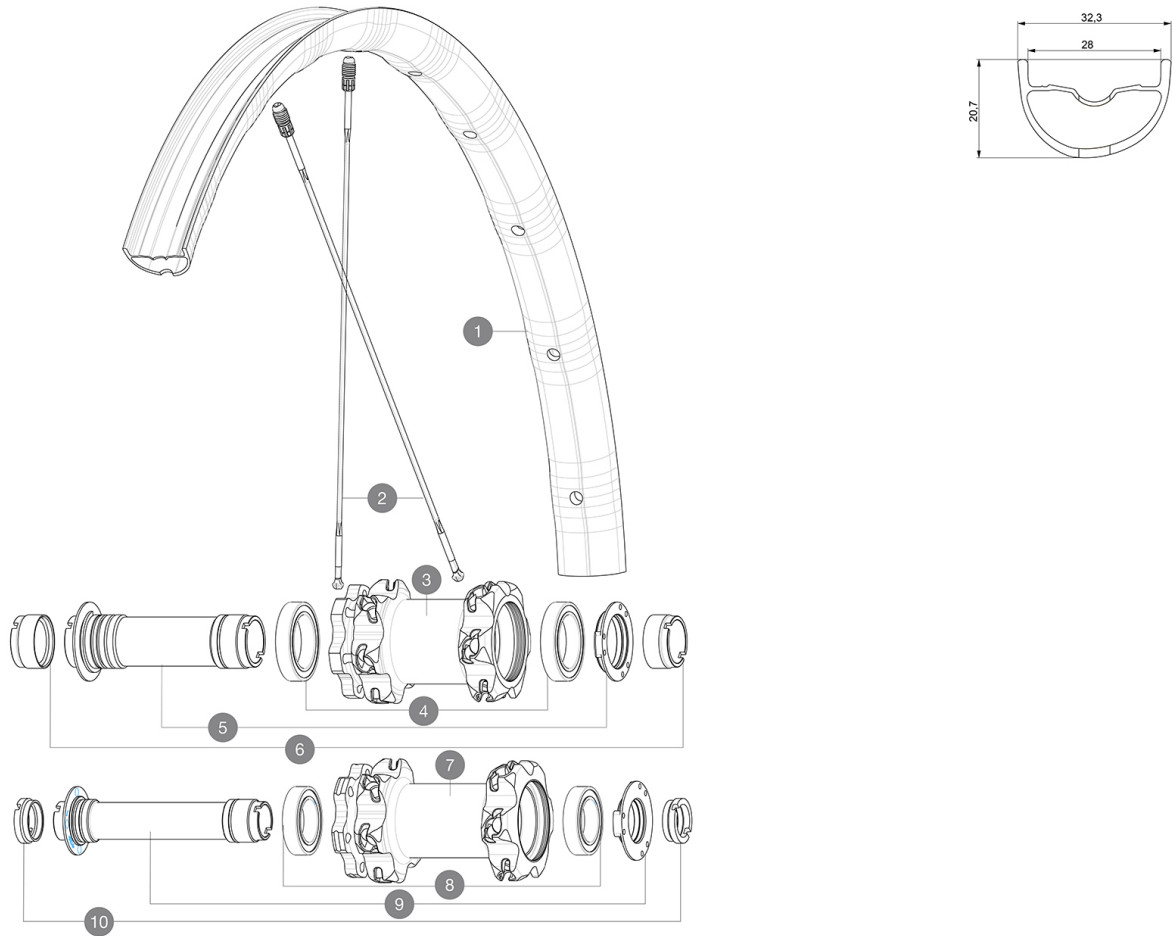

ASTM CATEGORY 4 : ENDURO AND TRAIL RIDING

For a longer longevity of the wheel, Mavic recommends that the total weight supported by the wheels don't exceed 120kg, bike included

Recommended tyre sizes: 46mm to 64mm (1.8" to 2.5")

REFERENCES WHEELS

F81721 Deemax Pro 29 19 Ft 20x110

F81731 Deemax Pro 29 19 Ft Bst 15x110

RIMS

&NBSP;:

1	V3762310	KIT FRONT RIM DEEMAX PRO 19 29"
---	----------	---------------------------------

SPOKES

2	V3820601	KIT 2 FRT/NDS STAMPED SPOKE 293mm DEEMAX PRO 29" - while st
2	A7209901	KIT 12 FT/NDS CROSSMAX XL/DEEMAX PRO 19 29" SPK 293mm

Specifications**RIMS**

- **Material** : Mxtral
 - **Drilling** : Fore
 - **Weight reduction** : ISM 4D
 - **Valve hole diameter** : 6.5 mm
 - **Tyre** : UST Tubeless and tubetype
 - **Internal width** : 28 mm
- Hookless profile

SPOKES

- **Material** : Zicral
- **Shape** : straight pull, flat
- **Nipples** : Fore integrated aluminum
- **Count** : 24 front and rear
- **Lacing** : front crossed 2, rear Isopulse

WHEEL HUB

- **Front and rear bodies** : aluminum
- **Front bearings** : adjustable sealed cartridge bearings (QRM+), Rear bearings auto adjust sealed cartridge bearings (QRM Auto)
- **Freewheel** : Instant Drive 360