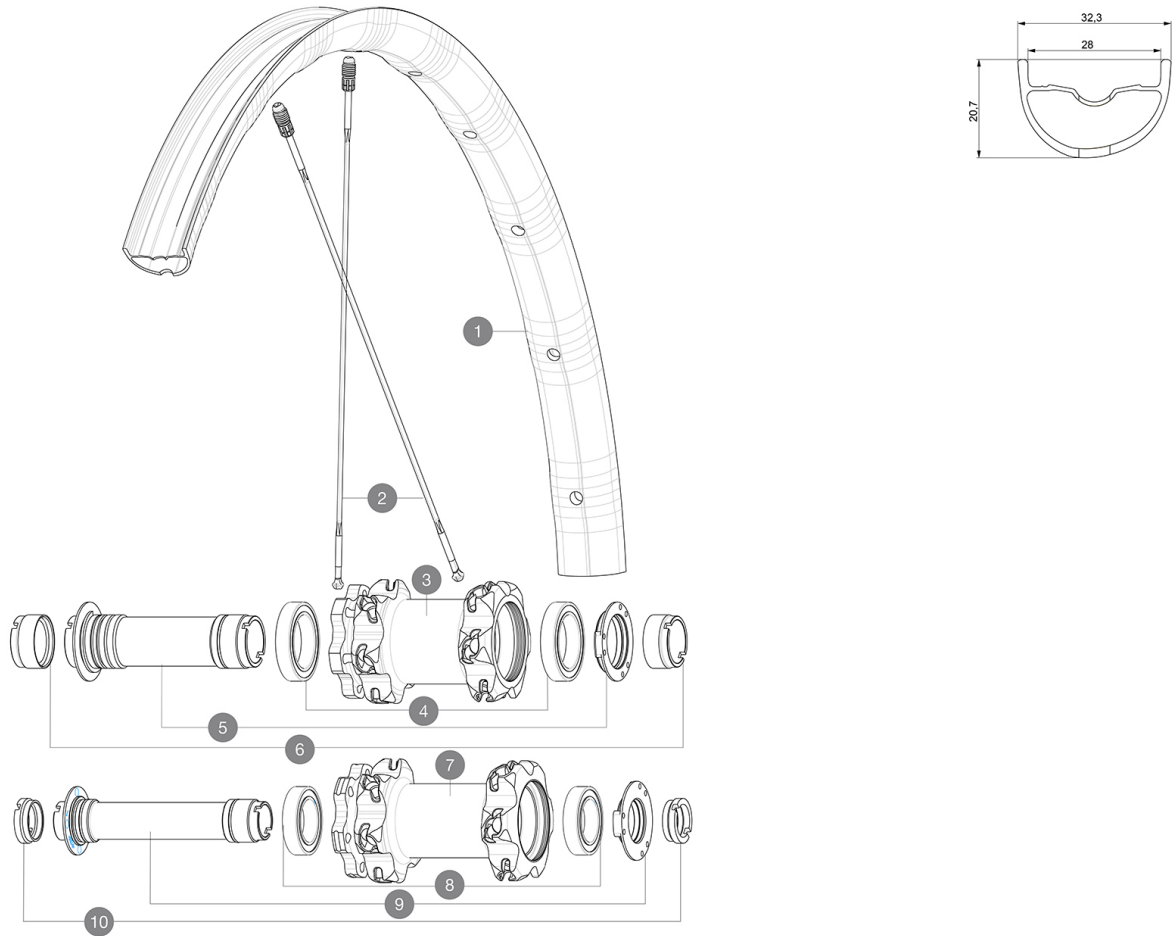

ASTM CATEGORY 4 : ENDURO AND TRAIL RIDING

For a longer longevity of the wheel, Mavic recommends that the total weight supported by the wheels don't exceed 120kg, bike included
Recommended tyre sizes: 46mm to 64mm (1.8" to 2.5")

REFERENCES WHEELS

F81721	Deemax Pro 29 19 Ft 20x110	F81731	Deemax Pro 29 19 Ft Bst 15x110
--------	----------------------------	--------	--------------------------------

RIMS

&NBSP;:

1	V3762310	KIT FRONT RIM DEEMAX PRO 19 29"
---	----------	---------------------------------

Specifications

RIMS

- **Material** : Mxtral
 - **Drilling** : Fore
 - **Weight reduction** : ISM 4D
 - **Valve hole diameter** : 6.5 mm
 - **Tyre** : UST Tubeless and tubetype
 - **Internal width** : 28 mm
- Hookless profile

SPOKES

- **Material** : Zicral
- **Shape** : straight pull, flat
- **Nipples** : Fore integrated aluminum
- **Count** : 24 front and rear
- **Lacing** : front crossed 2, rear Isopulse

WHEEL HUB

- **Front and rear bodies** : aluminum
- **Front bearings** : adjustable sealed cartridge bearings (QRM+), Rear bearings auto adjust sealed cartridge bearings (QRM Auto)
- **Freewheel** : Instant Drive 360