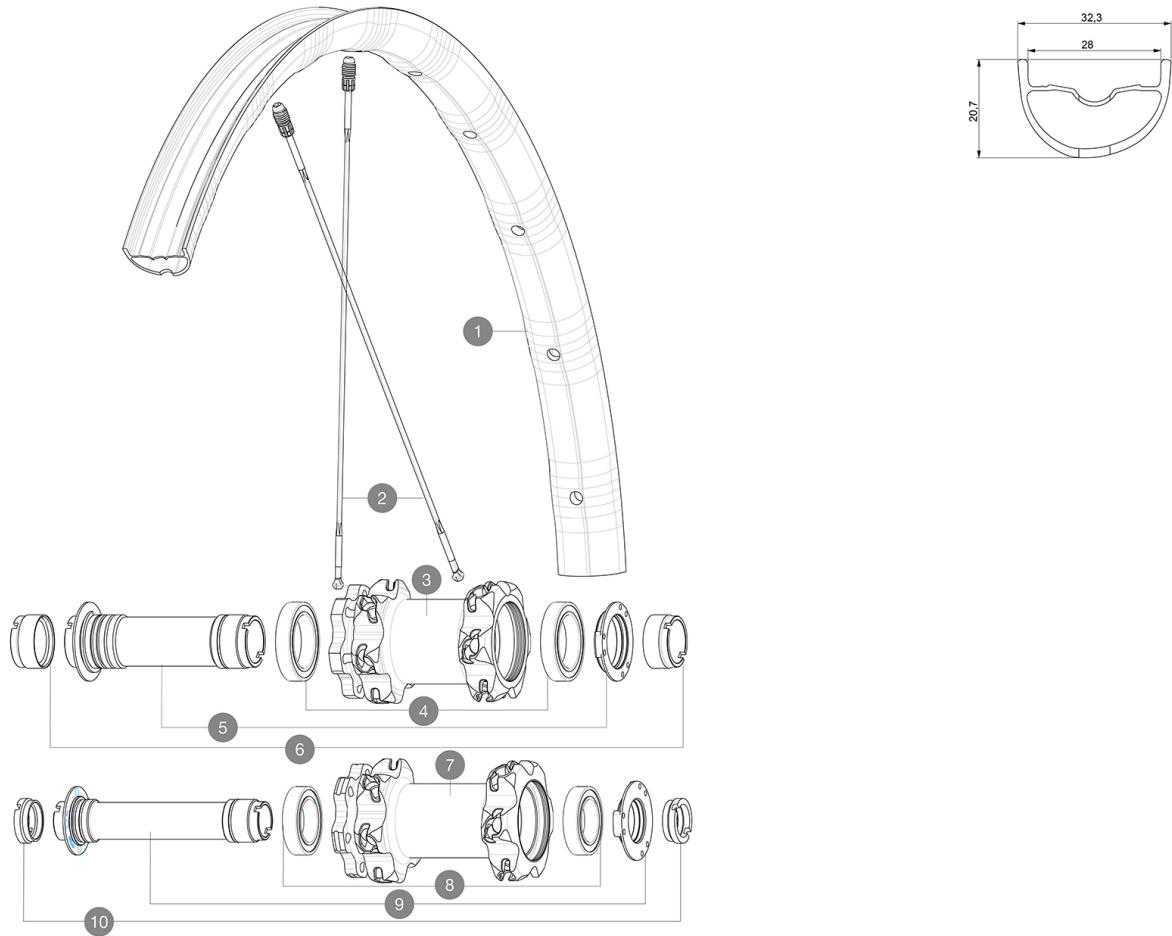

ASTM CATEGORY 4 : ENDURO AND TRAIL RIDING

For a longer longevity of the wheel, Mavic recommends that the total weight supported by the wheels don't exceed 120kg, bike included
Recommended tyre sizes: 46mm to 64mm (1.8" to 2.5")

REFERENCES WHEELS

F81721	Deemax Pro 29 19 Ft 20x110	F81731	Deemax Pro 29 19 Ft Bst 15x110
--------	----------------------------	--------	--------------------------------

RIMS

&NBSP;:

1	V3762310	KIT FRONT RIM DEEMAX PRO 19 29"
---	----------	---------------------------------

Specifications

RIMS

- **Material** : Mxstal
 - **Drilling** : Fore
 - **Weight reduction** : ISM 4D
 - **Valve hole diameter** : 6.5 mm
 - **Tyre** : UST Tubeless and tubetype
 - **Internal width** : 28 mm
- Hookless profile

SPOKES

- **Material** : Zicral
- **Shape** : straight pull, flat
- **Nipples** : Fore integrated aluminum
- **Count** : 24 front and rear
- **Lacing** : front crossed 2, rear Isopulse

WHEEL HUB

- **Front and rear bodies** : aluminum
- **Front bearings** : adjustable sealed cartridge bearings (QRM+), Rear bearings auto adjust sealed cartridge bearings (QRM Auto)
- **Freewheel** : Instant Drive 360