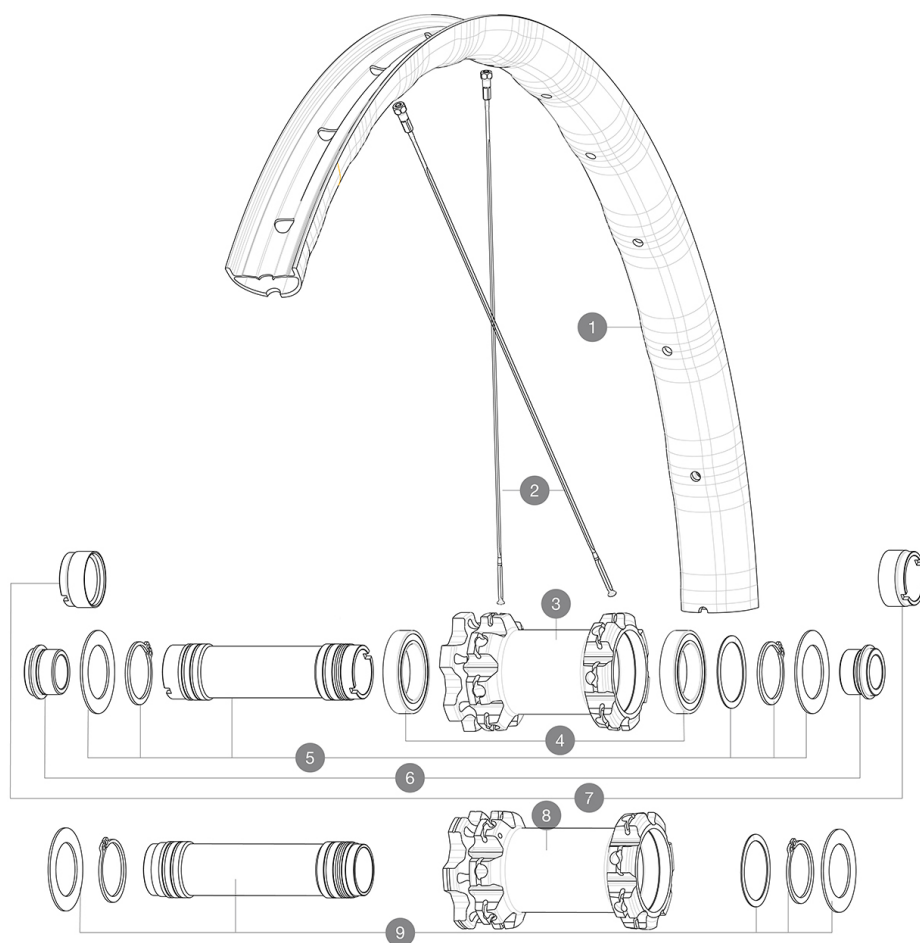

ASTM A4 : 4 : 120  
60mm 76mm (2.35" 3.0")

## 参照ホイール

F82401 Deemax Elite 29 Ft

F82411 Deemax Elite 29 Ft Boost

### RIMS

&NBSP;:

1	V3763310	KIT FRONT RIM DEEMAX ELITE 29"
	V3750101	35mm UST Green Tape for 30mm wide rims

### SPOKES

2	V3821201	KIT 14 FRONT DEEMAX ELITE/E-XA ELITE 19 29" FLAT BUTTED SPO
---	----------	---