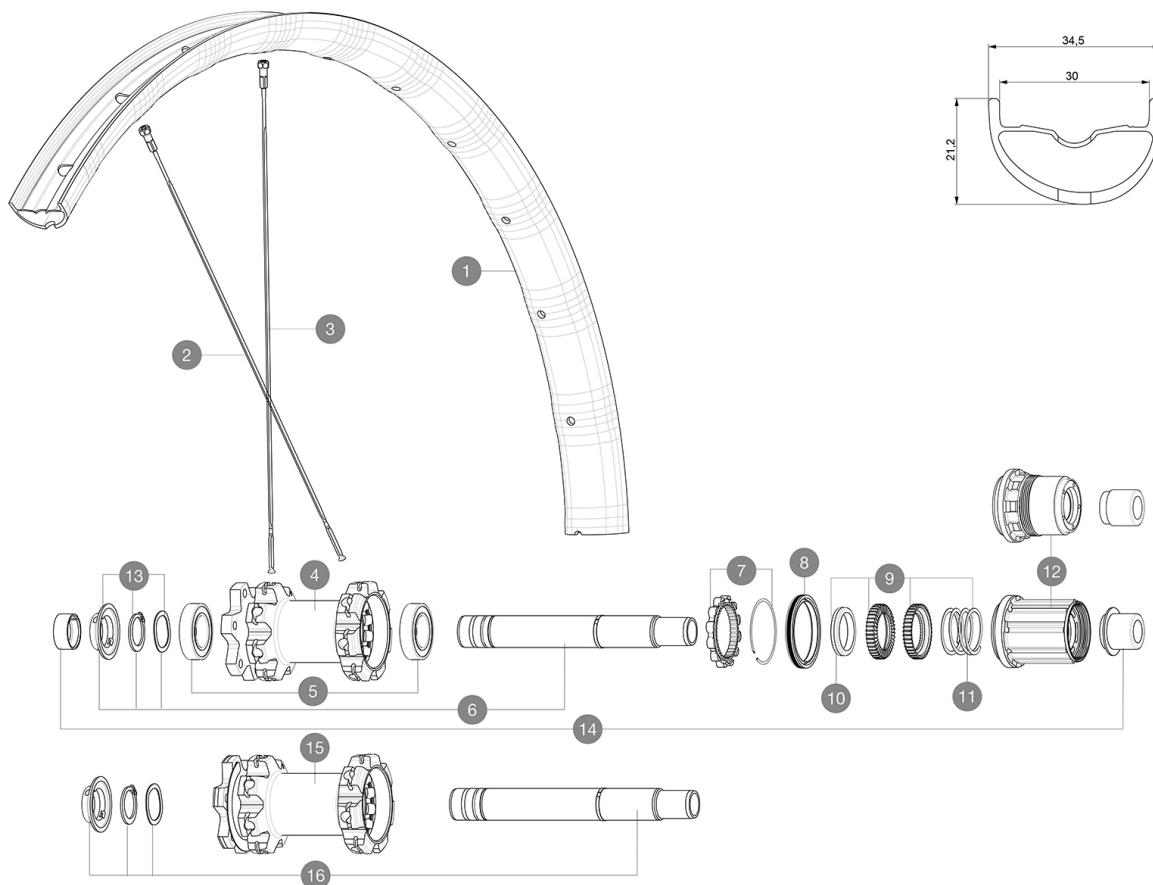

ASTM A2106 4 : 60mm x 76mm (2.35" x 3.0")

参照ホイール

R25781	Deemax Elite 29 Rr	R25821	Deemax Elite 29 Rr Bst XD Bk
R25791	Deemax Elite 29 Rr XD	R36471	Deemax Elite 29 Rr MS
R25811	Deemax Elite 29 Rr Boost	R36481	Deemax Elite 29 Rr Bst MS

RIMS

&NBSP;:

1	V3763613	KIT REAR RIM DEEMAX ELITE 29"
	V3750101	35mm UST Green Tape for 30mm wide rims

SPOKES

2	V3820801	KIT 14 DS DEEMAX ELITE/E-XA ELITE 19 29" FLAT BUTTED SPOKE
3	V3821101	KIT 14 NDS DEEMAX ELITE/E-XA ELITE 19 29" FLAT BUTTED SPOKE

HUB SHELLS

4	N/A	HUB BODY
5	M40076	HUB BEARINGS 17x30x7 6903 x 2
6	V2372101	KIT ID360 135/142 D6T AXLE WITH CLIP
7	V2252701	KIT ID360 INSERT SHAPED EAR LOBE > 2017
8	V2251601	ID360 SEAL + GREASE
9	V2375201	KIT ID360 24 TEETH 2 RATCHET + MTB SPRING + PAD (specific)
10	V2375401	KIT ID360 MTB 24T 3 NOISE REDUCING PADS
11	V2372901	KIT 3 ID360 MTB SPRINGS
12	V3740101	XD MTB Freewheel Body ID360
12	V3780101	HG9 Alloy MTB Freewheel Body ID360
13	V2373001	KIT ADJUST. SYSTEM QRM AUTO ID360 for 17x30x7 bearing
15	N/A	HUB BODY
16	V2372201	KIT ID360 148 D6T AXLE WITH CLIP

ADAPTERS

14	V2510701	ID360 EVO REAR AXLE ADAPTERS 12x142mm DCL & D6T
	V2510801	ID360 EVO REAR AXLE ADAPTERS 9x135mm DCL & D6T