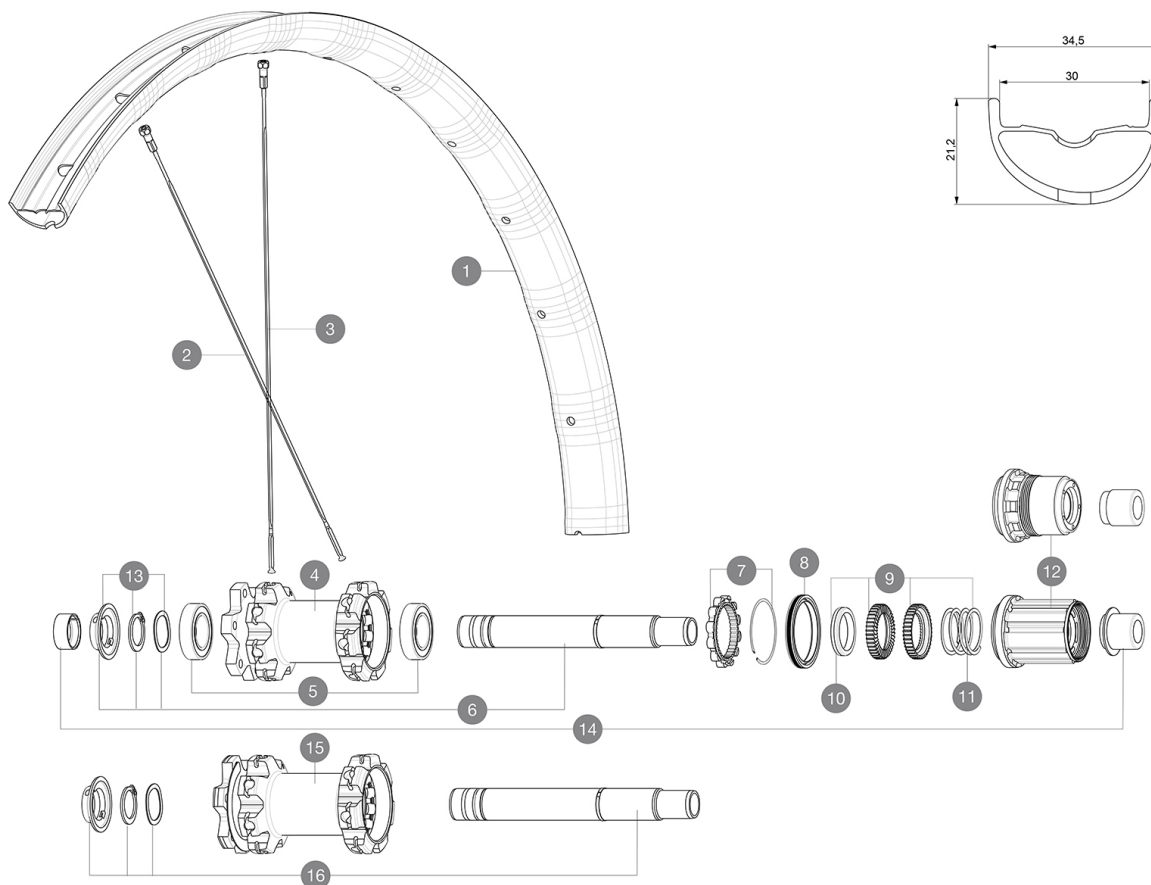

## ASTM CATEGORY 4 : ENDURO AND TRAIL RIDING

For a longer longevity of the wheel, Mavic recommends that the total weight supported by the wheels don't exceed 120kg, bike included

Recommended tyre sizes: 60mm to 76mm (2.35" to 3.0")

## REFERENCES WHEELS

R25781	Deemax Elite 29 Rr	R25821	Deemax Elite 29 Rr Bst XD Bk
R25791	Deemax Elite 29 Rr XD	R36471	Deemax Elite 29 Rr MS
R25811	Deemax Elite 29 Rr Boost	R36481	Deemax Elite 29 Rr Bst MS

### SPOKES

- **Material** : steel
- **Material** : steel
- **Shape** : straight pull, flat, double butted
- **Shape** : straight pull, flat, double butted
- **Count** : 28 front and rear
- **Count** : 28 front and rear
- **Lacing** : front and rear crossed 3
- **Lacing** : front and rear crossed 3

### WHEEL WEIGHTS