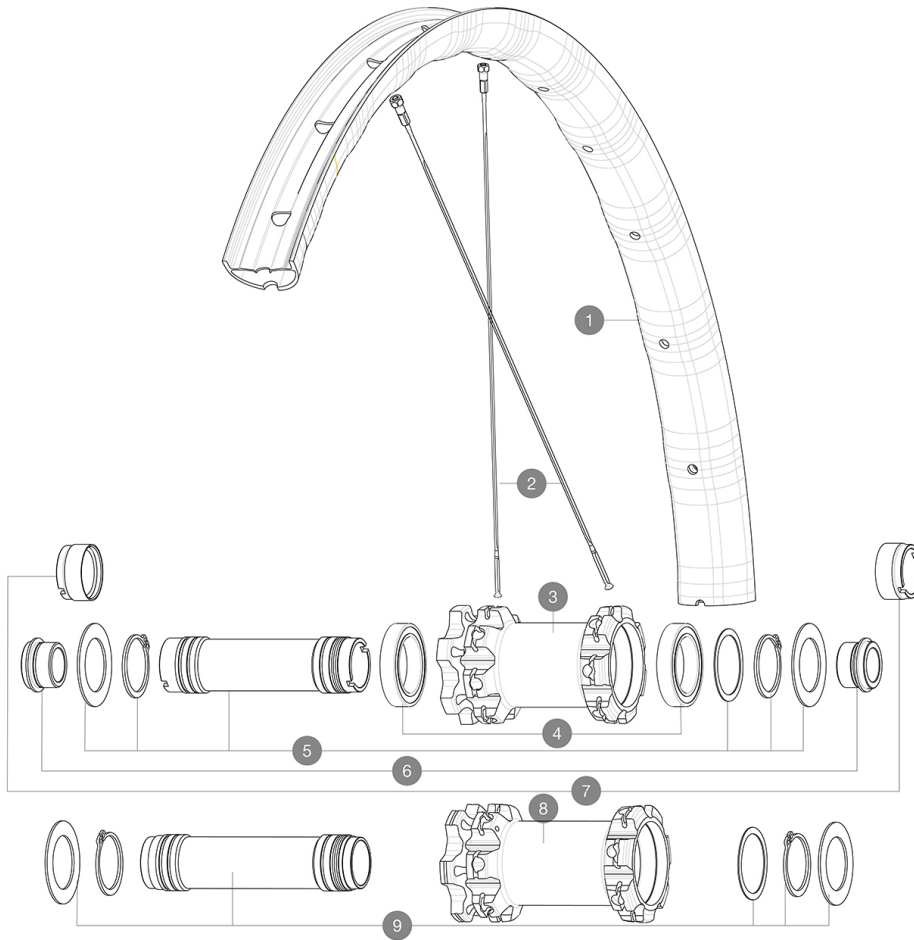

ASTM CATEGORY 4 : ENDURO AND TRAIL RIDING

For a longer longevity of the wheel, Mavic recommends that the total weight supported by the wheels don't exceed 120kg, bike included
Recommended tyre sizes: 60mm to 76mm (2.35" to 3.0")

REFERENCES WHEELS

F82751	Deemax Elite 27,5 Ft Bst Black	F82741	Deemax Elite 27,5 Ft
R36511	Deemax Elite 27,5 Rr Bst MS		

RIMS

&NBSP;:

1	V3762810	KIT FRONT RIM DEEMAX ELITE 27,5"
	V3750101	35mm UST Green Tape for 30mm wide rims

SPOKES

2	V3820701	KIT 14 FRONT DEEMAX ELITE/E-XA ELITE 19 27,5" FLAT BUTTED S
---	----------	---

HUB SHELLS

3	N/A	HUB BODY
4	M40179	FRONT BEARING 25x37x7 20mm AXLE
5	V2373801	KIT 20x110mm AXLE QRM AUTO MTB > 2019
8	N/A	HUB BODY
9	V2373701	KIT 20x110mm BOOST AXLE QRM AUTO MTB > 2019

Specifications**RIMS**

- **Material** : Mxstal
- **Material** : Mxstal
- **Joint** : SUP
- **Joint** : SUP
- **Drilling** : traditional
- **Drilling** : traditional
- **Weight reduction** : ISM 4D
- **Weight reduction** : ISM 4D
- **Valve hole diameter** : 6.5 mm
- **Valve hole diameter** : 6.5 mm
- **Tyre** : UST Tubeless and tubetype
- **Tyre** : UST Tubeless and tubetype
- **Internal width** : 30 mm
- **Internal width** : 30 mm