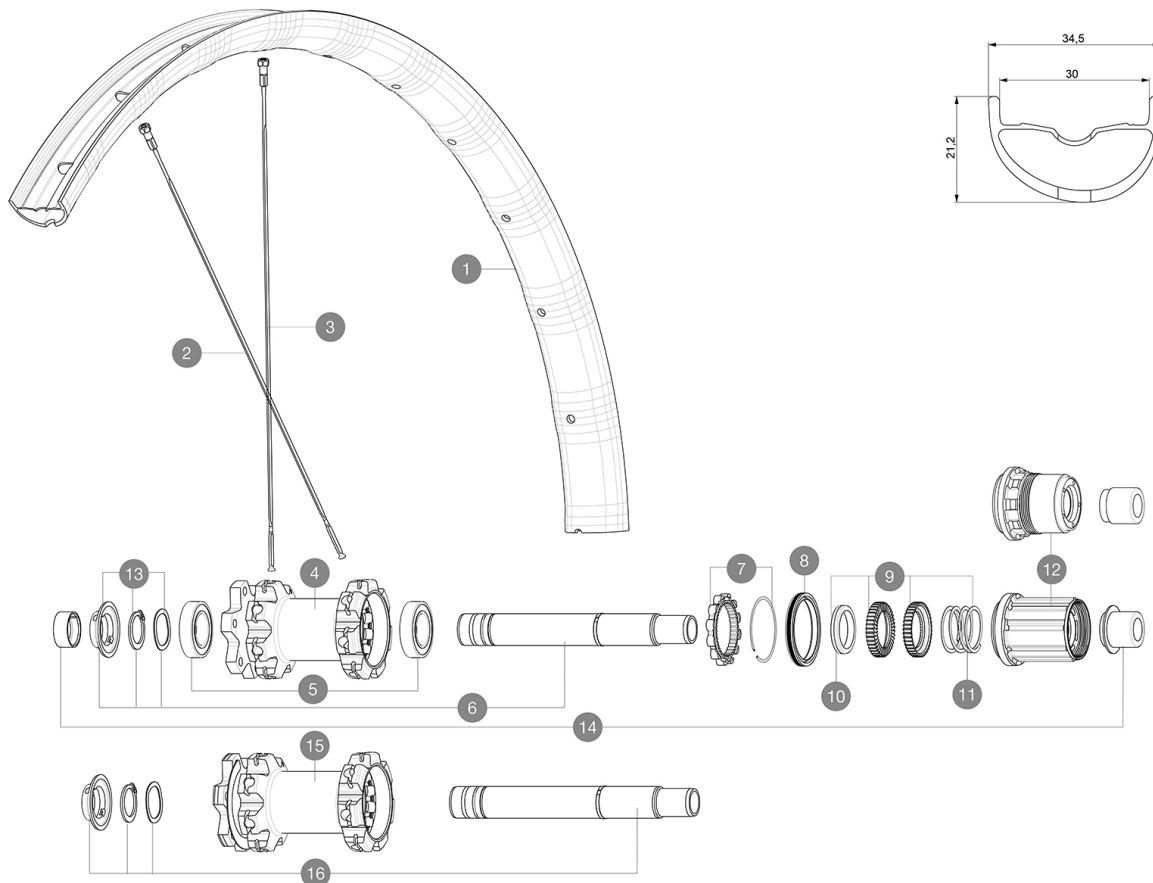

ASTM A2106 4 : 60mm x 76mm (2.35" x 3.0")

参照ホイール

R26291	Deemax Elite 27,5 Rr XD	R36491	Deemax Elite 27,5 Rr MS
R26311	Deemax Elite 27,5 Rr Bst Black	R36511	Deemax Elite 27,5 Rr Bst MS
R26321	Deemax Elite 27,5 Rr Boost XD	R26281	Deemax Elite 27,5 Rr

RIMS

&NBSP;:

1	V3763013	KIT REAR RIM DEEMAX ELITE 27,5"
	V3750101	35mm UST Green Tape for 30mm wide rims

SPOKES

2	V3820901	KIT 14 NDS DEEMAX ELITE/E-XA ELITE 19 27,5" FLAT BUTTED SPO
3	V3821001	KIT 14 DS DEEMAX ELITE/E-XA ELITE 19 27,5 FLAT BUTTED SPOKE

HUB SHELLS

4	N/A	HUB BODY
5	M40076	HUB BEARINGS 17x30x7 6903 x 2
6	V2372101	KIT ID360 135/142 D6T AXLE WITH CLIP
7	V2252701	KIT ID360 INSERT SHAPED EAR LOBE > 2017
8	V2251601	ID360 SEAL + GREASE
9	V2375201	KIT ID360 24 TEETH 2 RATCHET + MTB SPRING + PAD (specific)
10	V2375401	KIT ID360 MTB 24T 3 NOISE REDUCING PADS
11	V2372901	KIT 3 ID360 MTB SPRINGS
12	V3740101	XD MTB Freewheel Body ID360
12	V3780101	HG9 Alloy MTB Freewheel Body ID360
13	V2373001	KIT ADJUST. SYSTEM QRM AUTO ID360 for 17x30x7 bearing
15	N/A	HUB BODY
16	V2372201	KIT ID360 148 D6T AXLE WITH CLIP

ADAPTERS

14	V2510701	ID360 EVO REAR AXLE ADAPTERS 12x142mm DCL & D6T
	V2510801	ID360 EVO REAR AXLE ADAPTERS 9x135mm DCL & D6T