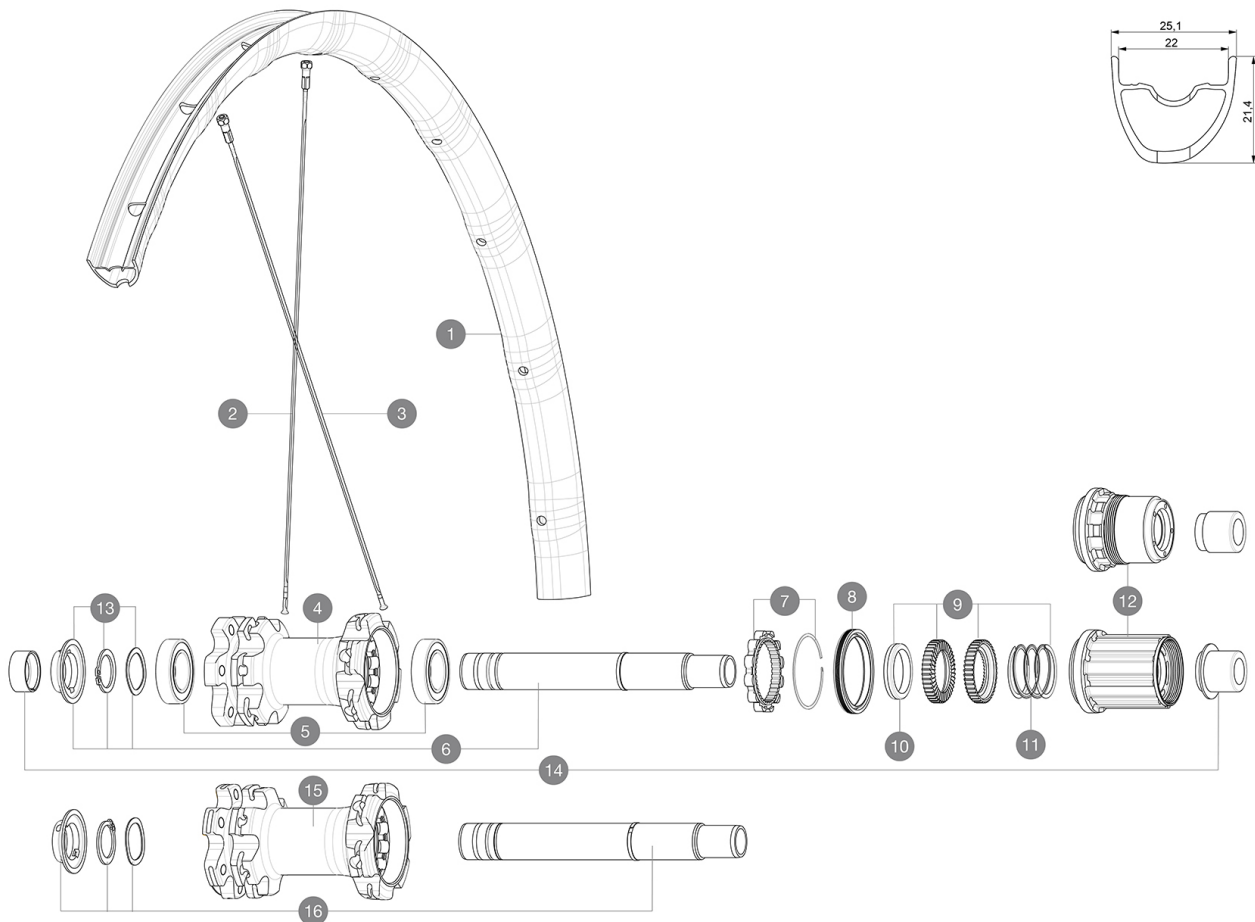

ASTM CATEGORY 3 : CROSS COUNTRY AND TRAIL RIDING

For a longer longevity of the wheel, Mavic recommends that the total weight supported by the wheels don't exceed 120kg, bike included

Recommended tyre sizes: 36 mm to 64 mm (1.4" to 2.5")

REFERENCES WHEELS

R26941	Xmax Elite 27,5 19 Rr XD	R26961	Xmax Elite 27,5 19 Rr Boost XD
R26951	Xmax Elite 27,5 19 Rr Bst Bk	R26931	Xmax Elite 27,5 19 Rr

RIMS

&NBSP;:

1	V3760415	KIT FRT/REAR RIM CROSSMAX ELITE 19 27,5"
	V2620101	UST RIM TAPE 25mm (for 21-24mm wide rim)

SPOKES

2	V2382401	KIT 12 FT/NDS XRIDE + FTSX/NDS XMAX EL/XA EL 27,5" SPK 279m
3	36689301	"KIT 12 DS CROSSROC/XRIDE UST/XMAX ELITE/XA ELITE 27,5" SPK

HUB SHELLS

4	N/A	HUB BODY
5	M40076	HUB BEARINGS 17x30x7 6903 x 2
6	V2372101	KIT ID360 135/142 D6T AXLE WITH CLIP
7	V2252701	KIT ID360 INSERT SHAPED EAR LOBE > 2017
8	V2251601	KIT ID360 SEAL + GREASE
9	V2375201	KIT ID360 24 TEETH 2 RATCHET + MTB SPRING + PAD (specific)
10	V2375401	KIT ID360 MTB 24T 3 NOISE REDUCING PADS
11	V2372901	KIT 3 ID360 MTB SPRINGS
12	V3740101	XD MTB Freewheel Body ID360
12	V3780101	HG9 Alloy MTB Freewheel Body ID360
13	V2373001	KIT ADJUST. SYSTEM QRM AUTO ID360 for 17x30x7 bearing
15	N/A	HUB BODY
16	V2372201	KIT ID360 148 D6T AXLE WITH CLIP

OPTIONS

V2372801	KIT ID360 2x40 TEETH RATCHETS + MTB SPRING + GREASE + PAD

ADAPTERS

14	V2510701	ID360V2RrAxleAdapt12x142/148
	V2510801	ID360 V2 RrAxleAdapt9x135