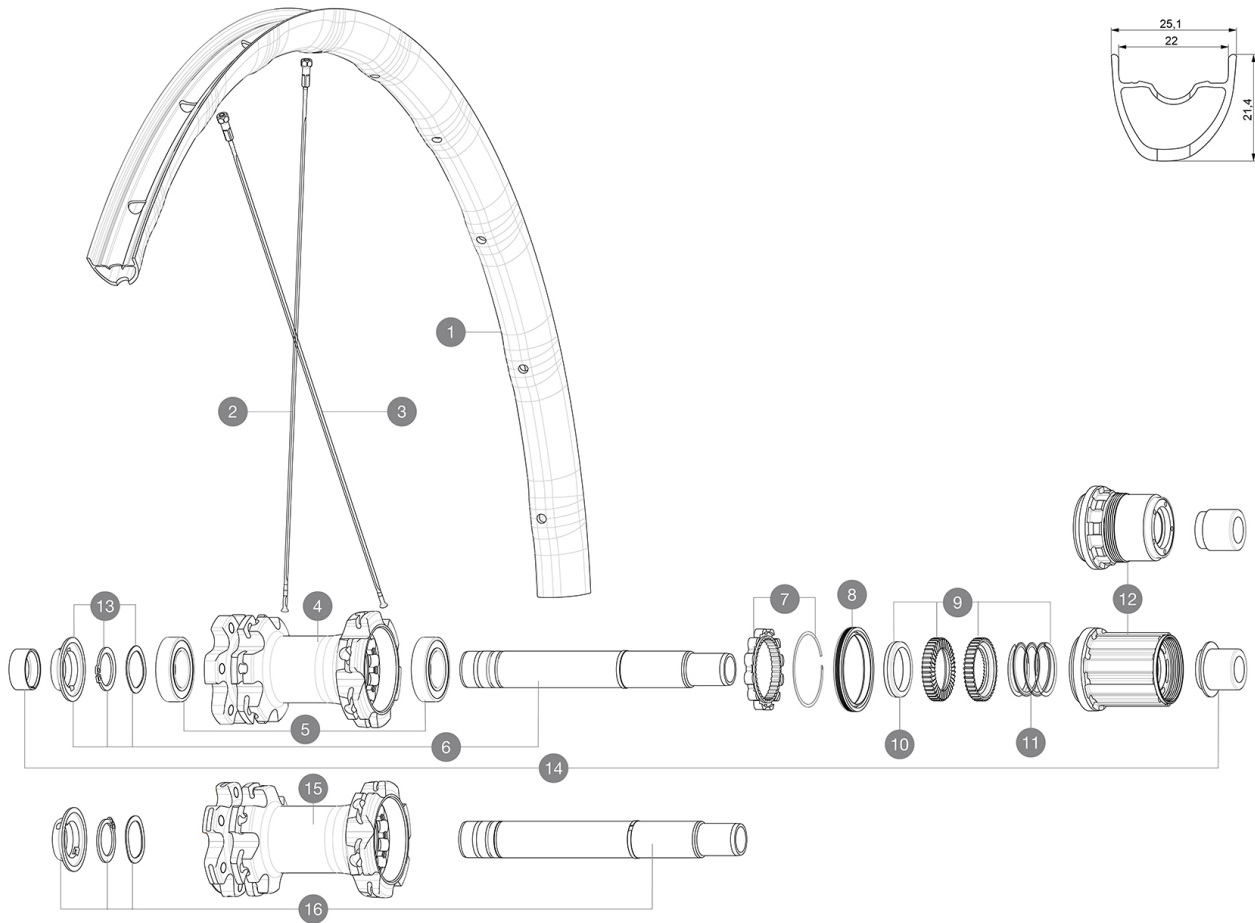

ASTM CATEGORY 3 : CROSS COUNTRY AND TRAIL RIDING

For a longer longevity of the wheel, Mavic recommends that the total weight supported by the wheels don't exceed 120kg, bike included

Recommended tyre sizes: 36 mm to 64 mm (1.4" to 2.5")

REFERENCES WHEELS

R26941	Xmax Elite 27,5 19 Rr XD	R26961	Xmax Elite 27,5 19 Rr Boost XD
R26951	Xmax Elite 27,5 19 Rr Bst Bk	R26931	Xmax Elite 27,5 19 Rr

RIMS

&NBSP;:

1	V3760415	KIT FRT/REAR RIM CROSSMAX ELITE 19 27,5"
	V2620101	UST RIM TAPE 25mm (for 21-24mm wide rim)

SPOKES

2	V2382401	KIT 12 FT/NDS XRIDE + FTSX/NDS XMAX EL/XA EL 27,5" SPK 279m
3	36689301	"KIT 12 DS CROSSROC/XRIDE UST/XMAX ELITE/XA ELITE 27,5" SPK

HUB SHELLS

4	N/A	HUB BODY
5	M40076	HUB BEARINGS 17x30x7 6903 x 2
6	V2372101	KIT ID360 135/142 D6T AXLE WITH CLIP
7	V2252701	KIT ID360 INSERT SHAPED EAR LOBE > 2017
8	V2251601	KIT ID360 SEAL + GREASE
9	V2375201	KIT ID360 24 TEETH 2 RATCHET + MTB SPRING + PAD (specific)
10	V2375401	KIT ID360 MTB 24T 3 NOISE REDUCING PADS
11	V2372901	KIT 3 ID360 MTB SPRINGS
12	V3740101	XD MTB Freewheel Body ID360
12	V3780101	HG9 Alloy MTB Freewheel Body ID360
13	V2373001	KIT ADJUST. SYSTEM QRM AUTO ID360 for 17x30x7 bearing
15	N/A	HUB BODY
16	V2372201	KIT ID360 148 D6T AXLE WITH CLIP

OPTIONS

V2372801	KIT ID360 2x40 TEETH RATCHETS + MTB SPRING + GREASE + PAD

ADAPTERS

14	V2510701	ID360V2RrAxleAdapt12x142/148
	V2510801	ID360 V2 RrAxleAdapt9x135