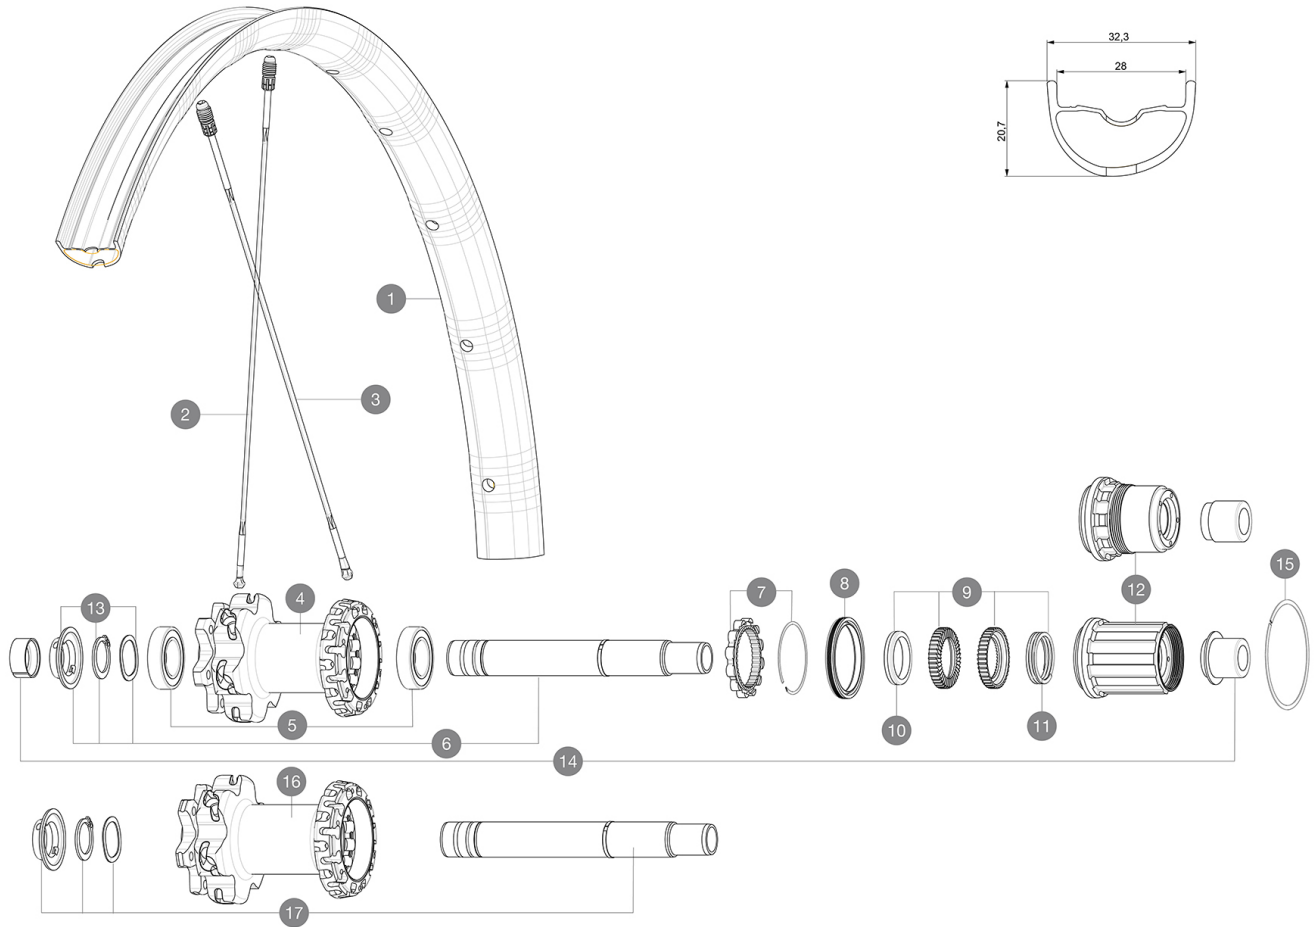

MAVIC Deemax Pro 27,5

参照ホイール

R27971	Deemax Pro 27,5 19 Rr XD	R27991	Deemax Pro 27,5 19 Rr Boost XD
R27981	Deemax Pro 27,5 19 Rr Boost	R27961	Deemax Pro 27,5 19 Rr

ASTM A476 4 : 46mm x 64mm (1.8" x 2.5")

RIMS

&NBSP;:

1	V3761913	KIT REAR RIM DEEMAX PRO 19 27,5"
---	----------	----------------------------------

SPOKES

2	V2386101	KIT 1 FRT/1 NDS STAMPED SPOKES 275mm DEEMAX PRO - while
2	V2384701	KIT 12 FRONT + 1 REAR NON-DRIVE SIDE BUTTED ZICRAL SPOKES
3	V2386601	KIT 12 DS CROSSMAX PRO/XA PRO/E-DEEMAX PRO 19 27,5" BUTTED

HUB SHELLS

4	N/A	HUB BODY
5	M40076	HUB BEARINGS 17x30x7 6903 x 2
6	V2372101	KIT ID360 135/142 D6T AXLE WITH CLIP
7	V2252701	KIT ID360 INSERT SHAPED EAR LOBE > 2017
8	V2251601	ID360 SEAL + GREASE
9	V2375201	KIT ID360 24 TEETH 2 RATCHET + MTB SPRING + PAD (specific)
10	V2375401	KIT ID360 MTB 24T 3 NOISE REDUCING PADS
11	V2372901	KIT 3 ID360 MTB SPRINGS
12	V3780101	HG9 Alloy MTB Freewheel Body ID360
12	V3740101	XD MTB Freewheel Body ID360
13	V2373001	KIT ADJUST. SYSTEM QRM AUTO ID360 for 17x30x7 bearing
15	V2252201	KIT 2 REAR HUB RETENTION RINGS 48mm
16	N/A	HUB BODY
17	V2372201	KIT ID360 148 D6T AXLE WITH CLIP

XD	
Front axle: 20mm, convertible to 15mm thru axle with included adapters	
12mm	

Specifications

リム

- : FORE
- ISM 4D
- 6.5mm
- UST
- 28mm

スポーク

- : 24
- 2A

ホイールハブ

- 6
- QRM+
- QRM
- 360