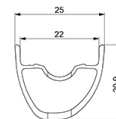

ASTM A2106 3 : 36mm x 64 mm (1.4" x 2.5")

## 参照ホイール

F83041	Xmax Pro 27,5 19 Ft Boost	F83031	Xmax Pro 27,5 19 Ft
F83051	Xmax Pro 27,5 19 Ft Lefty60		

## SPOKES

2	V2384701	KIT 12 FRONT + 1 REAR NON-DRIVE SIDE BUTTED ZICRAL SPOKES
2	V2386401	KIT 1 275mm 27,5" + 1 293mm 29" CROSSMAX PRO STAMPED BUTTE

## ADAPTERS

6	B4104401	15mm FT Road Axle Adapters 16
---	----------	-------------------------------