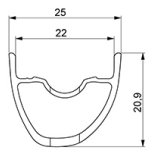

### 参照ホイール

|        |                              |        |                            |
|--------|------------------------------|--------|----------------------------|
| R26721 | Xmax Pro 27,5 19 Rr XD       | R26811 | Xmax Pro 27,5 19 Rr Offset |
| R26731 | Xmax Pro 27,5 19 Rr Boost    | R26711 | Xmax Pro 27,5 19 Rr        |
| R26741 | Xmax Pro 27,5 19 Rr Boost XD |        |                            |

ASTM A242 3 : 36mm x 64 mm (1.4" x 2.5")

### HUB SHELLS

|    |          |  |
|----|----------|--|
| 4  | N/A      | HUB BODY   |
| 5  | M40076   | HUB BEARINGS 17x30x7 6903 x 2                              |
| 6  | V2372101 | KIT ID360 135/142 D6T AXLE WITH CLIP                       |
| 7  | V2252701 | KIT ID360 INSERT SHAPED EAR LOBE > 2017                    |
| 8  | V2251601 | ID360 SEAL + GREASE  |
| 9  | V2375201 | KIT ID360 24 TEETH 2 RATCHET + MTB SPRING + PAD (specific) |
| 10 | V2375401 | KIT ID360 MTB 24T 3 NOISE REDUCING PADS                    |
| 11 | V2372901 | KIT 3 ID360 MTB SPRINGS                                    |
| 12 | V3780101 | HG9 Alloy MTB Freewheel Body ID360                         |
| 12 | V3740101 | XD MTB Freewheel Body ID360                                |
| 13 | V2373001 | KIT ADJUST. SYSTEM QRM AUTO ID360 for 17x30x7 bearing      |
| 15 | V2252201 | KIT 2 REAR HUB RETENTION RINGS 48mm                        |
| 16 | N/A      | HUB BODY   |
| 17 | V2372201 | KIT ID360 148 D6T AXLE WITH CLIP                           |