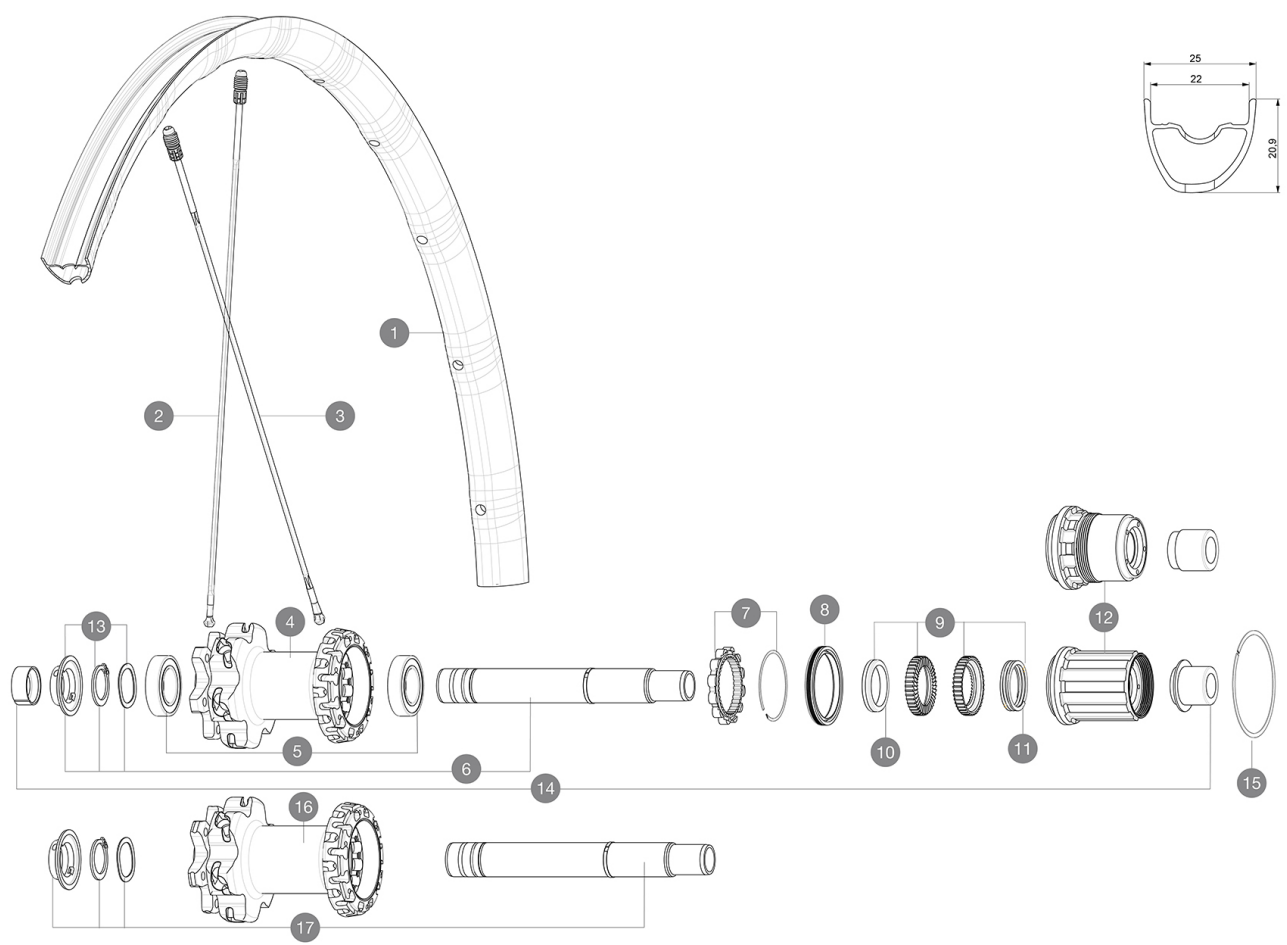

# Crossmax Pro 27,5

ASTM A242 3 : 36mm x 64 mm (1.4" x 2.5")

### HUB SHELLS

|    |          |  |
|----|----------|--|
| 4  | N/A      | HUB BODY   |
| 5  | M40076   | HUB BEARINGS 17x30x7 6903 x 2                              |
| 6  | V2372101 | KIT ID360 135/142 D6T AXLE WITH CLIP                       |
| 7  | V2252701 | KIT ID360 INSERT SHAPED EAR LOBE > 2017                    |
| 8  | V2251601 | ID360 SEAL + GREASE  |
| 9  | V2375201 | KIT ID360 24 TEETH 2 RATCHET + MTB SPRING + PAD (specific) |
| 10 | V2375401 | KIT ID360 MTB 24T 3 NOISE REDUCING PADS                    |
| 11 | V2372901 | KIT 3 ID360 MTB SPRINGS                                    |
| 12 | V3780101 | HG9 Alloy MTB Freewheel Body ID360                         |
| 12 | V3740101 | XD MTB Freewheel Body ID360                                |
| 13 | V2373001 | KIT ADJUST. SYSTEM QRM AUTO ID360 for 17x30x7 bearing      |
| 15 | V2252201 | KIT 2 REAR HUB RETENTION RINGS 48mm                        |
| 16 | N/A      | HUB BODY   |
| 17 | V2372201 | KIT ID360 148 D6T AXLE WITH CLIP                           |

### ADAPTERS

|    |          |   |
|----|----------|---|
| 14 | V2510701 | ID360 EVO REAR AXLE ADAPTERS 12x142mm DCL & D6T |
|    | V2510801 | ID360 EVO REAR AXLE ADAPTERS 9x135mm DCL & D6T  |