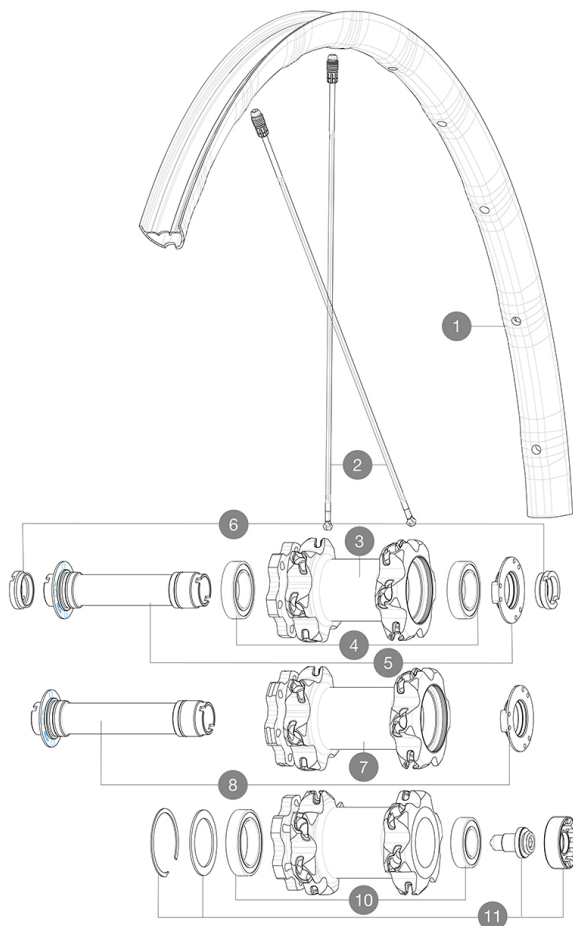

ASTM A242 3 : 3  
120mm x 64mm (1.4" x 2.5")  
46mm x 64mm (1.8" x 2.5")

## 参照ホイール

F82961	Xmax Pro 29 19 Ft	F82981	Xmax Pro 29 19 Ft Lefty 60
F82971	Crossmax Pro 29 19 Ft Bst Bk	F82991	Xmax Pro 29 19 Ft Lefty 50

## RIMS

&NBSP;:

1	V2319510	KIT FRONT RIM CROSSMAX PRO 19 29"
---	----------	-----------------------------------

## SPOKES

2	V2386401	KIT 1 275mm 27.5" + 1 293mm 29" CROSSMAX PRO STAMPED
2	V2384801	RHT FT FRONT + 1 REAR NON-DRIVE SIDE BUTTED ZICRAL SPOKES 29