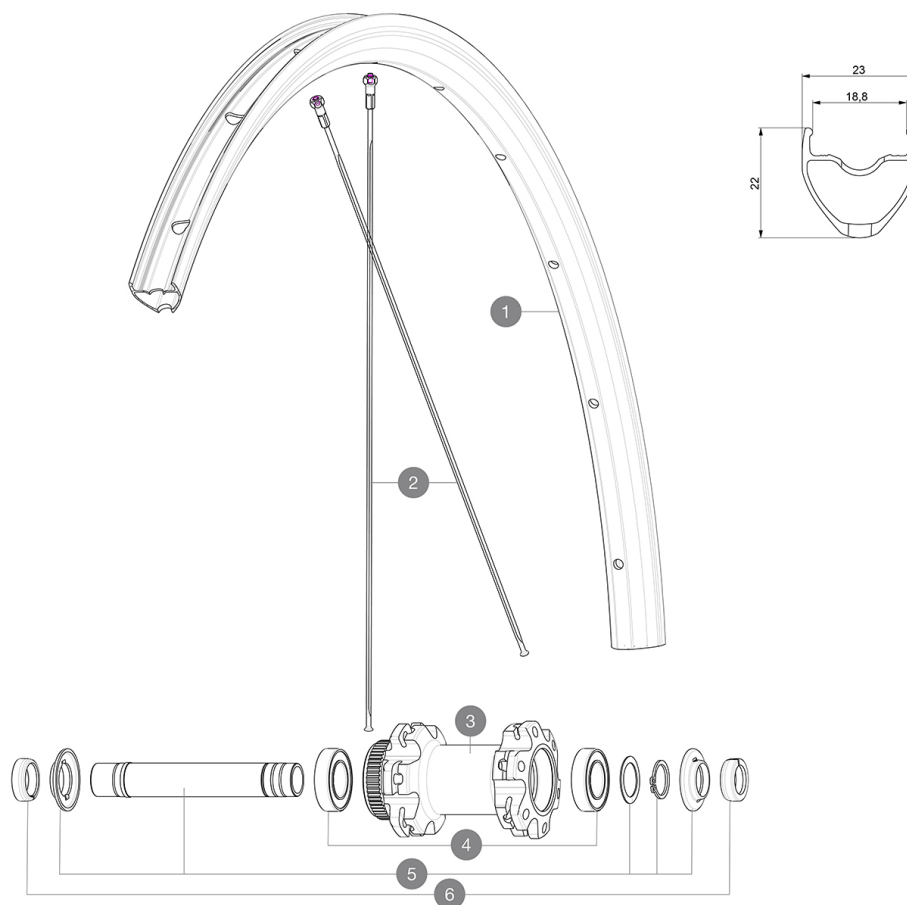

REFERENCES WHEELS

RIMS

&NBSP;:

1	janteavroutedis	FRONT ROAD DISC RIM
	V2620101	UST RIM TAPE 25mm (for 21-24mm wide rim)

SPOKES

2	V3666501	KIT 12 FR7/NDS AKSIUM ELITE UST Disc 650B FLAT SPOKE 277mm +

HUB SHELLS

3	N/A	HUB BODY
4	M40129	KIT 2 BEARINGS 6902 15x28x7
5	V2373301	KIT QRM AUTO FRONT AXLE 12mm > 2019

ADAPTERS

6	V2680501	12mm Road Axle Cap QRM Auto
	V2680301	"Kit Ft Road Adapter 12 >> 9mm"