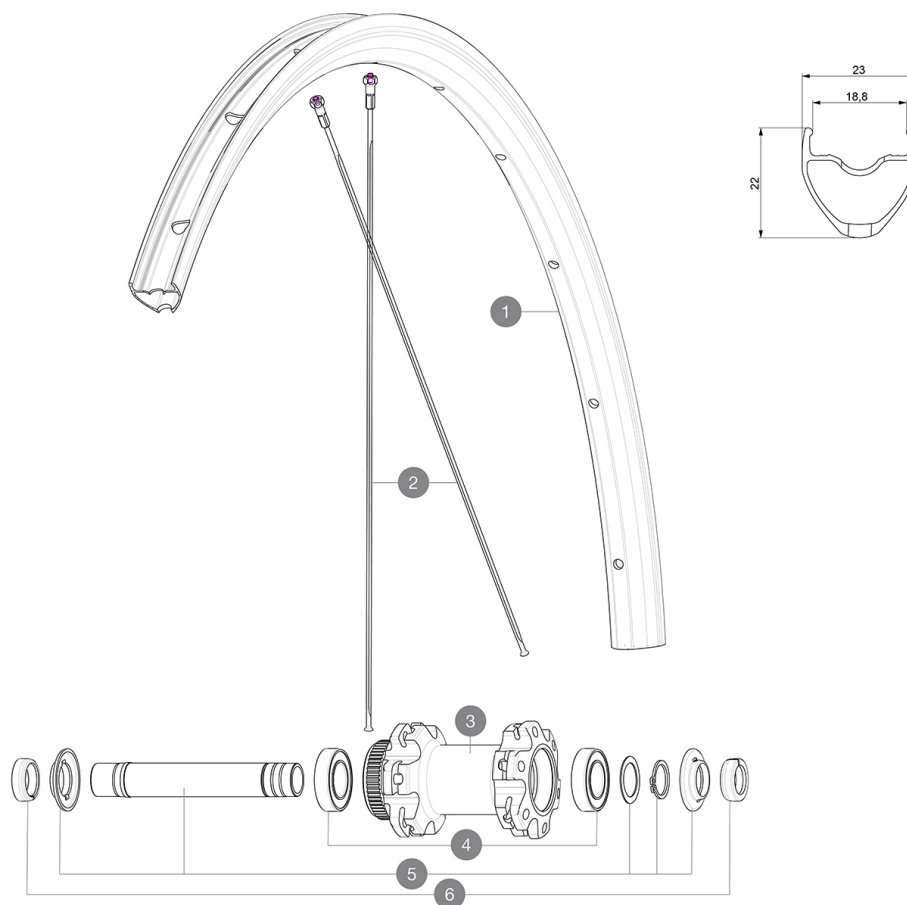

REFERENCES WHEELS

**RIMS**

&NBSP;:

1	janteavroutedis	FRONT ROAD DISC RIM
	V2620101	UST RIM TAPE 25mm (for 21-24mm wide rim)

**SPOKES**

2	V3666501	KIT 12 FR7/NDS AKSIUM ELITE UST Disc 650B FLAT SPOKE 277mm +
---	----------	--

**HUB SHELLS**

3	N/A	HUB BODY
4	M40129	KIT 2 BEARINGS 6902 15x28x7
5	V2373301	KIT QRM AUTO FRONT AXLE 12mm > 2019

**ADAPTERS**

6	V2680501	12mm Road Axle Cap QRM Auto
	V2680301	"Kit Ft Road Adapter 12 >> 9mm"

**COMPATIBILITY**

Rear axle: 12mm thru axle, convertible to Quick Release with included adapters	
Rear axle: 12mm thru axle, convertible to Quick Release with included adapters	

**Specifications****RIMS**

Use with Mavic Tubeless Tape  
Use with Mavic Tubeless Tape

**WHEEL HUB**

- **Rear** : Quick Release, 12x142 and 12x135 compatible
- **Rear** : Quick Release, 12x142 and 12x135 compatible

**VERSIONS**

- **Disc standard** : Center Lock(R) only
- **Disc standard** : Center Lock(R) only