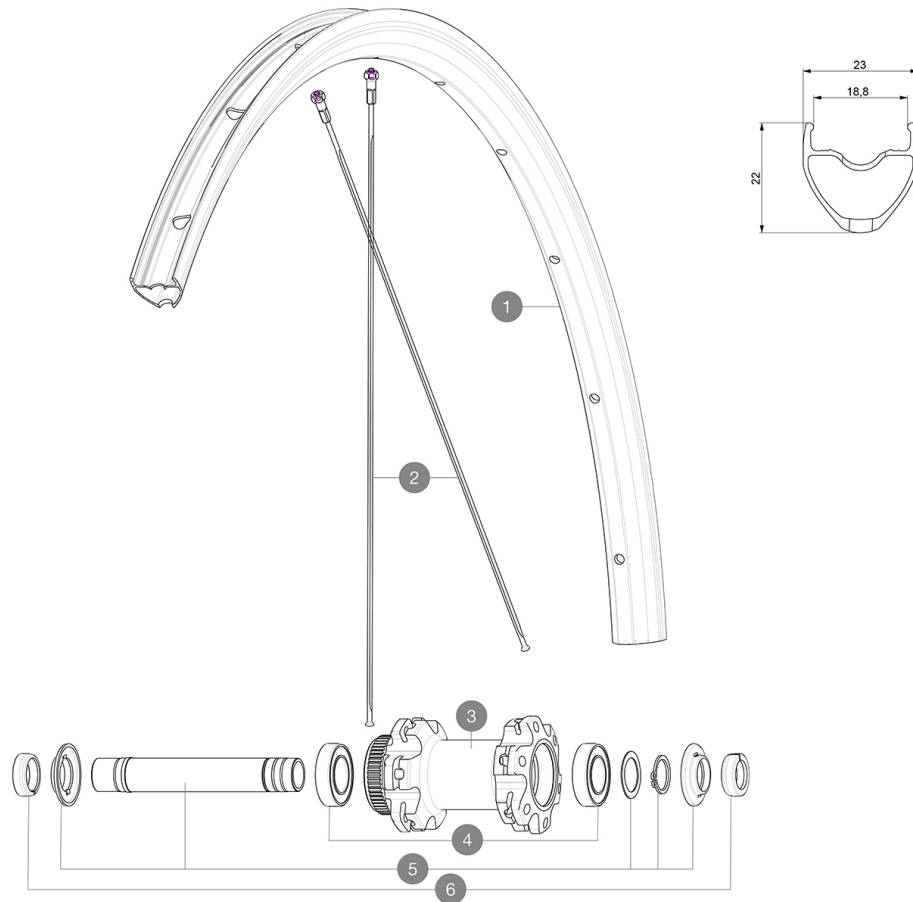

REFERENCES WHEELS

RIMS

&NBSP;:

1	janteavroutedis	FRONT ROAD DISC RIM
	V2620101	UST RIM TAPE 25mm (for 21-24mm wide rim)

SPOKES

2	V3666501	KIT 12 FR7/NDS AKSIUM ELITE UST Disc 650B FLAT SPOKE 277mm +
---	----------	--

HUB SHELLS

3	N/A	HUB BODY
4	M40129	KIT 2 BEARINGS 6902 15x28x7
5	V2373301	KIT QRM AUTO FRONT AXLE 12mm > 2019

ADAPTERS

6	V2680501	12mm Road Axle Cap QRM Auto
	V2680301	"Kit Ft Road Adapter 12 >> 9mm"

MAVIC **Aksium Elite UST Disc 650B****DELIVERED WITH**

COMPATIBILITY

Rear axle: 12mm thru axle, convertible to Quick Release with included adapters	
Rear axle: 12mm thru axle, convertible to Quick Release with included adapters	

Specifications**RIMS**

Use with Mavic Tubeless Tape
Use with Mavic Tubeless Tape

WHEEL HUB

- **Rear** : Quick Release, 12x142 and 12x135 compatible
- **Rear** : Quick Release, 12x142 and 12x135 compatible

VERSIONS

- **Disc standard** : Center Lock(R) only
- **Disc standard** : Center Lock(R) only