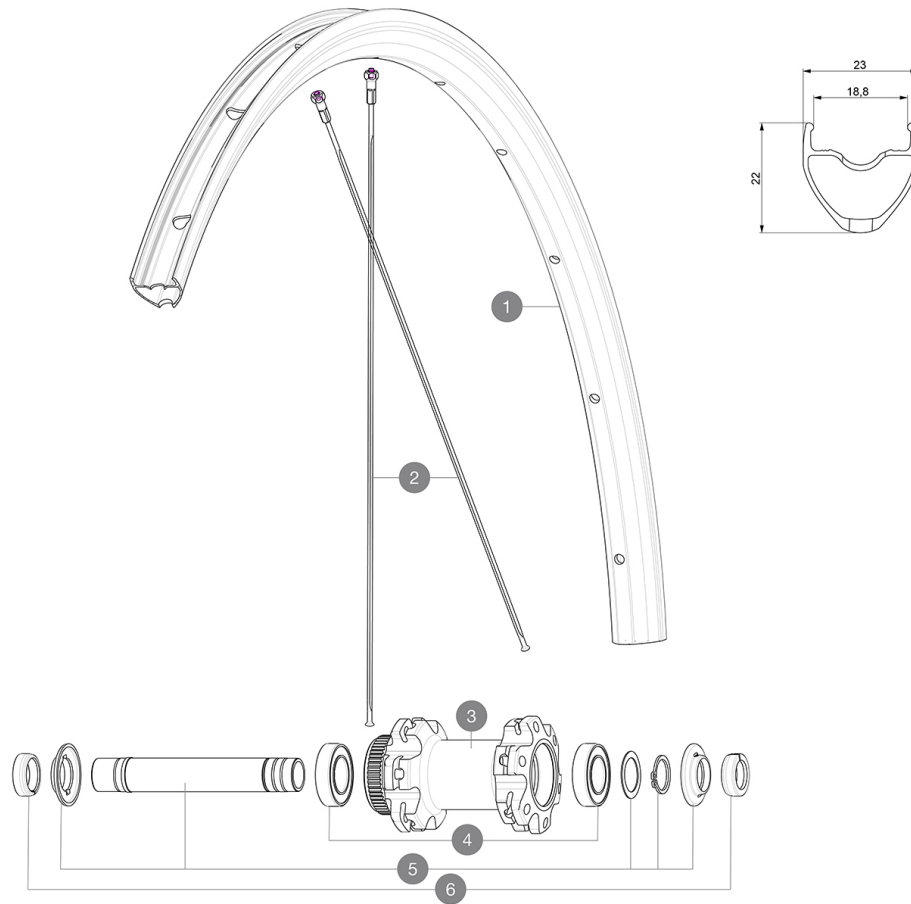

REFERENCES WHEELS

RIMS

&NBSP;:

1	janteavroudis	FRONT ROAD DISC RIM
	V2620101	UST RIM TAPE 25mm (for 21-24mm wide rim)

SPOKES

2	V3666501	KIT 12 FR7/NDS AKSIUM ELITE UST Disc 650B FLAT SPOKE 277mm +
---	----------	--

HUB SHELLS

3	N/A	HUB BODY
4	M40129	KIT 2 BEARINGS 6902 15x28x7
5	V2373301	KIT QRM AUTO FRONT AXLE 12mm > 2019

ADAPTERS

6	V2680501	12mm Road Axle Cap QRM Auto
	V2680301	"Kit Ft Road Adapter 12 >> 9mm"

MAVIC **Aksium Elite UST Disc 650B****DELIVERED WITH**

COMPATIBILITY

Rear axle: 12mm thru axle, convertible to Quick Release with included adapters	
Rear axle: 12mm thru axle, convertible to Quick Release with included adapters	

Specifications**RIMS**

Use with Mavic Tubeless Tape
Use with Mavic Tubeless Tape

WHEEL HUB

- **Rear** : Quick Release, 12x142 and 12x135 compatible
- **Rear** : Quick Release, 12x142 and 12x135 compatible

VERSIONS

- **Disc standard** : Center Lock(R) only
- **Disc standard** : Center Lock(R) only