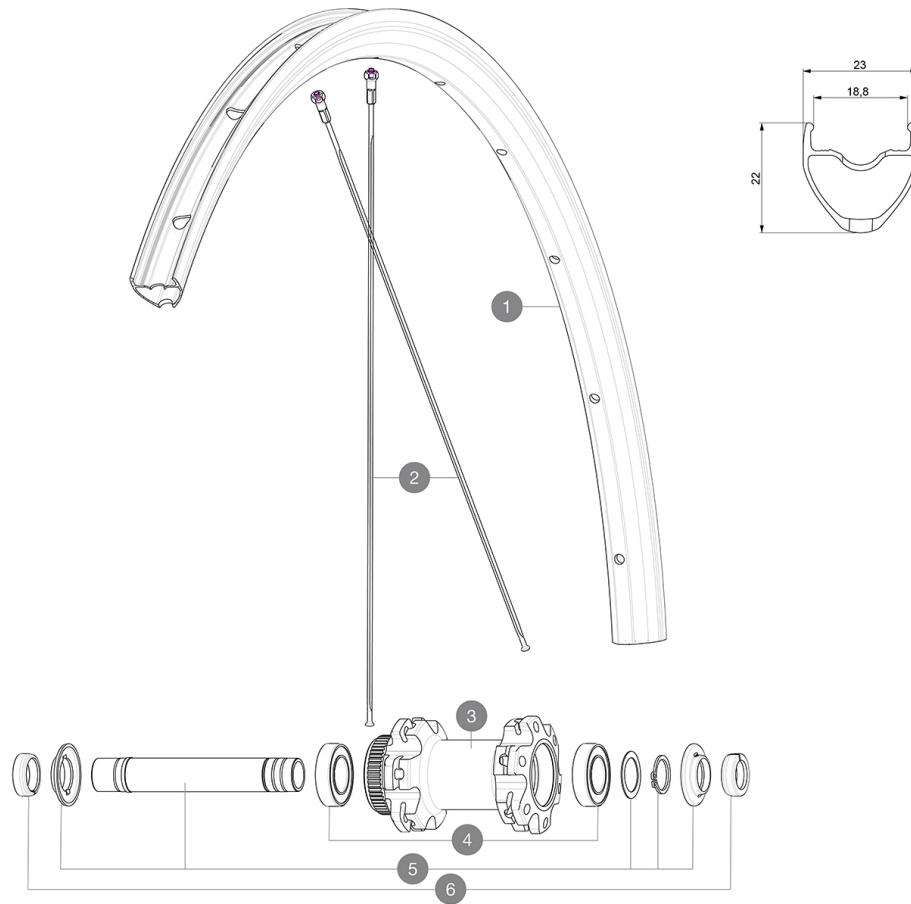

REFERENCES WHEELS

RIMS

&NBSP;:

1	janteavroutedis	FRONT ROAD DISC RIM
	V2620101	UST RIM TAPE 25mm (for 21-24mm wide rim)

SPOKES

2	V3666501	KIT 12 FR7/NDS AKSIUM ELITE UST Disc 650B FLAT SPOKE 277mm +

HUB SHELLS

3	N/A	HUB BODY
4	M40129	KIT 2 BEARINGS 6902 15x28x7
5	V2373301	KIT QRM AUTO FRONT AXLE 12mm > 2019

ADAPTERS

6	V2680501	12mm Road Axle Cap QRM Auto
	V2680301	"Kit Ft Road Adapter 12 >> 9mm"