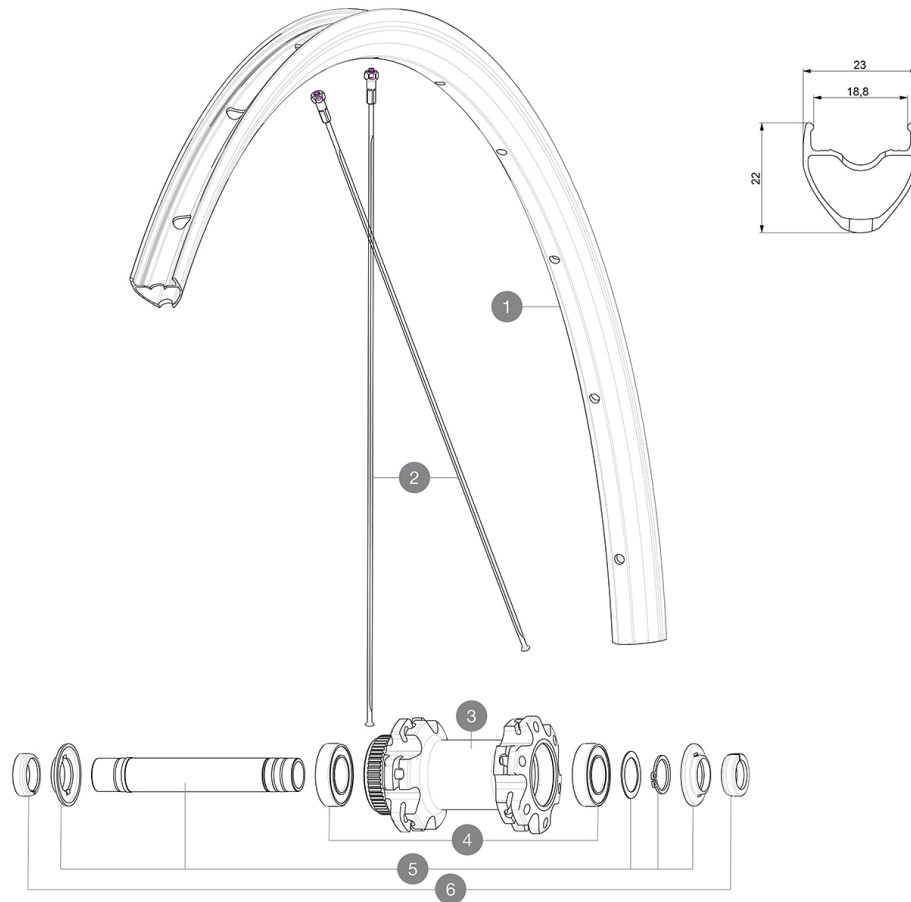

## REFERENCES WHEELS

### RIMS

&NBSP;:

1	janteavroutedis	FRONT ROAD DISC RIM
	V2620101	UST RIM TAPE 25mm (for 21-24mm wide rim)

### HUB SHELLS

3	N/A	HUB BODY
4	M40129	KIT 2 BEARINGS 6902 15x28x7
5	V2373301	KIT QRM AUTO FRONT AXLE 12mm > 2019

Use with Mavic Tubeless Tape  
Use with Mavic Tubeless Tape

**WHEEL HUB**

- **Rear** : Quick Release, 12x142 and 12x135 compatible
- **Rear** : Quick Release, 12x142 and 12x135 compatible

**VERSIONS**

- **Disc standard** : Center Lock(R) only
- **Disc standard** : Center Lock(R) only