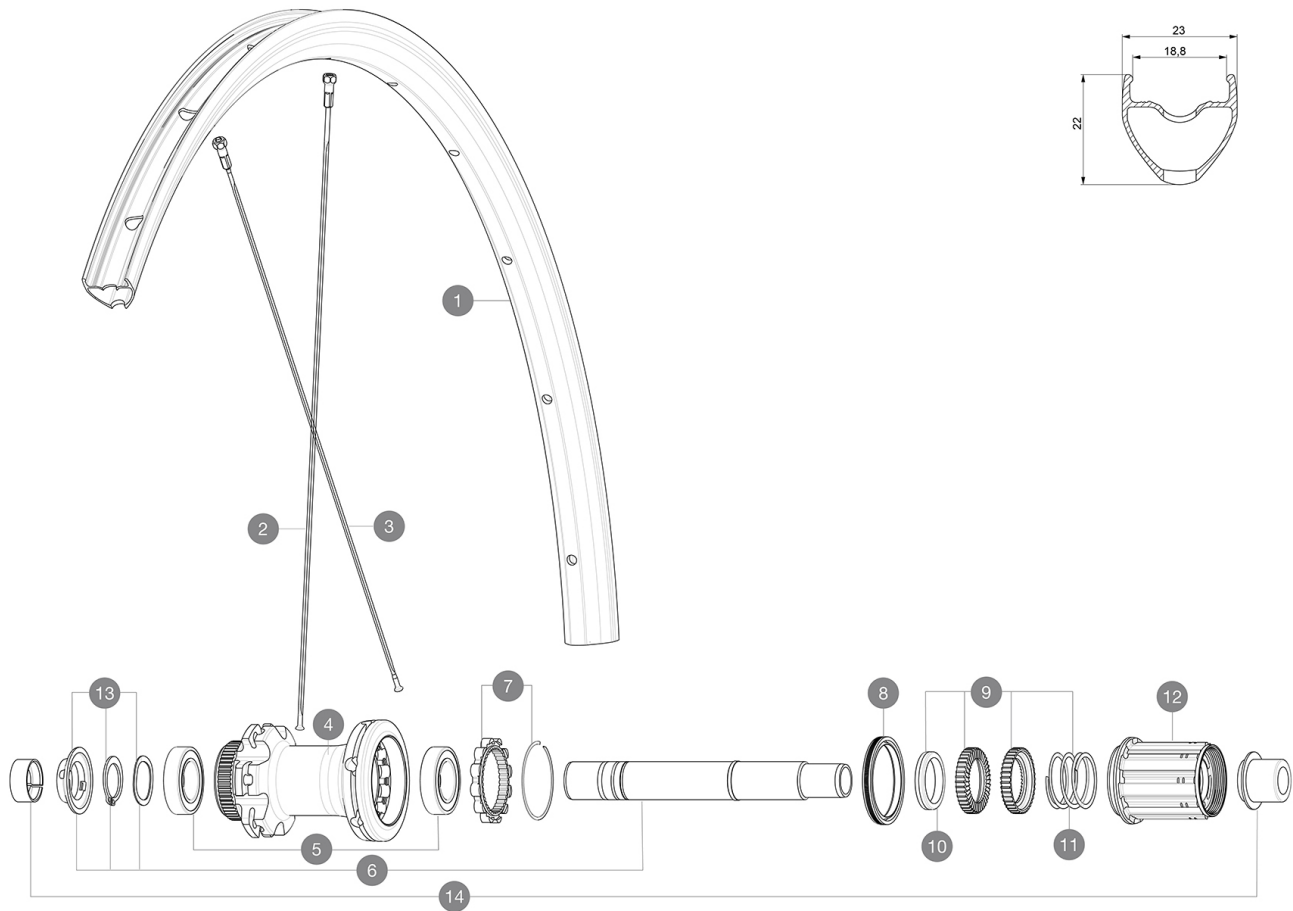

MAVIC **Aksium Elite UST Disc 650B**

REFERENCES WHEELS

RIMS

&NBSP;:

1	jantearroutedis	REAR ROAD DISC RIM
	V2620101	UST RIM TAPE 25mm (for 21-24mm wide rim)

SPOKES

2	V3666501	KIT 12 FR7/NDS AKSIUM ELITE UST Disc 650B FLAT SPOKE 277mm +
3	V3666601	KIT 12 DS BUTTED SPOKE 273 AKSIUM ELITE UST Disc 650B + nipp

HUB SHELLS

4	N/A	HUB BODY
5	V2560201	KIT ID360 BEARINGS 15/28/7 + 17/28/7
6	V2373401	KIT ID360 135/142 DCL L1 AXLE WITH CLIP
7	V2252701	KIT ID360 INSERT SHAPED EAR LOBE > 2017
8	V2251601	KIT ID360 SEAL + GREASE
9	V2251701	KIT ID360 2 RATCHETS + SPRING + GREASE
10	V2500501	KIT ID360 3 PADS NOISE REDUCING
11	V2251801	KIT 3 ID360 ROAD SPRINGS
12	V4000101	HG11 STEEL ROAD FREE HUB BODY ID360 - while stock last
12	V3430101	HG11 Freewheel Body ID360
13	V2560501	KIT ADJUST. SYSTEM QRM AUTO ID360 for 17x28x7 bearing

ADAPTERS

14	V2510701	ID360V2RrAxleAdapt12x142/148
	V2510901	ID360 EVO RrAxleAdpt12x135/150
	V2510801	ID360 V2 RrAxleAdapt9x135