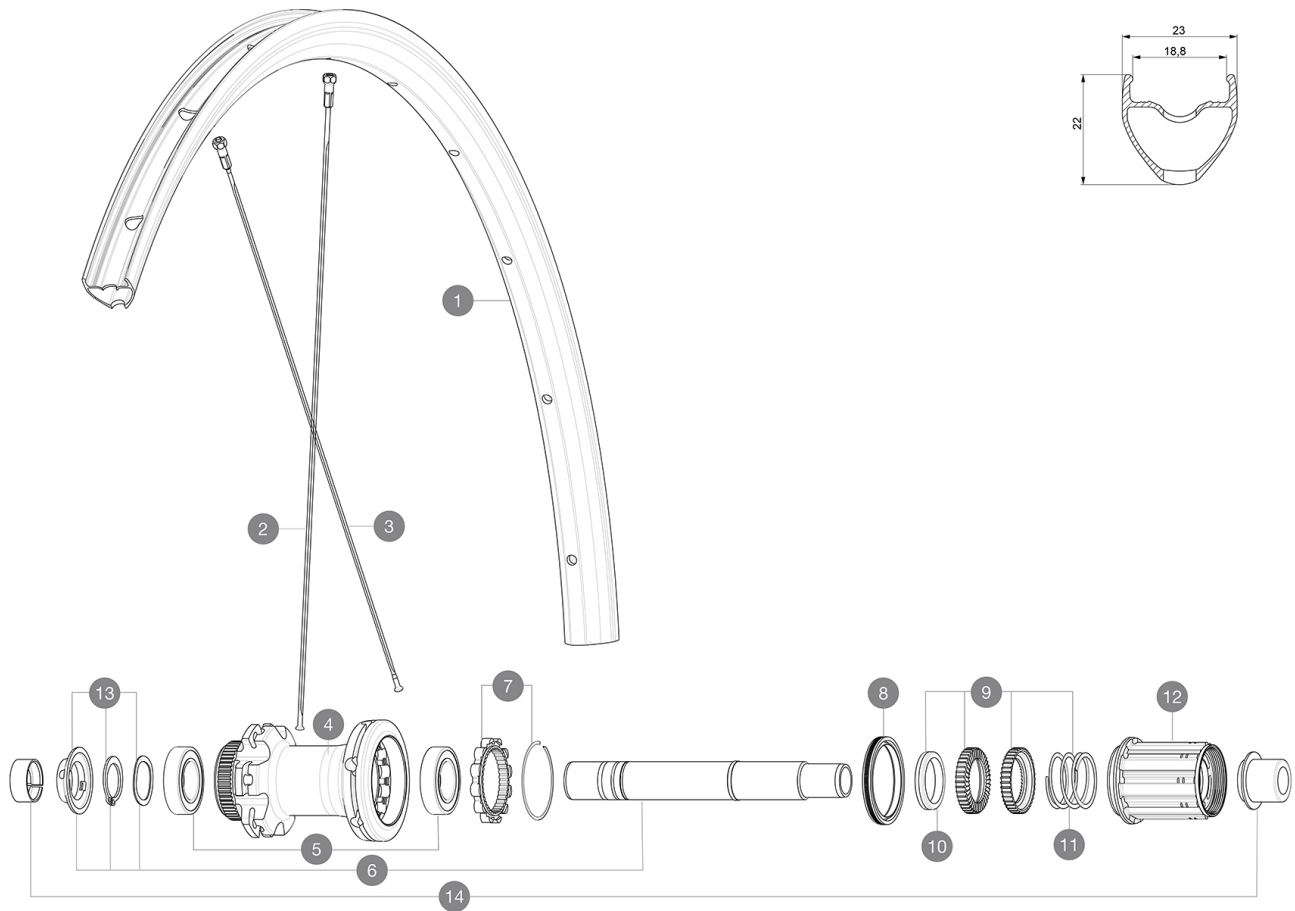

## REFERENCES WHEELS

**RIMS**

&amp;NBSP;:

<b>1</b>	jantearroutedis	REAR ROAD DISC RIM
	V2620101	UST RIM TAPE 25mm (for 21-24mm wide rim)

**SPOKES**

<b>2</b>	V3666501	KIT 12 FR7/NDS AKSIUM ELITE UST Disc 650B FLAT SPOKE 277mm +
<b>3</b>	V3666601	KIT 12 DS BUTTED SPOKE 273 AKSIUM ELITE UST Disc 650B + nipp

**HUB SHELLS**

<b>4</b>	N/A	HUB BODY
<b>5</b>	V2560201	KIT ID360 BEARINGS 15/28/7 + 17/28/7
<b>6</b>	V2373401	KIT ID360 135/142 DCL L1 AXLE WITH CLIP
<b>7</b>	V2252701	KIT ID360 INSERT SHAPED EAR LOBE > 2017
<b>8</b>	V2251601	KIT ID360 SEAL + GREASE
<b>9</b>	V2251701	KIT ID360 2 RATCHETS + SPRING + GREASE
<b>10</b>	V2500501	KIT ID360 3 PADS NOISE REDUCING
<b>11</b>	V2251801	KIT 3 ID360 ROAD SPRINGS
<b>12</b>	V4000101	HG11 STEEL ROAD FREE HUB BODY ID360 - while stock last
<b>12</b>	V3430101	HG11 Freewheel Body ID360
<b>13</b>	V2560501	KIT ADJUST. SYSTEM QRM AUTO ID360 for 17x28x7 bearing

**COMPATIBILITY**

Rear axle: 12mm thru axle, convertible to Quick Release with included adapters	
Rear axle: 12mm thru axle, convertible to Quick Release with included adapters	

**Specifications****RIMS**

Use with Mavic Tubeless Tape  
Use with Mavic Tubeless Tape

**WHEEL HUB**

- **Rear** : Quick Release, 12x142 and 12x135 compatible
- **Rear** : Quick Release, 12x142 and 12x135 compatible

**VERSIONS**

- **Disc standard** : Center Lock(R) only
- **Disc standard** : Center Lock(R) only