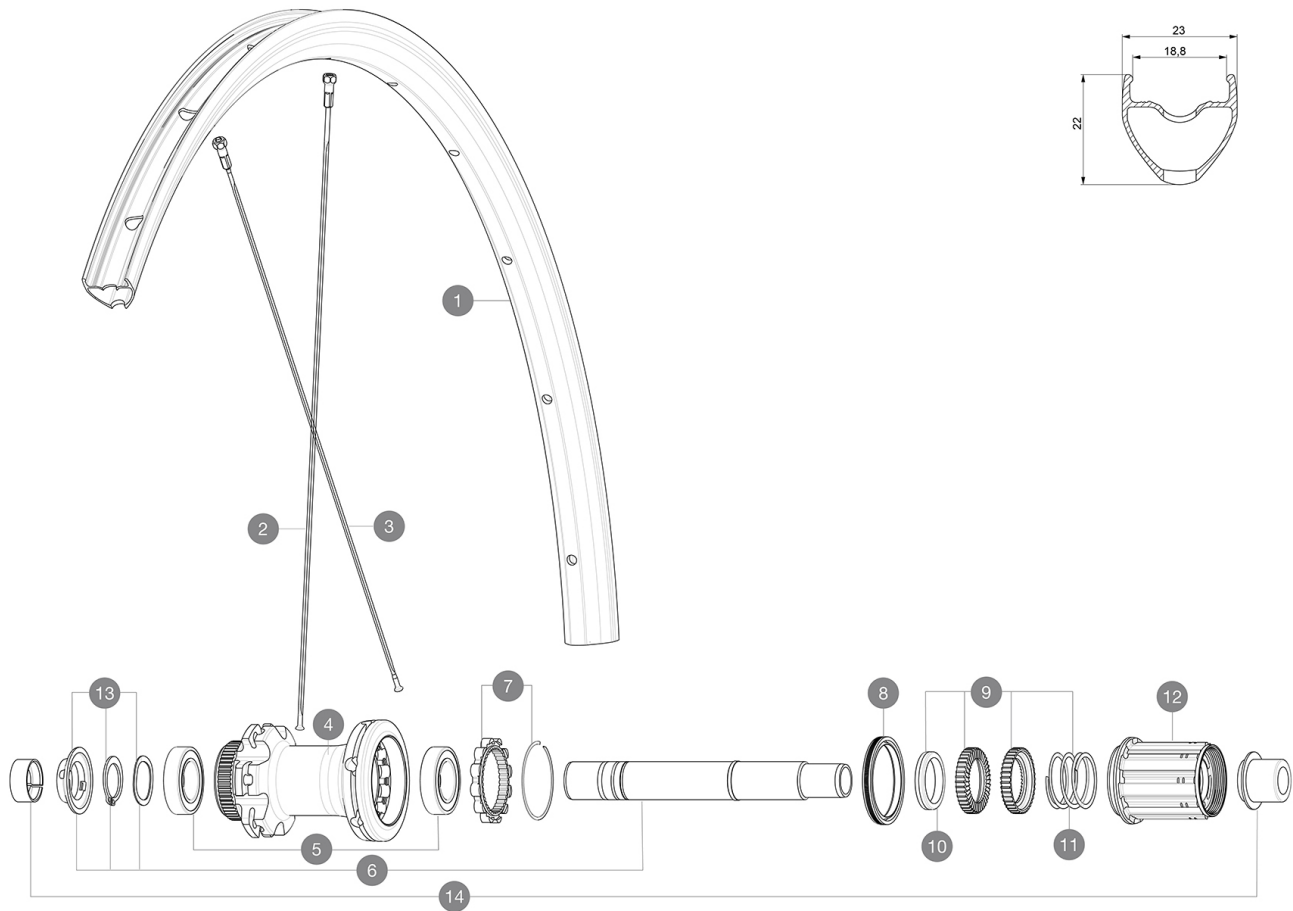

## REFERENCES WHEELS

**RIMS**

&amp;NBSP;:

<b>1</b>	jantearroutedis	REAR ROAD DISC RIM
	V2620101	UST RIM TAPE 25mm (for 21-24mm wide rim)

**SPOKES**

<b>2</b>	V3666501	KIT 12 FR7/NDS AKSIUM ELITE UST Disc 650B FLAT SPOKE 277mm +
<b>3</b>	V3666601	KIT 12 DS BUTTED SPOKE 273 AKSIUM ELITE UST Disc 650B + nipp

**HUB SHELLS**

<b>4</b>	N/A	HUB BODY
<b>5</b>	V2560201	KIT ID360 BEARINGS 15/28/7 + 17/28/7
<b>6</b>	V2373401	KIT ID360 135/142 DCL L1 AXLE WITH CLIP
<b>7</b>	V2252701	KIT ID360 INSERT SHAPED EAR LOBE > 2017
<b>8</b>	V2251601	KIT ID360 SEAL + GREASE
<b>9</b>	V2251701	KIT ID360 2 RATCHETS + SPRING + GREASE
<b>10</b>	V2500501	KIT ID360 3 PADS NOISE REDUCING
<b>11</b>	V2251801	KIT 3 ID360 ROAD SPRINGS
<b>12</b>	V3430101	HG11 Freewheel Body ID360
<b>12</b>	V4000101	HG11 STEEL ROAD FREE HUB BODY ID360 - while stock last
<b>13</b>	V2560501	KIT ADJUST. SYSTEM QRM AUTO ID360 for 17x28x7 bearing

**COMPATIBILITY**

Rear axle: 12mm thru axle, convertible to Quick Release with included adapters	
Rear axle: 12mm thru axle, convertible to Quick Release with included adapters	

**Specifications****RIMS**

Use with Mavic Tubeless Tape  
Use with Mavic Tubeless Tape

**WHEEL HUB**

- **Rear** : Quick Release, 12x142 and 12x135 compatible
- **Rear** : Quick Release, 12x142 and 12x135 compatible

**VERSIONS**

- **Disc standard** : Center Lock(R) only
- **Disc standard** : Center Lock(R) only