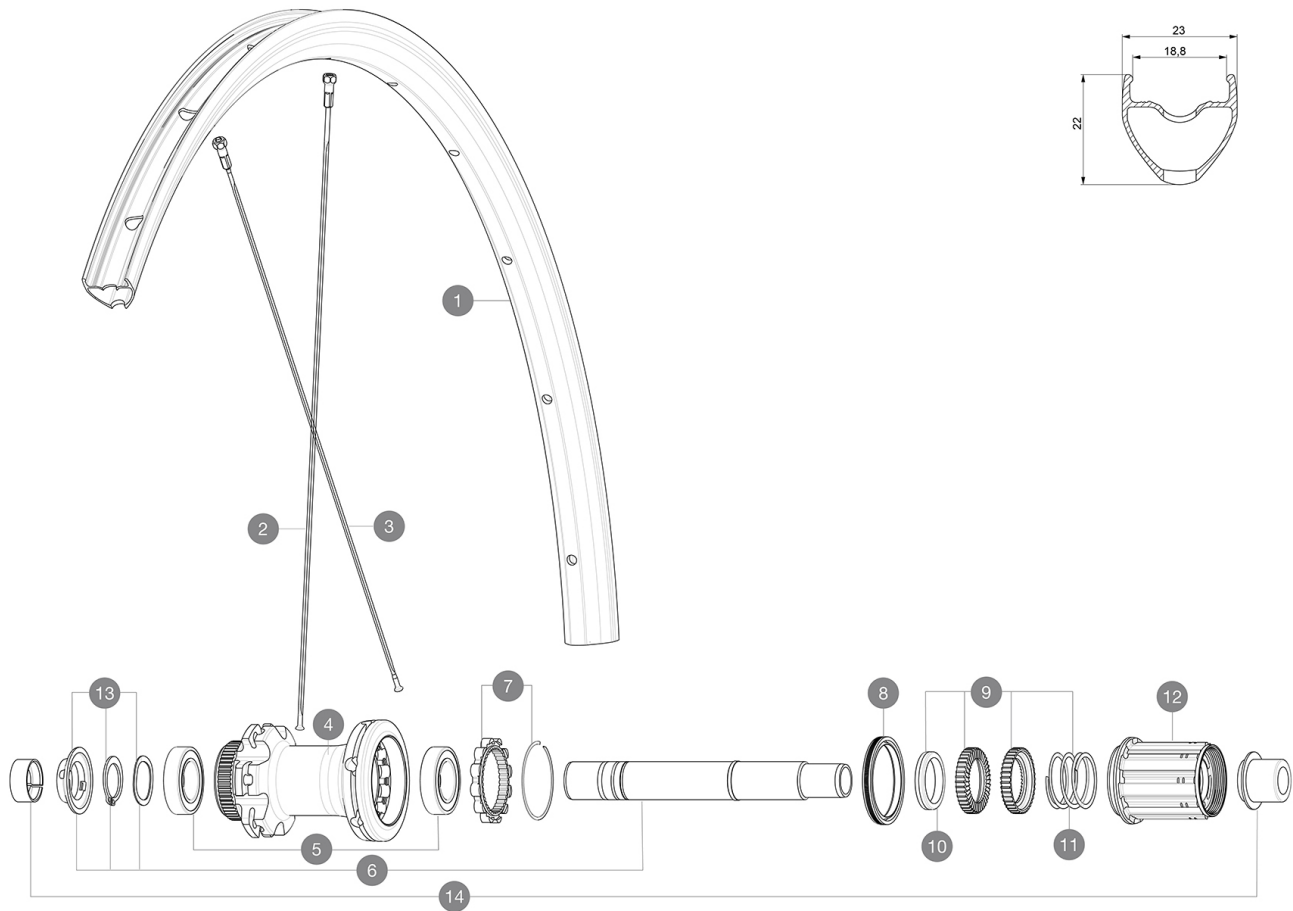

## REFERENCES WHEELS

**RIMS**

&amp;NBSP;:

<b>1</b>	jantearroutedis	REAR ROAD DISC RIM
	V2620101	UST RIM TAPE 25mm (for 21-24mm wide rim)

**SPOKES**

<b>2</b>	V3666501	KIT 12 FR7/NDS AKSIUM ELITE UST Disc 650B FLAT SPOKE 277mm +
<b>3</b>	V3666601	KIT 12 DS BUTTED SPOKE 273 AKSIUM ELITE UST Disc 650B + nipp

**HUB SHELLS**

<b>4</b>	N/A	HUB BODY
<b>5</b>	V2560201	KIT ID360 BEARINGS 15/28/7 + 17/28/7
<b>6</b>	V2373401	KIT ID360 135/142 DCL L1 AXLE WITH CLIP
<b>7</b>	V2252701	KIT ID360 INSERT SHAPED EAR LOBE > 2017
<b>8</b>	V2251601	KIT ID360 SEAL + GREASE
<b>9</b>	V2251701	KIT ID360 2 RATCHETS + SPRING + GREASE
<b>10</b>	V2500501	KIT ID360 3 PADS NOISE REDUCING
<b>11</b>	V2251801	KIT 3 ID360 ROAD SPRINGS
<b>12</b>	V4000101	HG11 STEEL ROAD FREE HUB BODY ID360 - while stock last
<b>12</b>	V3430101	HG11 Freewheel Body ID360
<b>13</b>	V2560501	KIT ADJUST. SYSTEM QRM AUTO ID360 for 17x28x7 bearing

**COMPATIBILITY**

Rear axle: 12mm thru axle, convertible to Quick Release with included adapters	
Rear axle: 12mm thru axle, convertible to Quick Release with included adapters	

**Specifications****RIMS**

Use with Mavic Tubeless Tape  
Use with Mavic Tubeless Tape

**WHEEL HUB**

- **Rear** : Quick Release, 12x142 and 12x135 compatible
- **Rear** : Quick Release, 12x142 and 12x135 compatible

**VERSIONS**

- **Disc standard** : Center Lock(R) only
- **Disc standard** : Center Lock(R) only