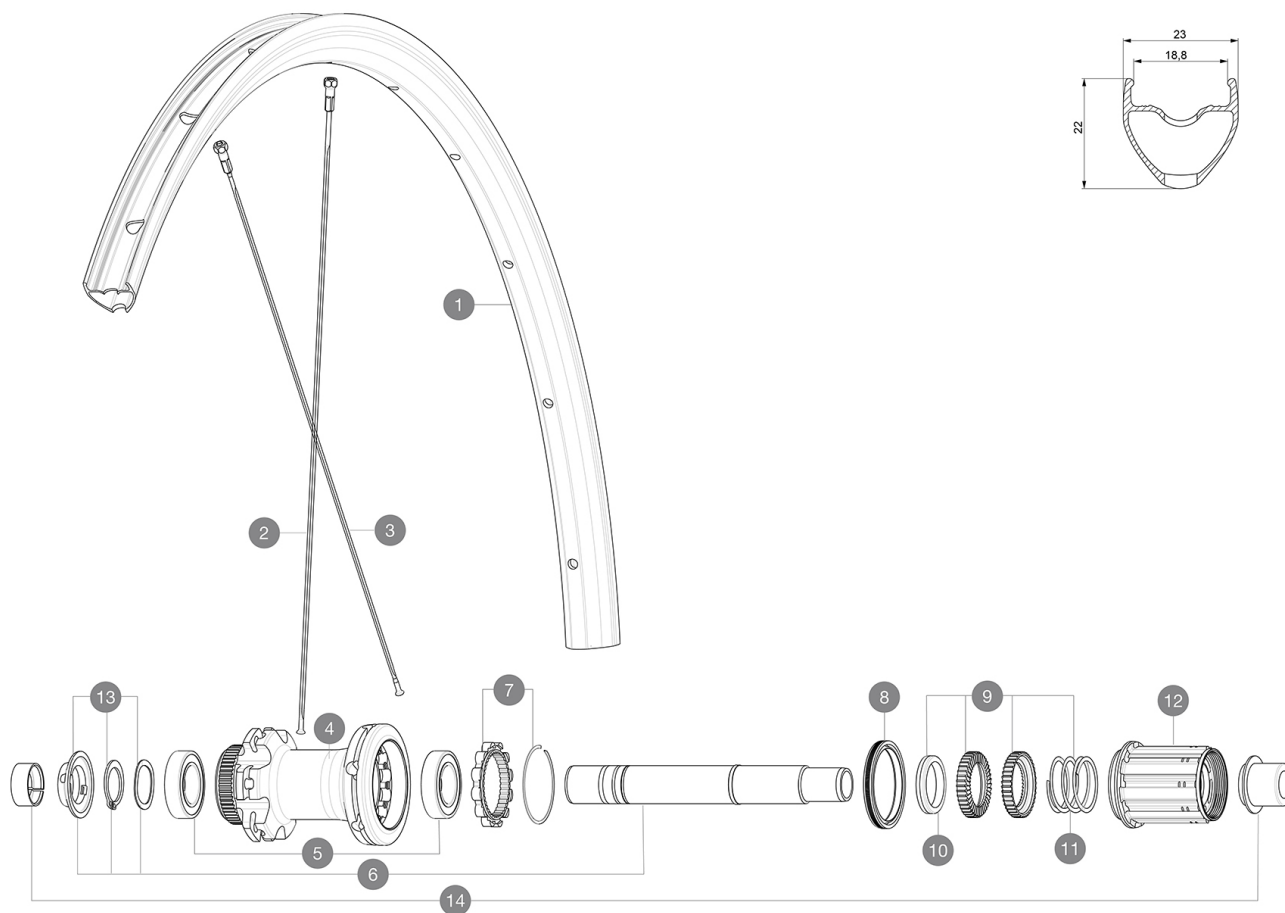

REFERENZE RUOTE

RIMS

&NBSP;:

| | | |
|---|-----------------|--|
| 1 | jantearroutedis | REAR ROAD DISC RIM |
| | V2620101 | UST RIM TAPE 25mm (for 21-24mm wide rim) |

SPOKES

| | | |
|---|----------|--|
| 2 | V3666501 | KIT 12 FR7/NDS AKSIUM ELITE UST Disc 650B FLAT SPOKE 277mm + |
| 3 | V3666601 | KIT 12 DS BUTTED SPOKE 273 AKSIUM ELITE UST Disc 650B + nipp |

HUB SHELLS

| | | |
|----|----------|--|
| 4 | N/A | CORPO MOZZO |
| 5 | V2560201 | KIT ID360 BEARINGS 15/28/7 + 17/28/7 |
| 6 | V2373401 | KIT ID360 135/142 DCL L1 AXLE WITH CLIP |
| 7 | V2252701 | KIT ID360 INSERT SHAPED EAR LOBE > 2017 |
| 8 | V2251601 | ID360 SEAL + GREASE |
| 9 | V2251701 | ID360 2 RATCHETS + SPRING + GREASE |
| 10 | V2500501 | Kit 3 ID360 pad for noise reduction |
| 11 | V2251801 | KIT 3 ID360 ROAD SPRINGS |
| 12 | V4000101 | HG11 STEEL ROAD FREE HUB BODY ID360 - while stock last |
| 12 | V3430101 | HG11 Freewheel Body ID360 |
| 13 | V2560501 | KIT ADJUST. SYSTEM QRM AUTO ID360 for 17x28x7 bearing |

ADAPTERS

| | | |
|----|----------|---|
| 14 | V2510701 | ID360 EVO REAR AXLE ADAPTERS 12x142mm DCL & D6T |
| | V2510901 | ID360 EVO REAR AXLE ADAPTERS 12x135mm DCL & D6T |
| | V2510801 | ID360 EVO REAR AXLE ADAPTERS 9x135mm DCL & D6T |

VERSIONS

- **Standard disco** : solo Center Lock(R)
- **Standard disco** : solo Center Lock(R)

PESI RUOTE