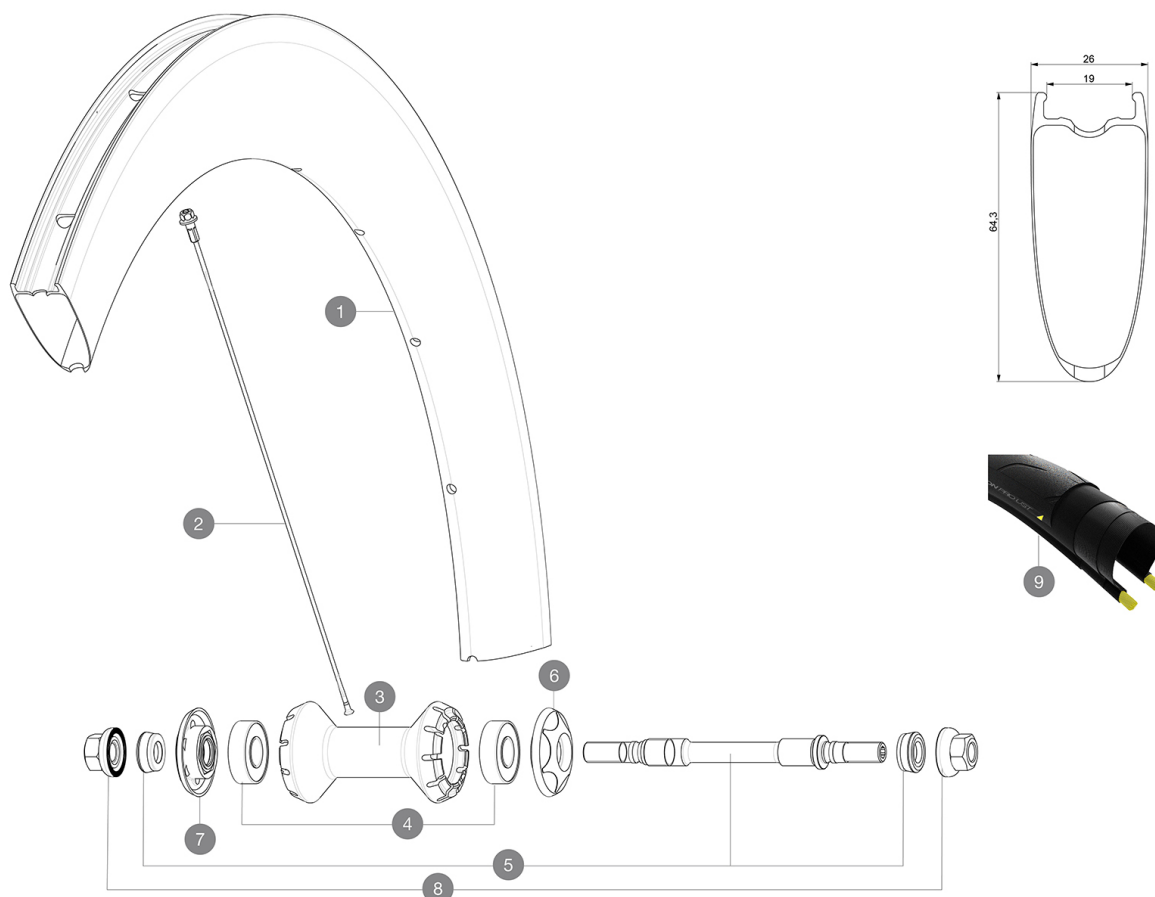

ASTM A2015 1 : 120
25 32mm

参照ホイール

F87791 ELLPC65UST25 RB 700

RIMS

&NBSP;:

1	V2739313	KIT REAR RIM COMETE PRO CARBON UST
1	V2737113	KIT REAR RIM COMETE PRO CARBON SL UST 19 - while stock last
	V3720101	25mm UST Tape for 19 to 22mm Road Rims

SPOKES

2	V3668401	Kit 1 front 247mm and 1 rear 264mm stamped butted aero spoke
2	V3663101	KIT 12 FRT BUTTED AERO STAINLESS SPOKE 247 + alu nipple + wa

HUB SHELLS

3	N/A	HUB BODY
3	N/A	HUB BODY
4	M40318	HUB BEARING KIT 6001
5	32386101	ELLIPSE FRT AXLE+FORK SUPPORTS
6	M40243	HUB CAP ROAD WHEEL
7	M40242	ADJUSTING NUT ROAD WHEEL
8	32388601	2 AXLE BOLTS ELLIPSE F/R M9

Ellipse Pro Carbon UST

付属品

MAVIC (L35546600)	
UST (L12983800)	

COMPATIBILITY

Specifications

リム

• 3K
64mm
UST
19mm
ETRTO 622x19TC

スポーク