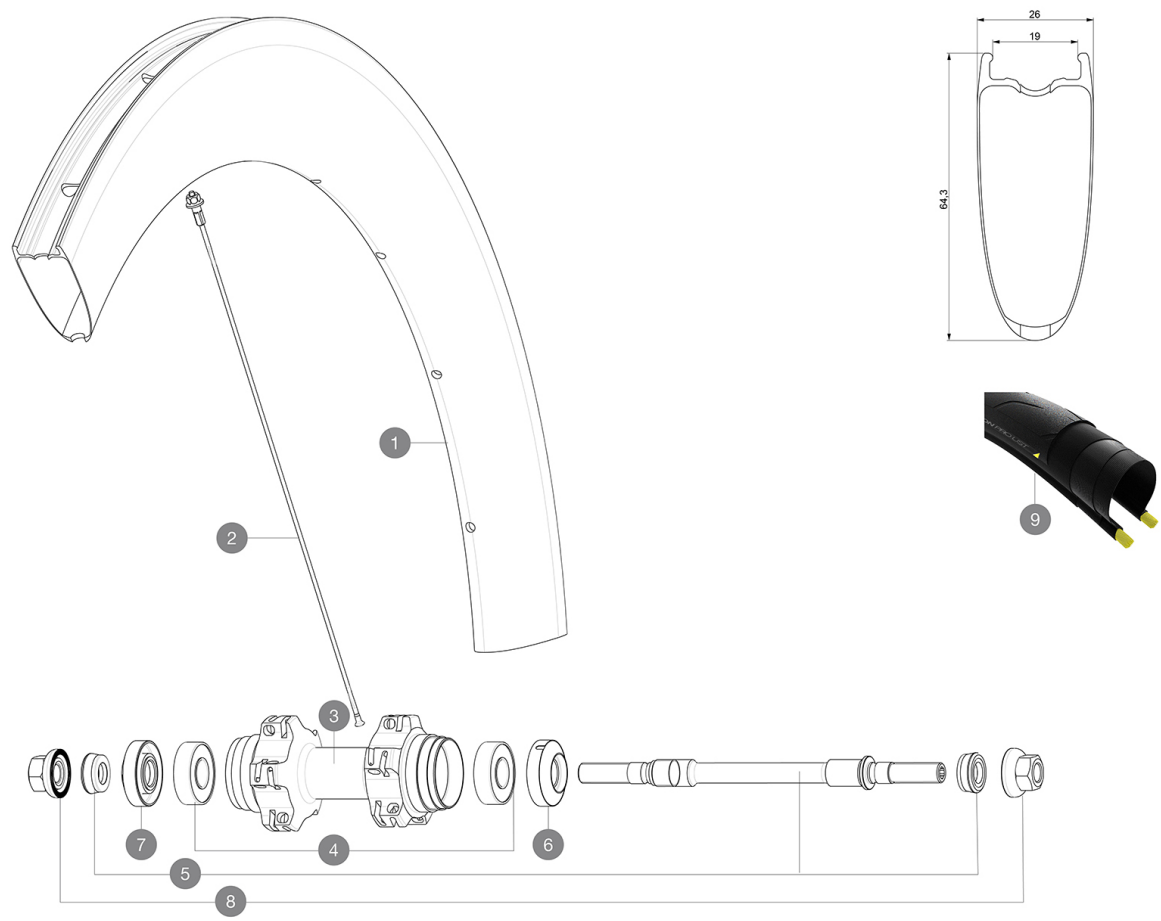

Ellipse Pro Carbon UST

参照ホイール

R33591 ELLPC65UST25 RB 700 M11

ASTM A2010 1 : 120
25 32mm

RIMS

&NBSP;:

1	V2739313	KIT REAR RIM COMETE PRO CARBON UST
1	V2737113	KIT REAR RIM COMETE PRO CARBON SL UST 19 - while stock last
	V3720101	25mm UST Tape for 19 to 22mm Road Rims

SPOKES

2	V3668401	Kit 1 front 247mm and 1 rear 264mm stamped butted aero spoke
2	V3668501	Kit 12 rear butted aero stainless spoke 264mm + alu nipple +

HUB SHELLS

3	N/A	HUB BODY
3	N/A	HUB BODY
4	M40318	HUB BEARING KIT 6001
5	32386201	ELLIPSE R.AXLE+FORK SUPPORTS
6	M40448	FRT HUB CAP XRIDE/XLINK BLCK
7	M40447	ADJUST.BOLT XRIDE/XLINK BLCK
8	32388601	2 AXLE BOLTS ELLIPSE F/R M9

Ellipse Pro Carbon UST

付属品

MAVIC (L35546600)	
UST (L12983800)	

COMPATIBILITY

Specifications

リム
 ・ ϕ : 3K ϕ 64mm
 64mm
 + iTgMAX 6.5mm
 UST
 19mm
 ETRTO 622x19TC
スポーク
 ABS
 20
 2

ホイールハブ
 QRM+
VERSIONS
 2

ホイールの重み
 950