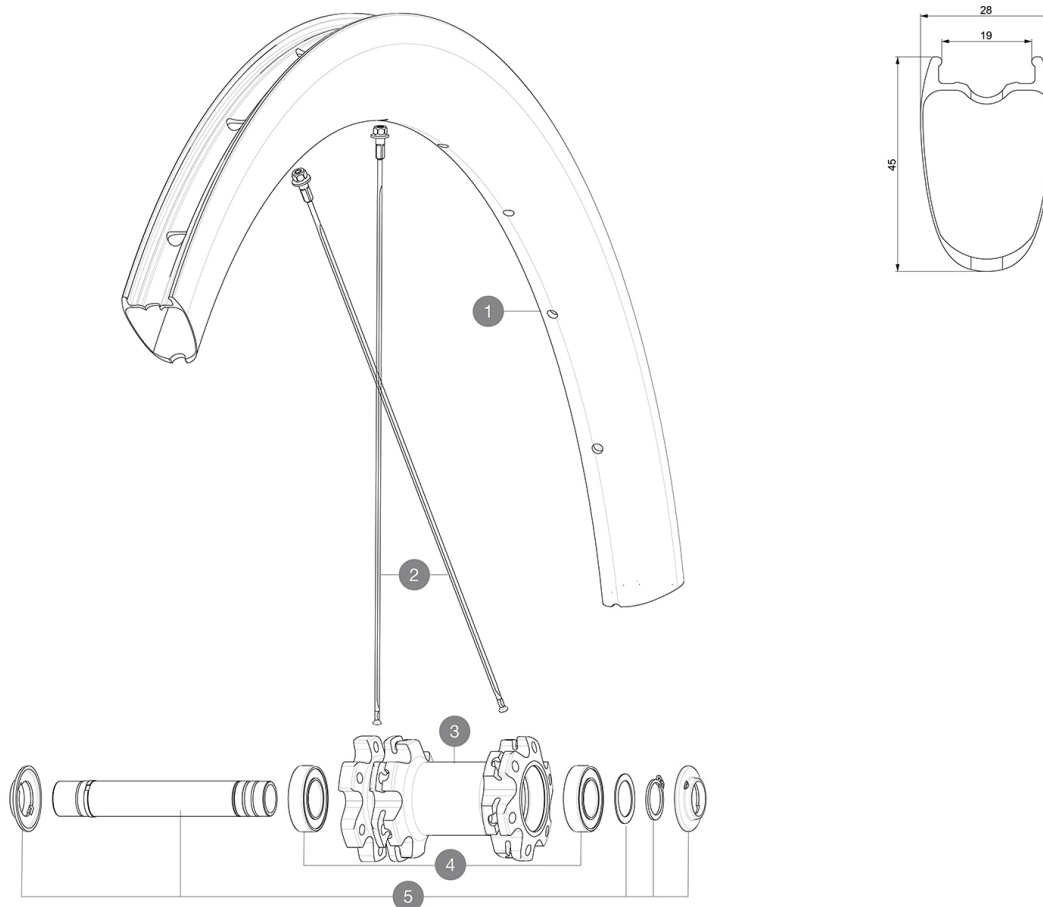

Max. Pressure: see indication on wheel and tyre. If they differ, use the lower of the 2

**REFERENCES WHEELS**

F86951 CosPCUST D6B EBM20 Ft

**RIMS**

&NBSP;:

1	V4092815	Kit Front/Rear rim Cosmic SL 45 Disc
1	V2736210	KIT FRONT RIM COSMIC PRO CARBON UST Disc - while stock last
	V2620101	UST RIM TAPE 25mm (for 21-24mm wide rim)

**SPOKES**

2	V3665901	KIT 12 FRT/NDS COSMIC PRO CARBON UST Disc SPOKE 273 + nipple
2	V4161201	Kit 12 Front/Rear non Drive Side Stainless Spokes 273 Cosmic

**HUB SHELLS**

3	N/A	HUB BODY
4	M40129	KIT 2 BEARINGS 6902 15x28x7
5	V2373301	KIT QRM AUTO FRONT AXLE 12mm > 2019

## *Specifications*

WHEEL WEIGHTS