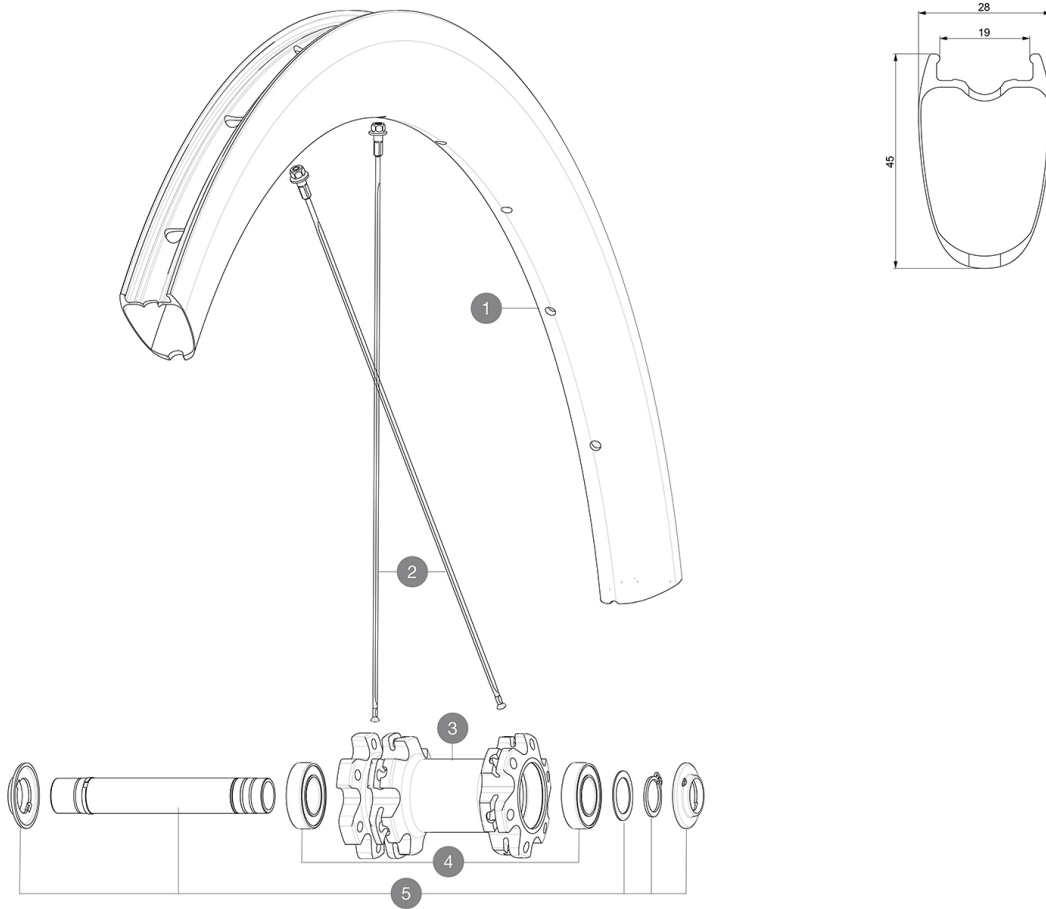

**REFERENCES WHEELS**

F86951 CosPCUST D6B EBM20 Ft

Max. Pressure: see indication on wheel and tyre. If they differ, use the lower of the 2

**RIMS**

&NBSP;:

1	V4092815	Kit Front/Rear rim Cosmic SL 45 Disc
1	V2736210	KIT FRONT RIM COSMIC PRO CARBON UST Disc - while stock last
	V2620101	UST RIM TAPE 25mm (for 21-24mm wide rim)

**SPOKES**

2	V3665901	KIT 12 FRT/NDS COSMIC PRO CARBON UST Disc SPOKE 273 + nipple
2	V4161201	Kit 12 Front/Rear non Drive Side Stainless Spokes 273 Cosmic

**HUB SHELLS**

3	N/A	HUB BODY
4	M40129	KIT 2 BEARINGS 6902 15x28x7
5	V2373301	KIT QRM AUTO FRONT AXLE 12mm > 2019

## *Specifications*

WHEEL WEIGHTS