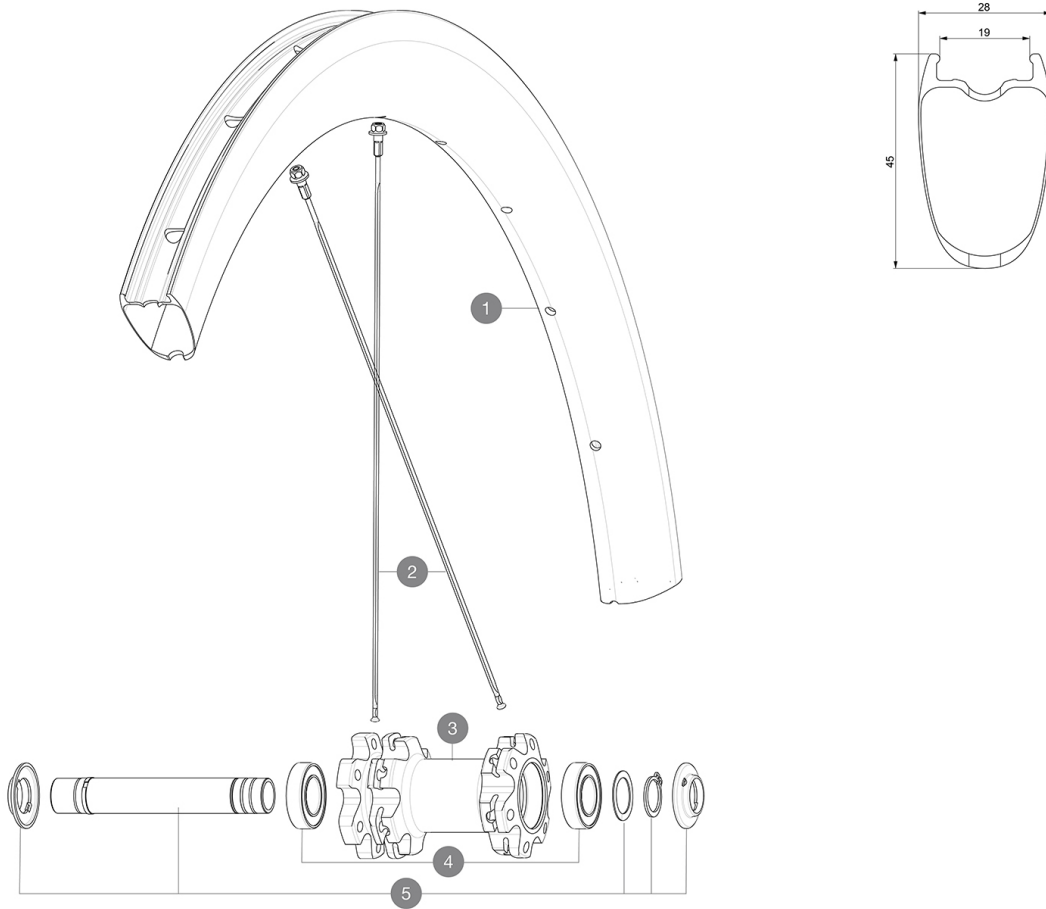

REFERENCES WHEELS

F86951 CosPCUST D6B EBM20 Ft

Max. Pressure: see indication on wheel and tyre. If they differ, use the lower of the 2

RIMS

&NBSP;:

1	V4092815	Kit Front/Rear rim Cosmic SL 45 Disc
1	V2736210	KIT FRONT RIM COSMIC PRO CARBON UST Disc - while stock last
	V2620101	UST RIM TAPE 25mm (for 21-24mm wide rim)

SPOKES

2	V4161201	Kit 12 Front/Rear non Drive Side Stainless Spokes 273 Cosmic
2	V3665901	KIT 12 FRT/NDS COSMIC PRO CARBON UST Disc SPOKE 273 + nipple

HUB SHELLS

3	N/A	HUB BODY
4	M40129	KIT 2 BEARINGS 6902 15x28x7
5	V2373301	KIT QRM AUTO FRONT AXLE 12mm > 2019

Cosmic Pro Carbon UST EBM

Specifications

WHEEL WEIGHTS