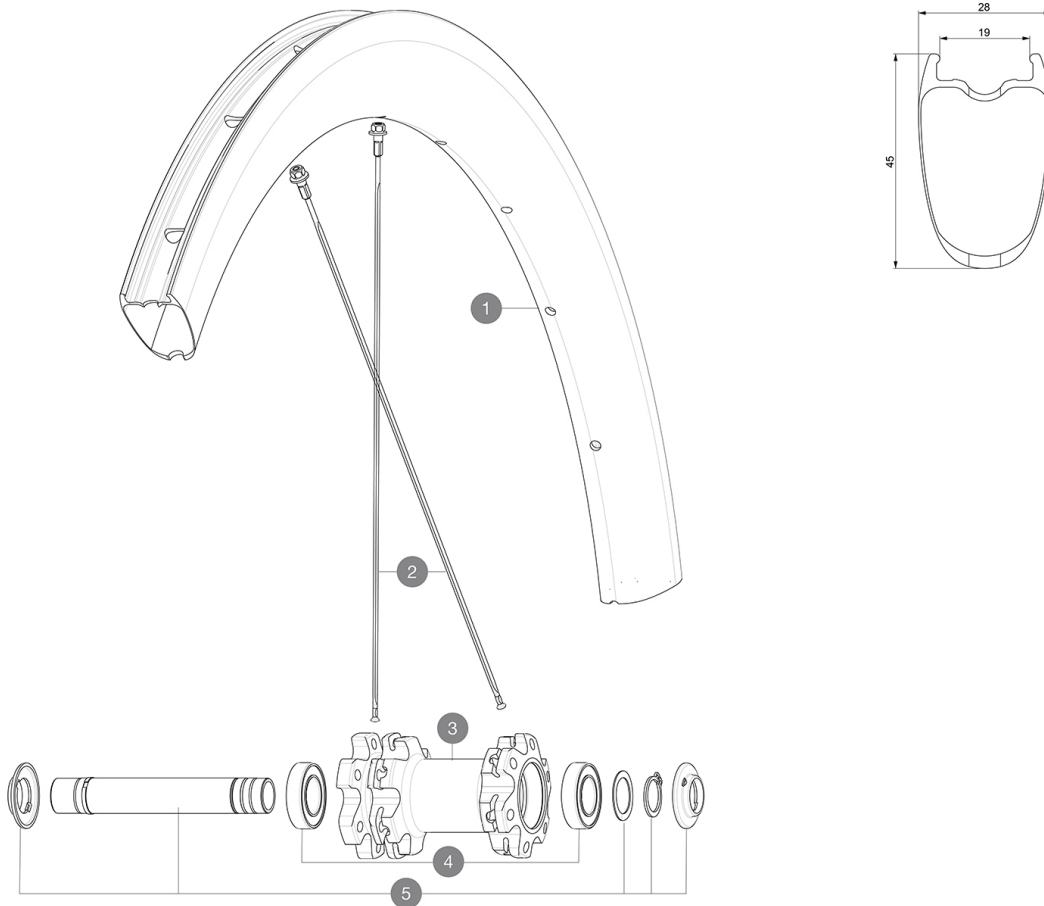

Max. Pressure: see indication on wheel and tyre. If they differ, use the lower of the 2

REFERENCES WHEELS

F86951 CosPCUST D6B EBM20 Ft

RIMS

&NBSP;:

1	V4092815	Kit Front/Rear rim Cosmic SL 45 Disc
1	V2736210	KIT FRONT RIM COSMIC PRO CARBON UST Disc - while stock last
	V2620101	UST RIM TAPE 25mm (for 21-24mm wide rim)

SPOKES

2	V3665901	KIT 12 FRT/NDS COSMIC PRO CARBON UST Disc SPOKE 273 + nipple
2	V4161201	Kit 12 Front/Rear non Drive Side Stainless Spokes 273 Cosmic

HUB SHELLS

3	N/A	HUB BODY
4	M40129	KIT 2 BEARINGS 6902 15x28x7
5	V2373301	KIT QRM AUTO FRONT AXLE 12mm > 2019

MAVIC *Cosmic Pro Carbon UST EBM*

Specifications

WHEEL WEIGHTS