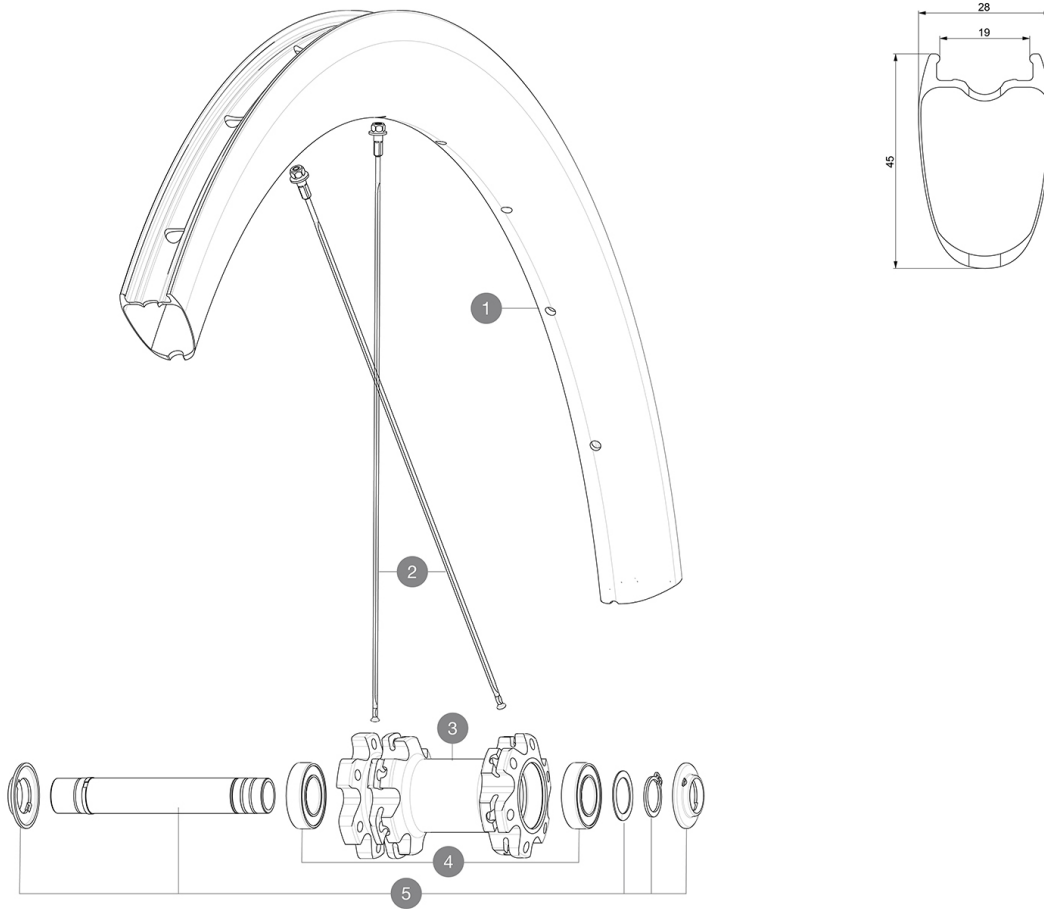

Max. Pressure: see indication on wheel and tyre. If they differ, use the lower of the 2

REFERENCES WHEELS

F86951 CosPCUST D6B EBM20 Ft

RIMS

&NBSP;:

1	V4092815	Kit Front/Rear rim Cosmic SL 45 Disc
1	V2736210	KIT FRONT RIM COSMIC PRO CARBON UST Disc - while stock last
	V2620101	UST RIM TAPE 25mm (for 21-24mm wide rim)

SPOKES

2	V3665901	KIT 12 FRT/NDS COSMIC PRO CARBON UST Disc SPOKE 273 + nipple
2	V4161201	Kit 12 Front/Rear non Drive Side Stainless Spokes 273 Cosmic

HUB SHELLS

3	N/A	HUB BODY
4	M40129	KIT 2 BEARINGS 6902 15x28x7
5	V2373301	KIT QRM AUTO FRONT AXLE 12mm > 2019

Cosmic Pro Carbon UST EBM

Specifications

WHEEL WEIGHTS