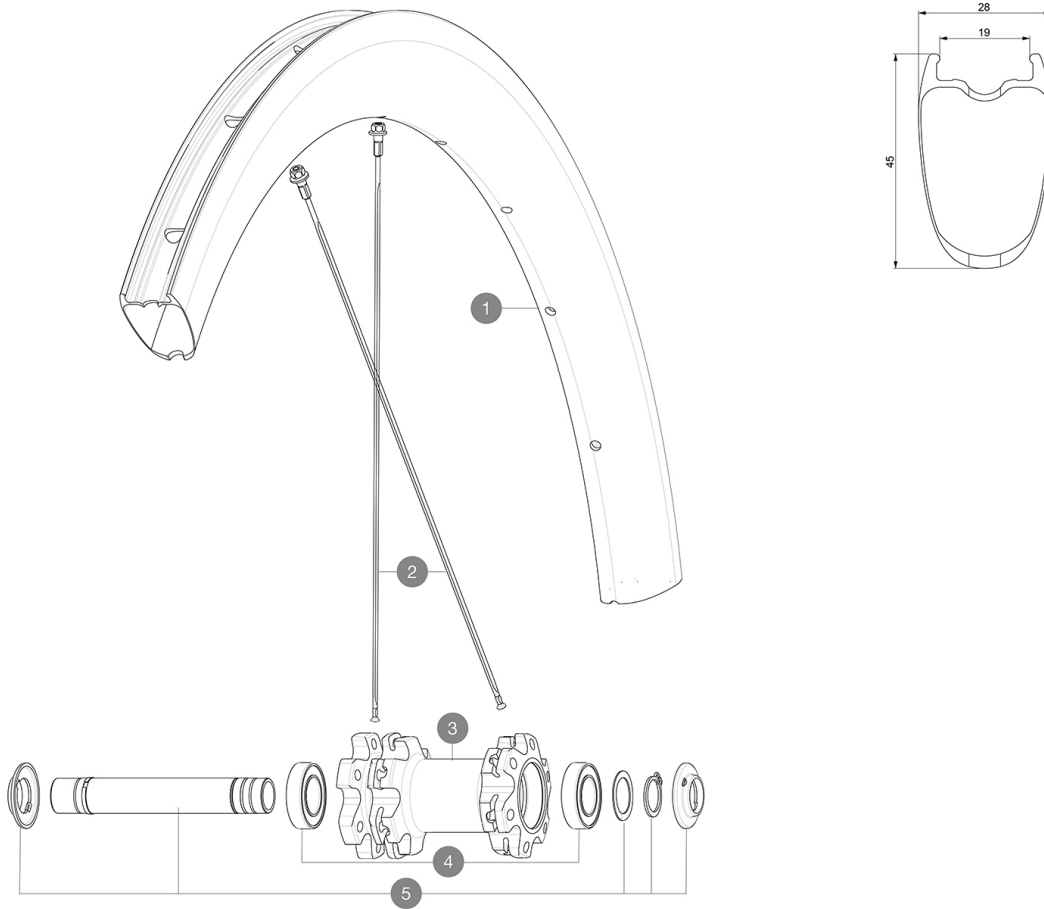

Max. Pressure: see indication on wheel and tyre. If they differ, use the lower of the 2

**REFERENCES WHEELS**

F86951 CosPCUST D6B EBM20 Ft

**RIMS**

&NBSP;:

1	V4092815	Kit Front/Rear rim Cosmic SL 45 Disc
1	V2736210	KIT FRONT RIM COSMIC PRO CARBON UST Disc - while stock last
	V2620101	UST RIM TAPE 25mm (for 21-24mm wide rim)

**SPOKES**

2	V4161201	Kit 12 Front/Rear non Drive Side Stainless Spokes 273 Cosmic
2	V3665901	KIT 12 FRT/NDS COSMIC PRO CARBON UST Disc SPOKE 273 + nipple

**HUB SHELLS**

3	N/A	HUB BODY
4	M40129	KIT 2 BEARINGS 6902 15x28x7
5	V2373301	KIT QRM AUTO FRONT AXLE 12mm > 2019

## *Specifications*

WHEEL WEIGHTS