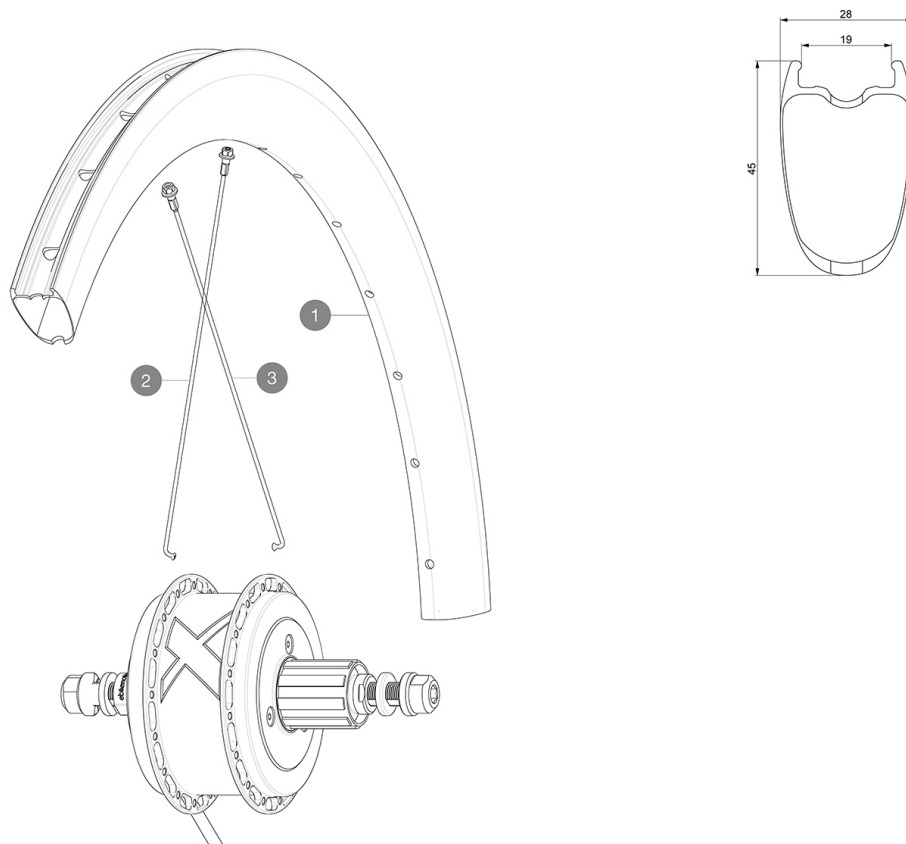

参照ホイール

ÀÁÂÃÄÅÆÇÈÉÊËÌÍÎÏÐÑÒÓÔÕÖ×ØÙÚÛÜÝÞßàáâãäåæçèéêëìíîïðñ
 òóôõö÷øùúûüýþÿ

RIMS

&NBSP;:

1	V4093713	Kit Rear rim Cosmic SL 45 Disc EBM/ CPC UST Disc EBM
1	V2738813	KIT REAR RIM COSMIC PRO CARBON UST DISC EBM 32 holes -
	V2620101	UST RIM TAPE 25mm (for 21-24mm wide rim)

SPOKES

2	V3668001	KIT 16 NON DRIVE SIDE J-bent Spoke 230mm COSMIC PRO CARBON
3	V3667901	KIT 16 DRIVE SIDE J-bent Spoke 228mm COSMIC PRO CARBON UST

Cosmic Pro Carbon UST EBM

Specifications

ホイールの重み