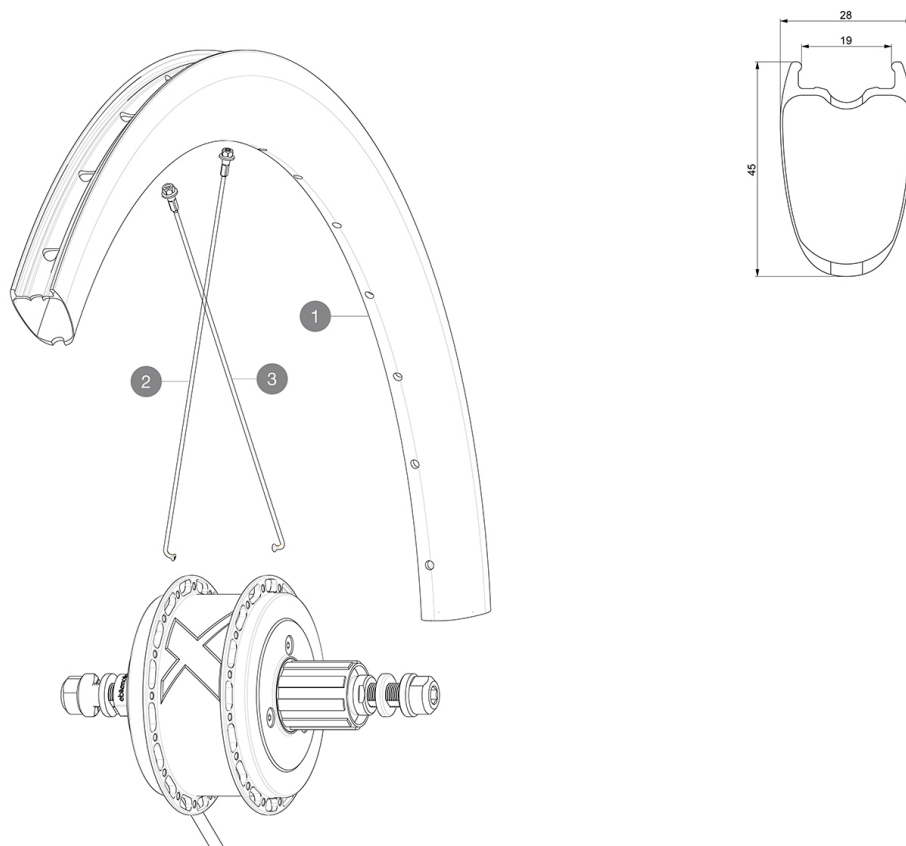

REFERENCES WHEELS

Max. Pressure: see indication on wheel and tyre. If they differ, use the lower of the 2

RIMS

&NBSP;:

1	V4093713	Kit Rear rim Cosmic SL 45 Disc EBM/ CPC UST Disc EBM
1	V2738813	KIT REAR RIM COSMIC PRO CARBON UST DISC EBM 32 holes - white
	V2620101	UST RIM TAPE 25mm (for 21-24mm wide rim)

SPOKES

2	V3668001	KIT 16 NON DRIVE SIDE J-bent Spoke 230mm COSMIC PRO CARBON U
3	V3667901	KIT 16 DRIVE SIDE J-bent Spoke 228mm COSMIC PRO CARBON UST D

Cosmic Pro Carbon UST EBM

Specifications

WHEEL WEIGHTS