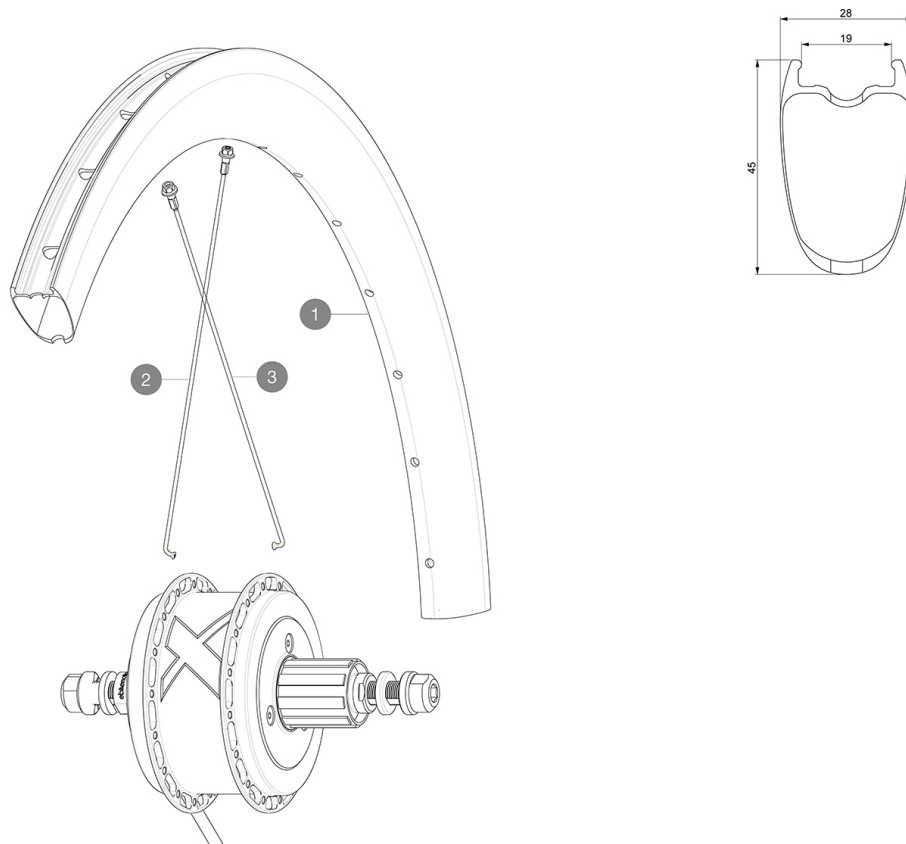

**REFERENCES WHEELS**

Max. Pressure: see indication on wheel and tyre. If they differ, use the lower of the 2

**RIMS**

&NBSP;:

<b>1</b>	V2738813	KIT REAR RIM COSMIC PRO CARBON UST DISC EBM 32 holes - white
<b>1</b>	V4093713	Kit Rear rim Cosmic SL 45 Disc EBM/ CPC UST Disc EBM
	V2620101	UST RIM TAPE 25mm (for 21-24mm wide rim)

**SPOKES**

<b>2</b>	V3668001	KIT 16 NON DRIVE SIDE J-bent Spoke 230mm COSMIC PRO CARBON U
<b>3</b>	V3667901	KIT 16 DRIVE SIDE J-bent Spoke 228mm COSMIC PRO CARBON UST D

## *Specifications*

WHEEL WEIGHTS