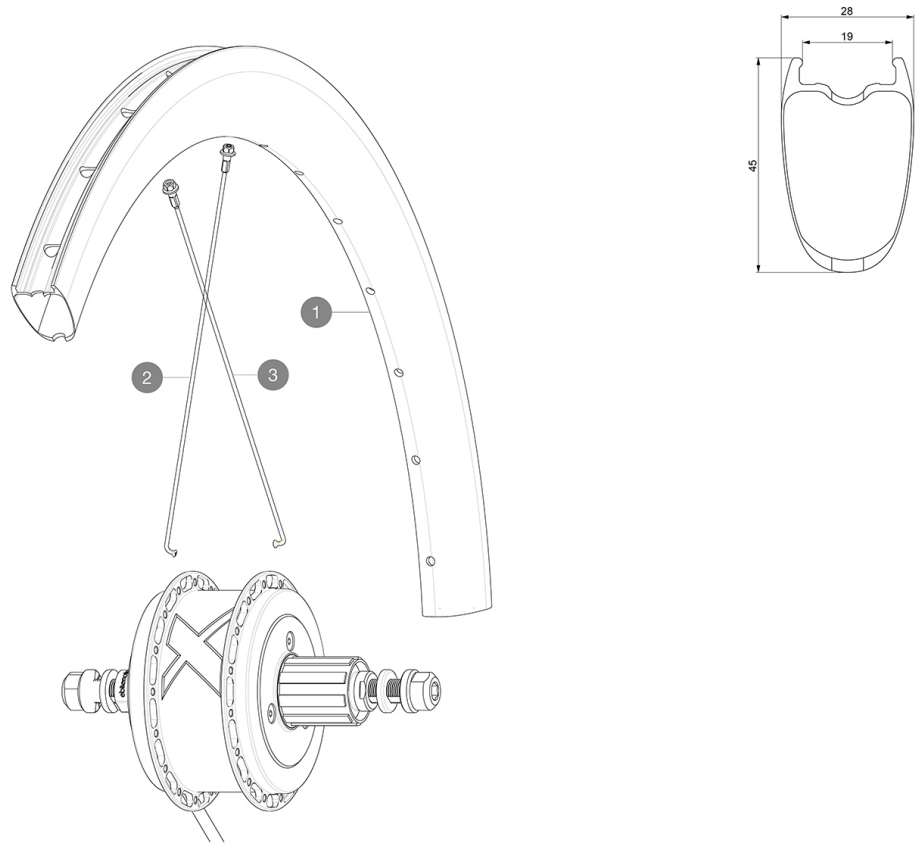

REFERENCES WHEELS

Max. Pressure: see indication on wheel and tyre. If they differ, use the lower of the 2

RIMS

&NBSP;:

1	V4093713	Kit Rear rim Cosmic SL 45 Disc EBM/ CPC UST Disc EBM
1	V2738813	KIT REAR RIM COSMIC PRO CARBON UST DISC EBM 32 holes - white
	V2620101	UST RIM TAPE 25mm (for 21-24mm wide rim)

SPOKES

2	V3668001	KIT 16 NON DRIVE SIDE J-bent Spoke 230mm COSMIC PRO CARBON U
3	V3667901	KIT 16 DRIVE SIDE J-bent Spoke 228mm COSMIC PRO CARBON UST D

Cosmic Pro Carbon UST EBM

Specifications

WHEEL WEIGHTS