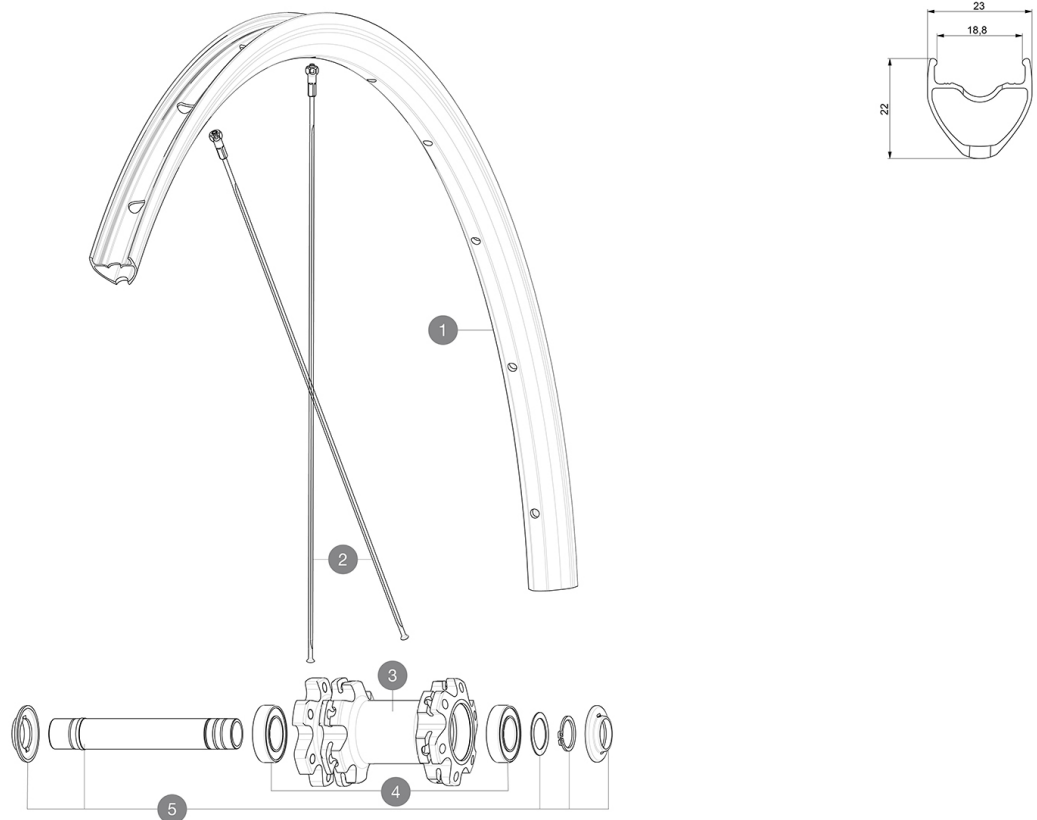

REFERENCES WHEELS

RIMS

&NBSP;:

1	V2736115	KIT FRONT/REAR RIM AKSIUM ELITE UST Disc SUP
	V2620101	UST RIM TAPE 25mm (for 21-24mm wide rim)

SPOKES

2	V3664501	KIT 12 FRIT/NDS AKSIUM ELITE UST Disc/KSYRIUM UST Disc FLAT S
----------	----------	---

HUB SHELLS

3	N/A	HUB BODY
4	M40129	KIT 2 BEARINGS 6902 15x28x7
5	V2373301	KIT QRM AUTO FRONT AXLE 12mm > 2019

Aksium Elite UST Disc EBM

Specifications

WHEEL WEIGHTS