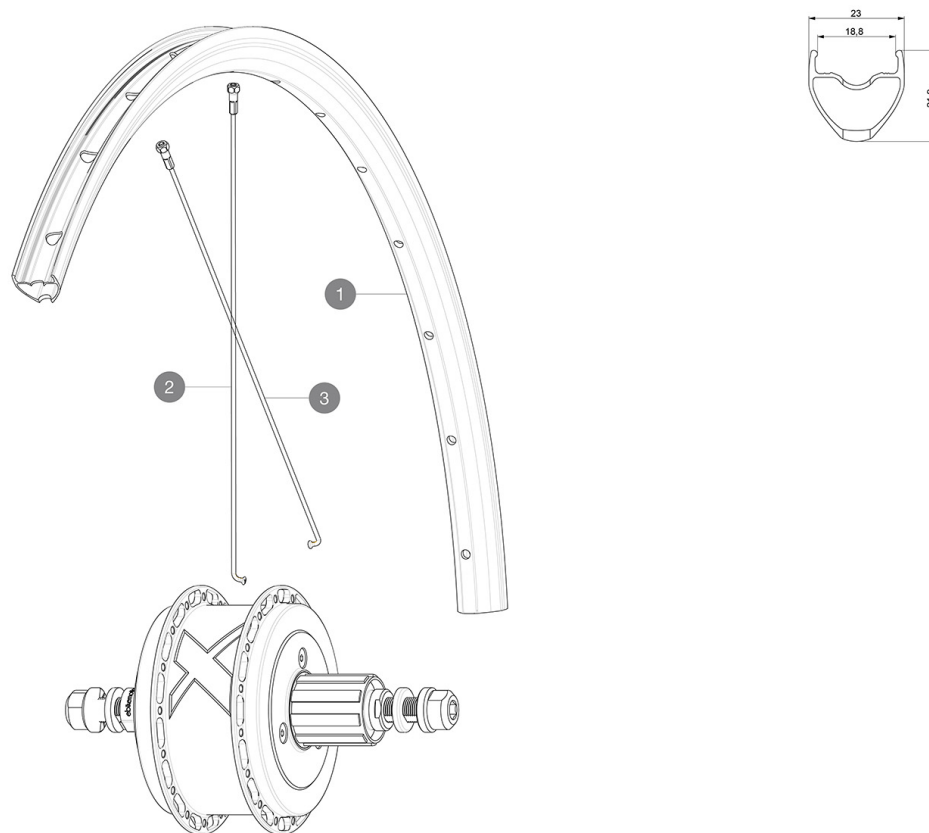

REFERENCES WHEELS**RIMS**

&NBSP;:

1	V2738713	Kit Rear rim Aksium Elite UST Disc SUP EBM 32h
	V2620101	UST RIM TAPE 25mm (for 21-24mm wide rim)

SPOKES

2	V3667801	Kit 16 NDS round Jbent spoke 255mm Aksium Elite UST Disc EBM
3	V3667701	Kit 16 DS round Jbent spokes 251mm Aksium Elite UST Disc EBM

Aksium Elite UST Disc EBM

Specifications

WHEEL WEIGHTS