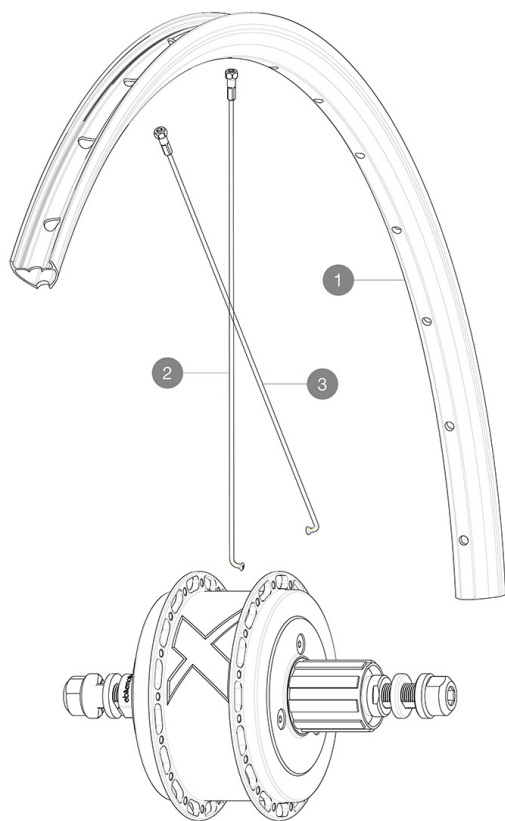

REFERENCES WHEELS**RIMS**

&NBSP;:

1	V2738713	Kit Rear rim Aksium Elite UST Disc SUP EBM 32h
	V2620101	UST RIM TAPE 25mm (for 21-24mm wide rim)

SPOKES

2	V3667801	Kit 16 NDS round Jbent spoke 255mm Aksium Elite UST Disc EBM
3	V3667701	Kit 16 DS round Jbent spokes 251mm Aksium Elite UST Disc EBM

Aksium Elite UST Disc EBM

Specifications

WHEEL WEIGHTS