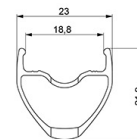

REFERENCES WHEELS**RIMS**

&NBSP;:

1	V2738713	Kit Rear rim Aksium Elite UST Disc SUP EBM 32h
	V2620101	UST RIM TAPE 25mm (for 21-24mm wide rim)

SPOKES

2	V3667801	Kit 16 NDS round Jbent spoke 255mm Aksium Elite UST Disc EBM
3	V3667701	Kit 16 DS round Jbent spokes 251mm Aksium Elite UST Disc EBM

Aksium Elite UST Disc EBM

Specifications

WHEEL WEIGHTS